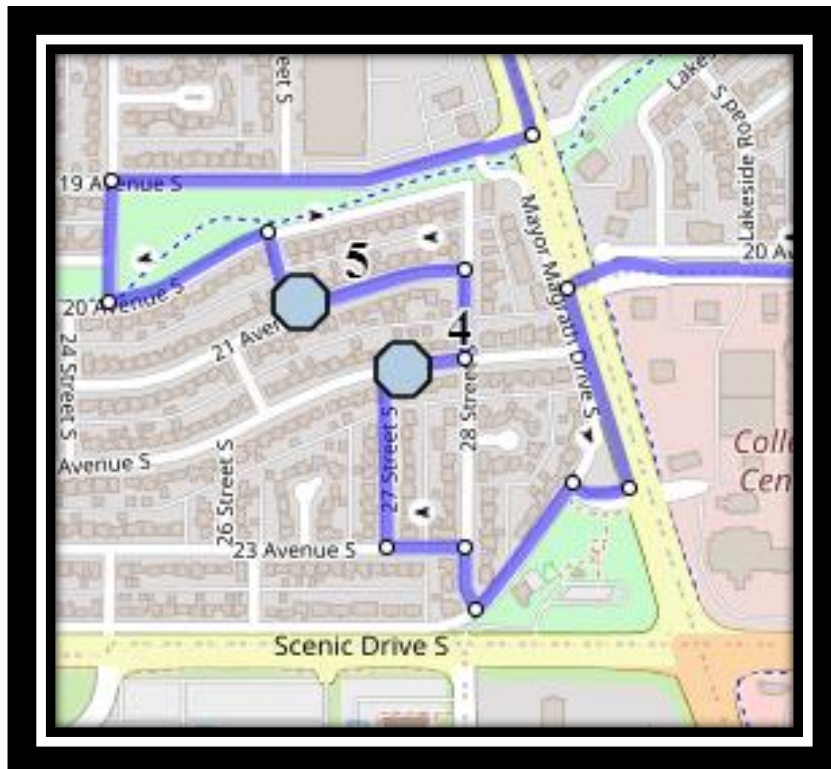

Lakeview S2

REVISED: November.27/2025

EFFECTIVE: December.1/2025

Lakeview Elementary – 1129 Henderson Lake Blvd South – (403) 328-5454

Please arrive 10 minutes before scheduled pick up and drop off times. Times shown may vary due to weather & traffic conditions.

Bus routes and maps are subject to change. For the most up-to-date version, visit www.southland.ca/lethbridge.

Lakeview S2

REVISED: November.27/2025

EFFECTIVE: December.1/2025

Monday – Friday

#1 - 8:08 AM - Cedar Road South - north of Oak Dr S across from alley

#2 - 8:11 AM - Cedar Road South - north of 20 Ave S before alley

#3 - 8:15 AM - 23 AVE S & 35 ST S (ENE)

#4 - 8:23 AM - 22 Ave S Eastbound - after 27 St S

#5 - 8:25 AM - 21 Ave S westbound before 26 St S

#6 - 8:30 AM - Lakeview School - 1129 Henderson Lake Blvd S

Monday – Thursday

#1 - 3:57 PM - Lakeview School - Bus Zone

#2 - 3:59 PM - Cedar Road South - north of Oak Dr S across from alley

#3 - 4:00 PM - Cedar Road South - north of 20 Ave S south of alley