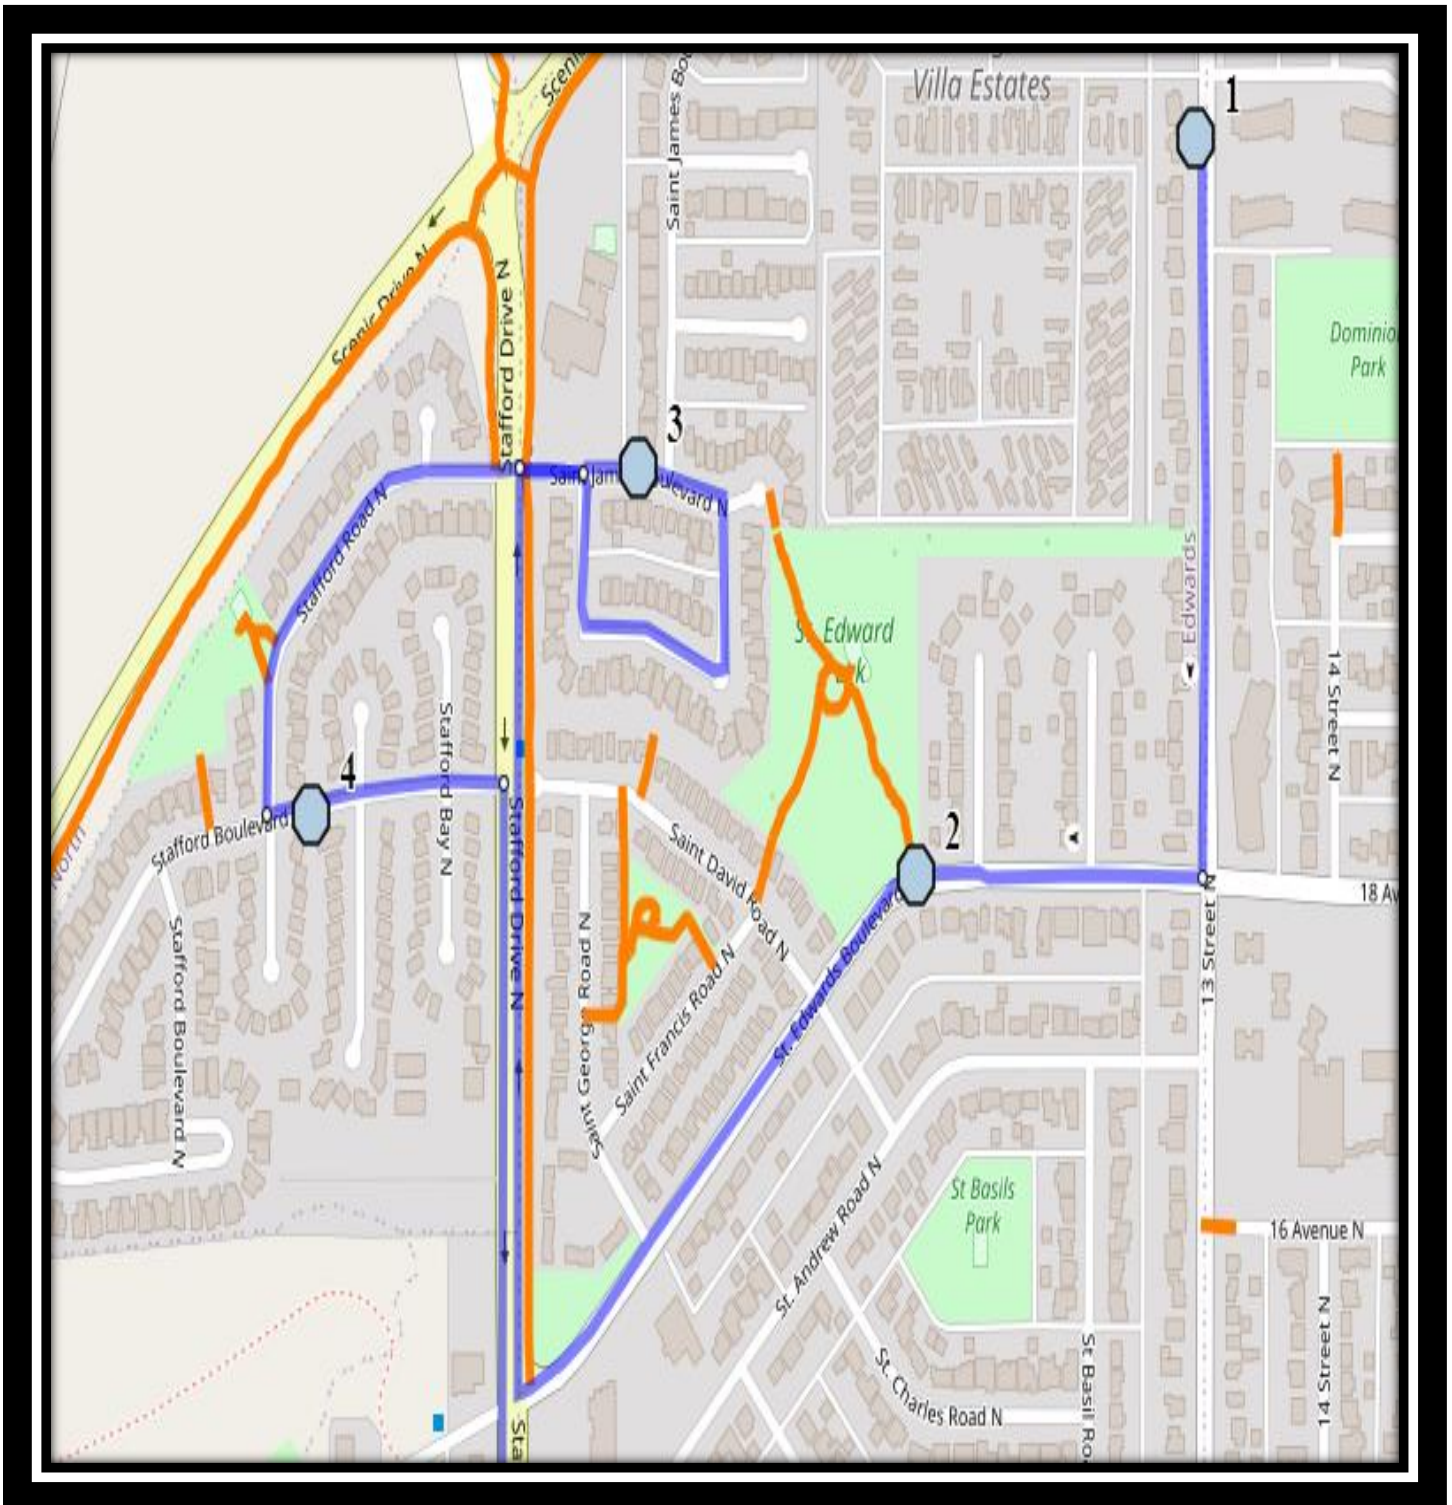

Buchanan N3

REVISED: December.3/2025

EFFECTIVE: December.8/2025

PM Route – Reverse of AM

Senator Buchanan Elementary – 1101 7 Ave North – (403) 327-7321

Please arrive 5 minutes before scheduled pick up and drop off times. Times shown may vary due to weather & traffic conditions.
Bus routes and maps are subject to change. For the most up-to-date version, visit www.southland.ca/lethbridge.

Buchanan N3

REVISED: December.3/2025

EFFECTIVE: December.8/2025

Monday – Friday

- #1 - 8:17 AM - 13 St N @ CT Stop after 23 Ave N
- #2 - 8:18 AM - St. Edward Blvd North Southbound - St Edwards Park entrance
- #3 - 8:21 AM - St James Blvd North - east of school at alley
- #4 - 8:22 AM - Stafford Blvd North Eastbound - after Stafford Bay at lamp post
- #5 - 8:25 AM - Senator Buchanan Elementary - 1101 7 Ave N

PM Route

Senator Buchanan Elementary – 1101 7 Ave North – (403) 327-7321

Please arrive 5 minutes before scheduled pick up and drop off times. Times shown may vary due to weather & traffic conditions.
Bus routes and maps are subject to change. For the most up-to-date version, visit www.southland.ca/lethbridge.

#2 - 11:44 AM - Stafford Blvd North Eastbound - after Stafford Bay at lamp post

#3 - 11:46 AM - St James Blvd North - east of school at alley

#4 - 11:48 AM - 13 St N @ CT Stop after 23 Ave N

#5 - 11:49 AM - St. Edward Blvd North Southbound - St Edwards Park entrance