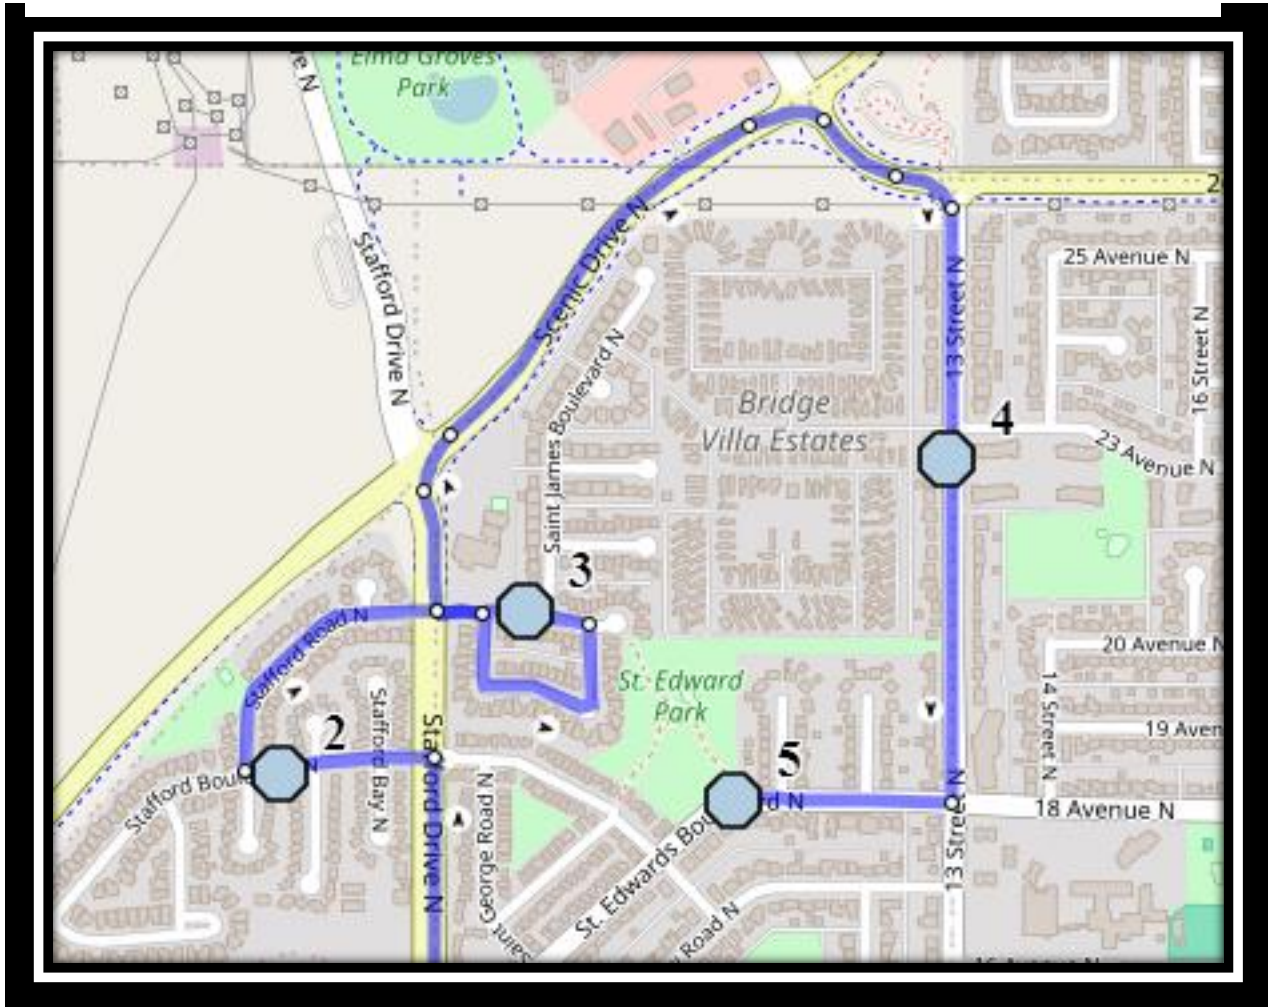

Buchanan N3

REVISED: December.3/2025

EFFECTIVE: December.8/2025

PM Route – Reverse of AM

Senator Buchanan Elementary – 1101 7 Ave North – (403) 327-7321

Please arrive 5 minutes before scheduled pick up and drop off times. Times shown may vary due to weather & traffic conditions.
Bus routes and maps are subject to change. For the most up-to-date version, visit www.southland.ca/lethbridge.

Buchanan N3

REVISED: December.3/2025

EFFECTIVE: December.8/2025

Monday – Friday

- #1 - 8:17 AM - 13 St N @ CT Stop after 23 Ave N
- #2 - 8:18 AM - St. Edward Blvd North Southbound - St Edwards Park entrance
- #3 - 8:21 AM - St James Blvd North - east of school at alley
- #4 - 8:22 AM - Stafford Blvd North Eastbound - after Stafford Bay at lamp post
- #5 - 8:25 AM - Senator Buchanan Elementary - 1101 7 Ave N

PM Route

Senator Buchanan Elementary – 1101 7 Ave North – (403) 327-7321

Please arrive 5 minutes before scheduled pick up and drop off times. Times shown may vary due to weather & traffic conditions.
Bus routes and maps are subject to change. For the most up-to-date version, visit www.southland.ca/lethbridge.

#2 - 11:44 AM - Stafford Blvd North Eastbound - after Stafford Bay at lamp post

#3 - 11:46 AM - St James Blvd North - east of school at alley

#4 - 11:48 AM - 13 St N @ CT Stop after 23 Ave N

#5 - 11:49 AM - St. Edward Blvd North Southbound - St Edwards Park entrance