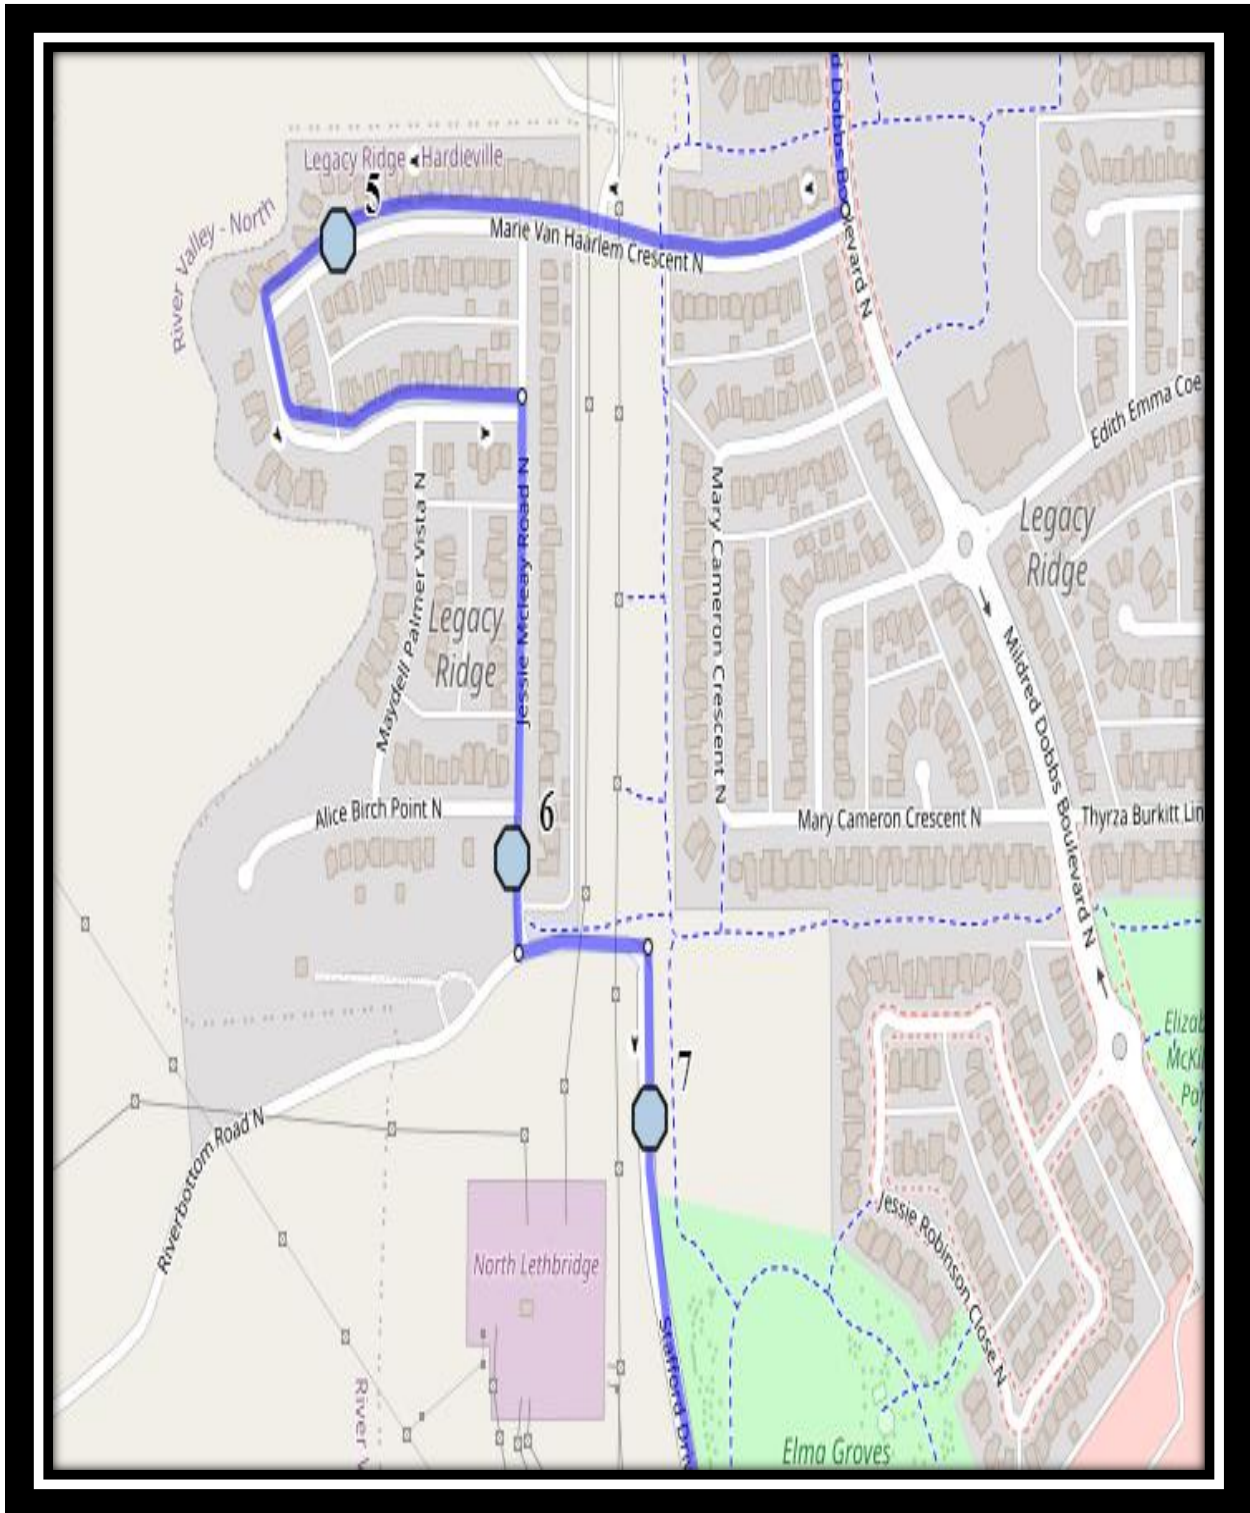

## Senator Buchanan Elementary – 1101 7 Ave North – (403) 327-7321

Please arrive 10 minutes before scheduled pick up and drop off times. Times shown may vary due to weather & traffic conditions.

Bus routes and maps are subject to change. For the most up-to-date version, visit [www.southland.ca/lethbridge](http://www.southland.ca/lethbridge).

## **Senator Buchanan Elementary – 1101 7 Ave North – (403) 327-7321**

Please arrive 10 minutes before scheduled pick up and drop off times. Times shown may vary due to weather & traffic conditions.

Bus routes and maps are subject to change. For the most up-to-date version, visit [www.southland.ca/lethbridge](http://www.southland.ca/lethbridge).

**#7 - 12:00 PM - Jessie Mcleay Rd N Southbound - south of Alice Birch at mailboxes**

**#8 - 12:01 PM - Stafford Dr N - north of Elma Groves Park**