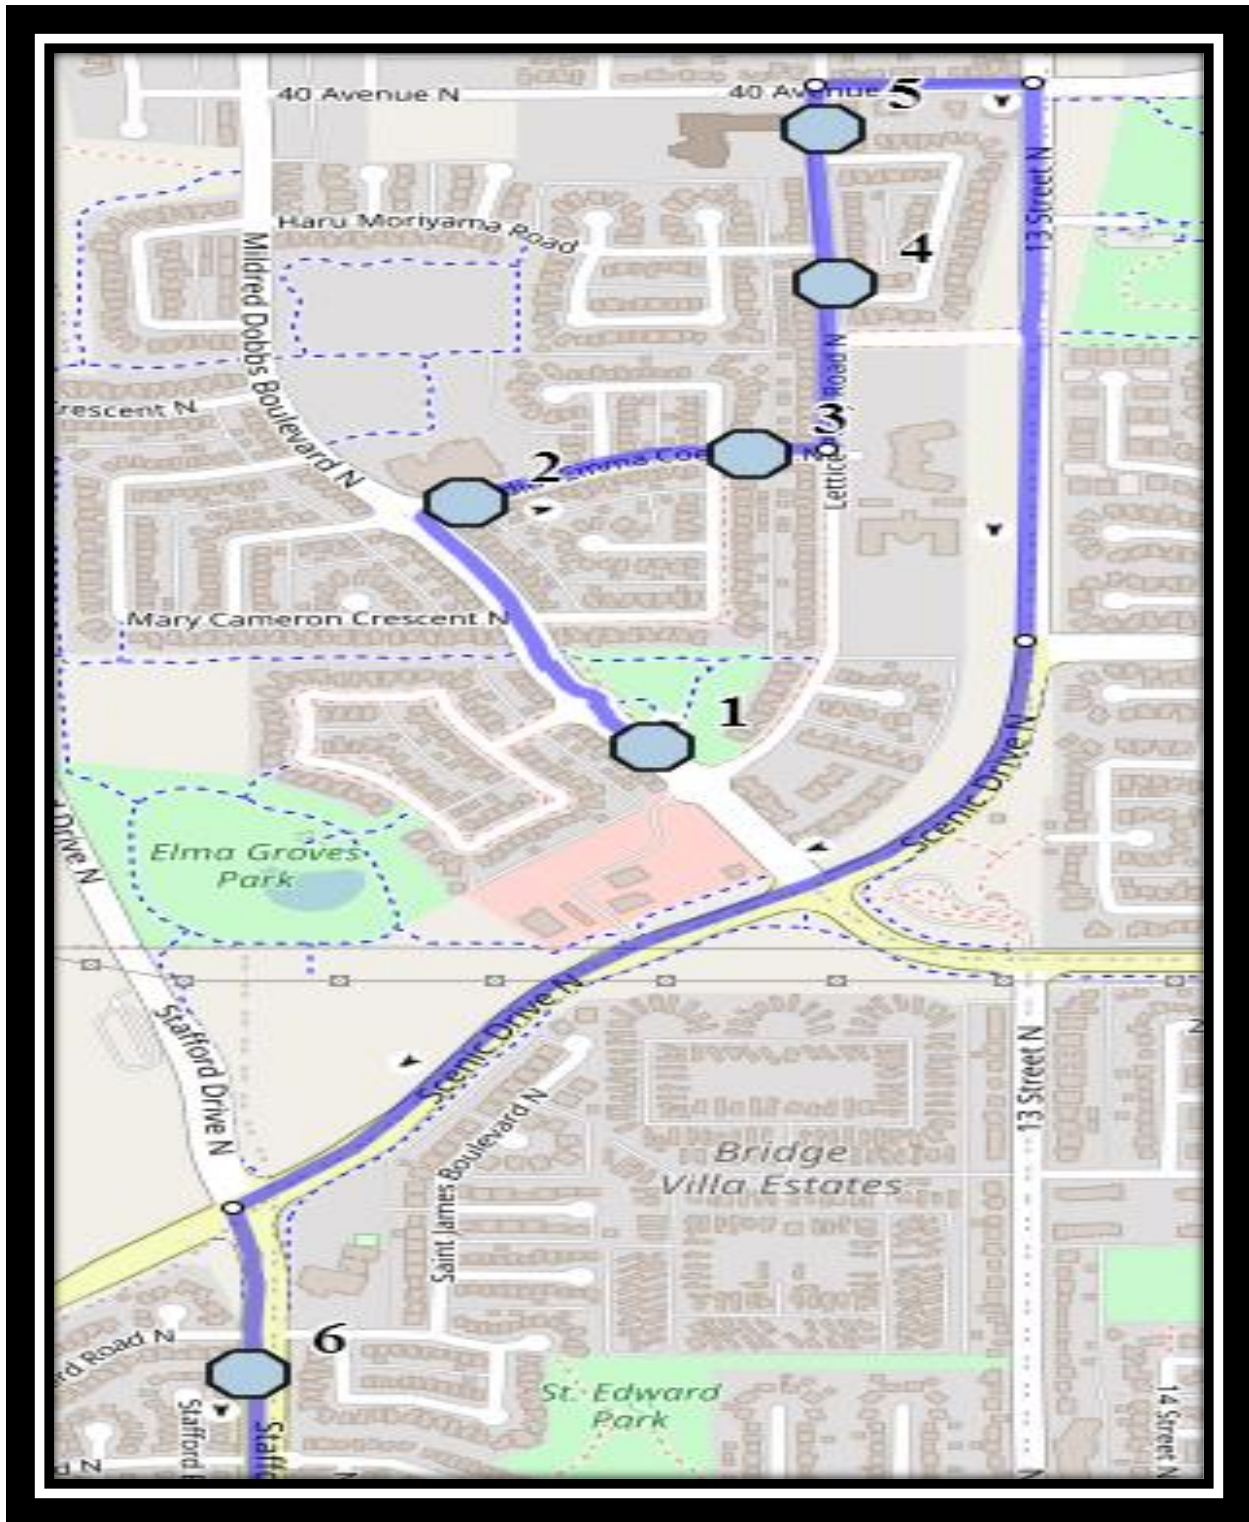

Buchanan N2

REVISED: December.9/2025

EFFECTIVE: December.9/2025

PM Route stop 6 is first then follows the same as the am

Senator Buchanan Elementary – 1101 7 Ave North – (403) 327-7321

Please arrive 5 minutes before scheduled pick up and drop off times. Times shown may vary due to weather & traffic conditions.

Bus routes and maps are subject to change. For the most up-to-date version, visit www.southland.ca/lethbridge.

Buchanan N2

REVISED: December.9/2025

EFFECTIVE: December.9/2025

Monday – Friday

- #1 - 8:12 AM - Mildred Dobbs Blvd N Northbound - between Lettice Perry and Jessie Robinson
- #2 - 8:14 AM - Edith Emma Coe Rd N Eastbound - east of Mildred Dobbs at mailboxes
- #3 - 8:15 AM - Edith Emma Coe Rd N Eastbound- after Thryza Burkitt before ally
- #4 - 8:16 AM - Lettice Perry Rd N after Dorothy Gentalman Cres N
- #5 - 8:18 AM - Lettice Perry Rd N - south of 40 Ave at the powerbox
- #6 - 8:21 AM - Stafford Dr N just after Stafford Rd @ LRT
- #7 - 8:25 AM - Senator Buchanan Elementary - 1101 7 Ave N

Monday – Thursday

- #1 - 3:54 PM - Senator Buchanan Elementary - 1101 7 Ave N
- #2 - 4:00 PM - Northbound Stafford Dr before St. James Blvd N (Stop at light post with cross walk sign)
- #3 - 4:02 PM - Mildred Dobbs Blvd N Northbound - between Lettice Perry and Jessie Robinson
- #4 - 4:04 PM - Edith Emma Coe Rd N Eastbound - east of Mildred Dobbs at mailboxes
- #5 - 4:05 PM - Edith Emma Coe Rd N Eastbound- after Thryza Burkitt before ally
- #6 - 4:06 PM - Lettice Perry Rd N after Dorothy Gentalman Cres N
- #7 - 4:08 PM - Lettice Perry Rd N - south of 40 Ave at the powerbox

#3 - 11:49 AM - Mildred Dobbs Blvd N Northbound - between Lettice Perry and Jessie Robinson

#4 - 11:51 AM - Edith Emma Coe Rd N Eastbound - east of Mildred Dobbs at mailboxes

#5 - 11:52 AM - Edith Emma Coe Rd N Eastbound- after Thryza Burkitt before ally