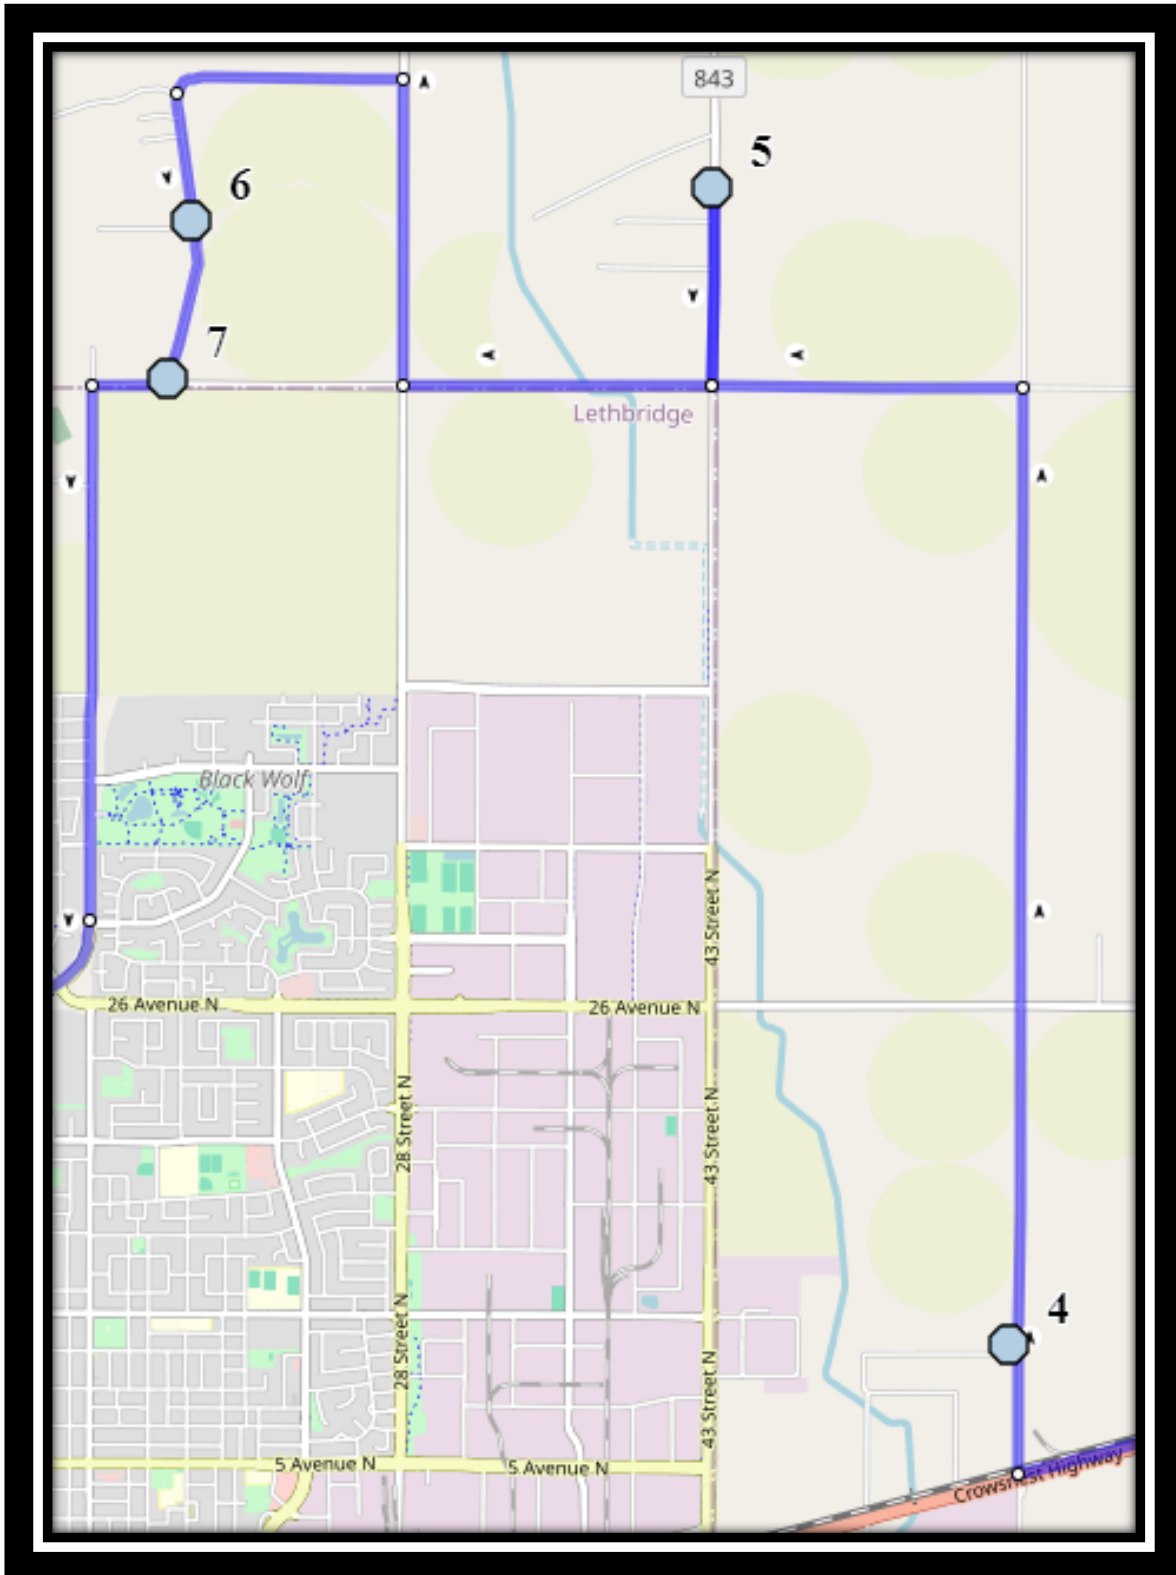

CFM Coaldale North

REVISED: December 3, 2025

EFFECTIVE: December 5, 2025

Catholic Central High East – 405 18 Street South – (403) 327-4596

St. Francis Middle School – 333 18 Street South – (403) 327-3402

Ecole St. Mary's – 422 20 Street South – (403) 327-3098

Please arrive 10 minutes before scheduled pick up and drop off times. Times shown may vary due to weather & traffic conditions.
Bus routes and maps are subject to change. For the most up-to-date version, visit www.southland.ca/lethbridge.