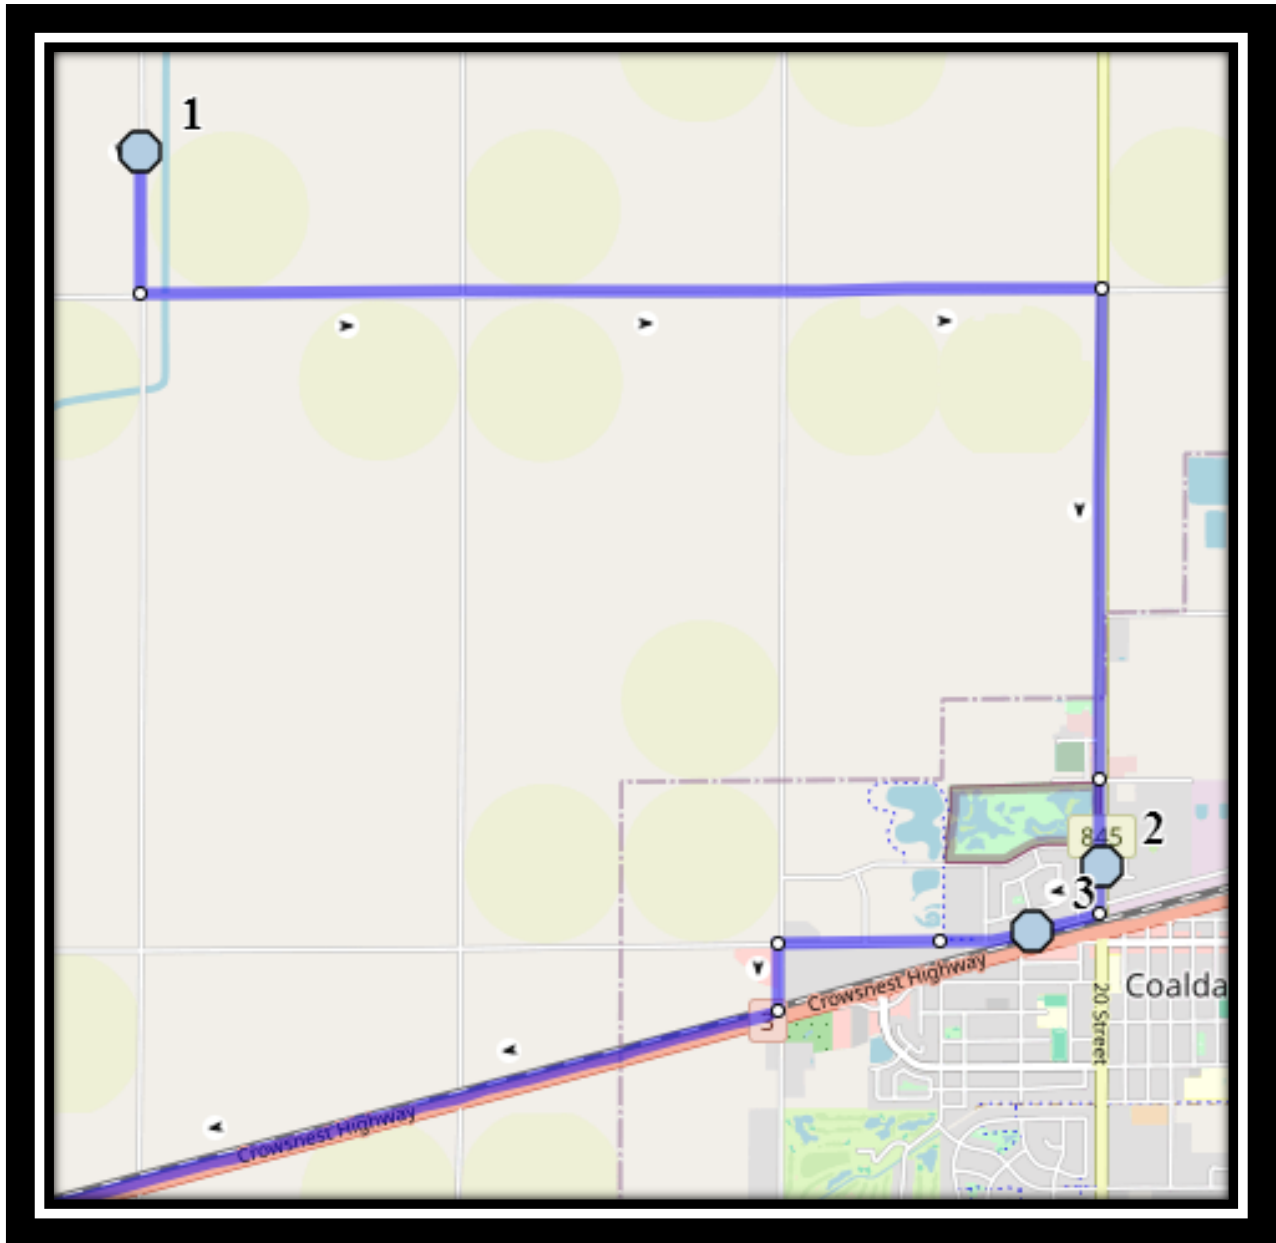

CFM Coaldale North

REVISED: December 3, 2025

EFFECTIVE: December 5, 2025

Catholic Central High East – 405 18 Street South – (403) 327-4596

St. Francis Middle School – 333 18 Street South – (403) 327-3402

Ecole St. Mary's – 422 20 Street South – (403) 327-3098

Please arrive 10 minutes before scheduled pick up and drop off times. Times shown may vary due to weather & traffic conditions.

Bus routes and maps are subject to change. For the most up-to-date version, visit www.southland.ca/lethbridge.