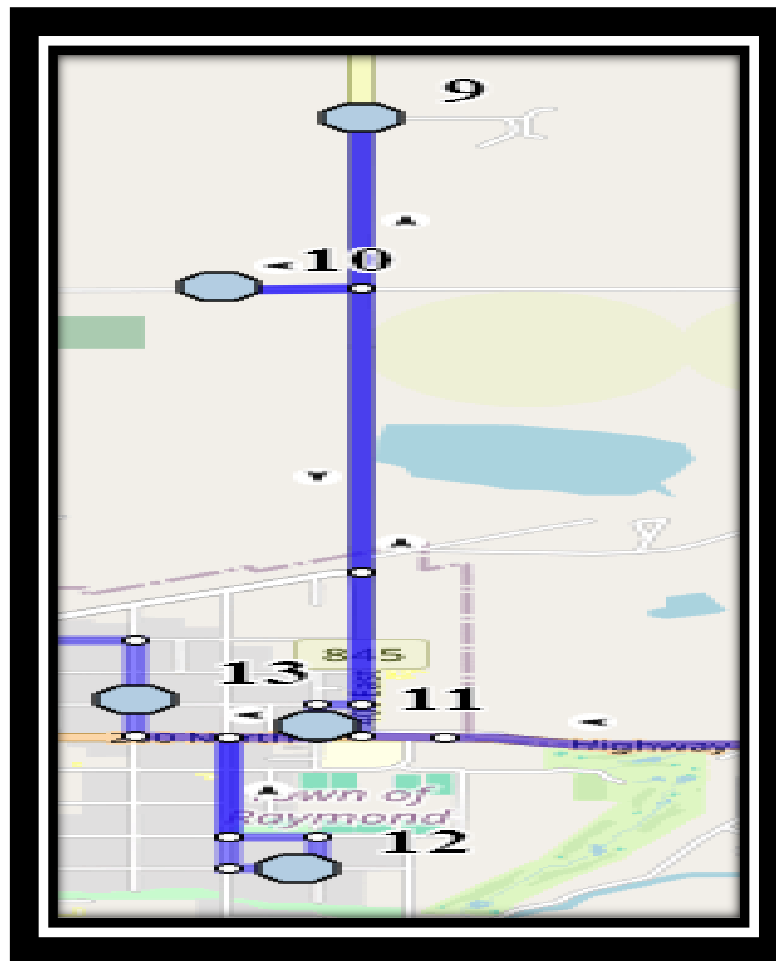

CFM Raymond Stirling

REVISED: December 3, 2025

EFFECTIVE: December 5, 2025

Catholic Central High East – 405 18 Street South – (403) 327-4596

St. Francis Middle School – 333 18 Street South – (403) 327-3402

Ecole St. Mary's – 422 20 Street South – (403) 327-3098

Please arrive 10 minutes before scheduled pick up and drop off times. Times shown may vary due to weather & traffic conditions.

Bus routes and maps are subject to change. For the most up-to-date version, visit www.southland.ca/lethbridge.