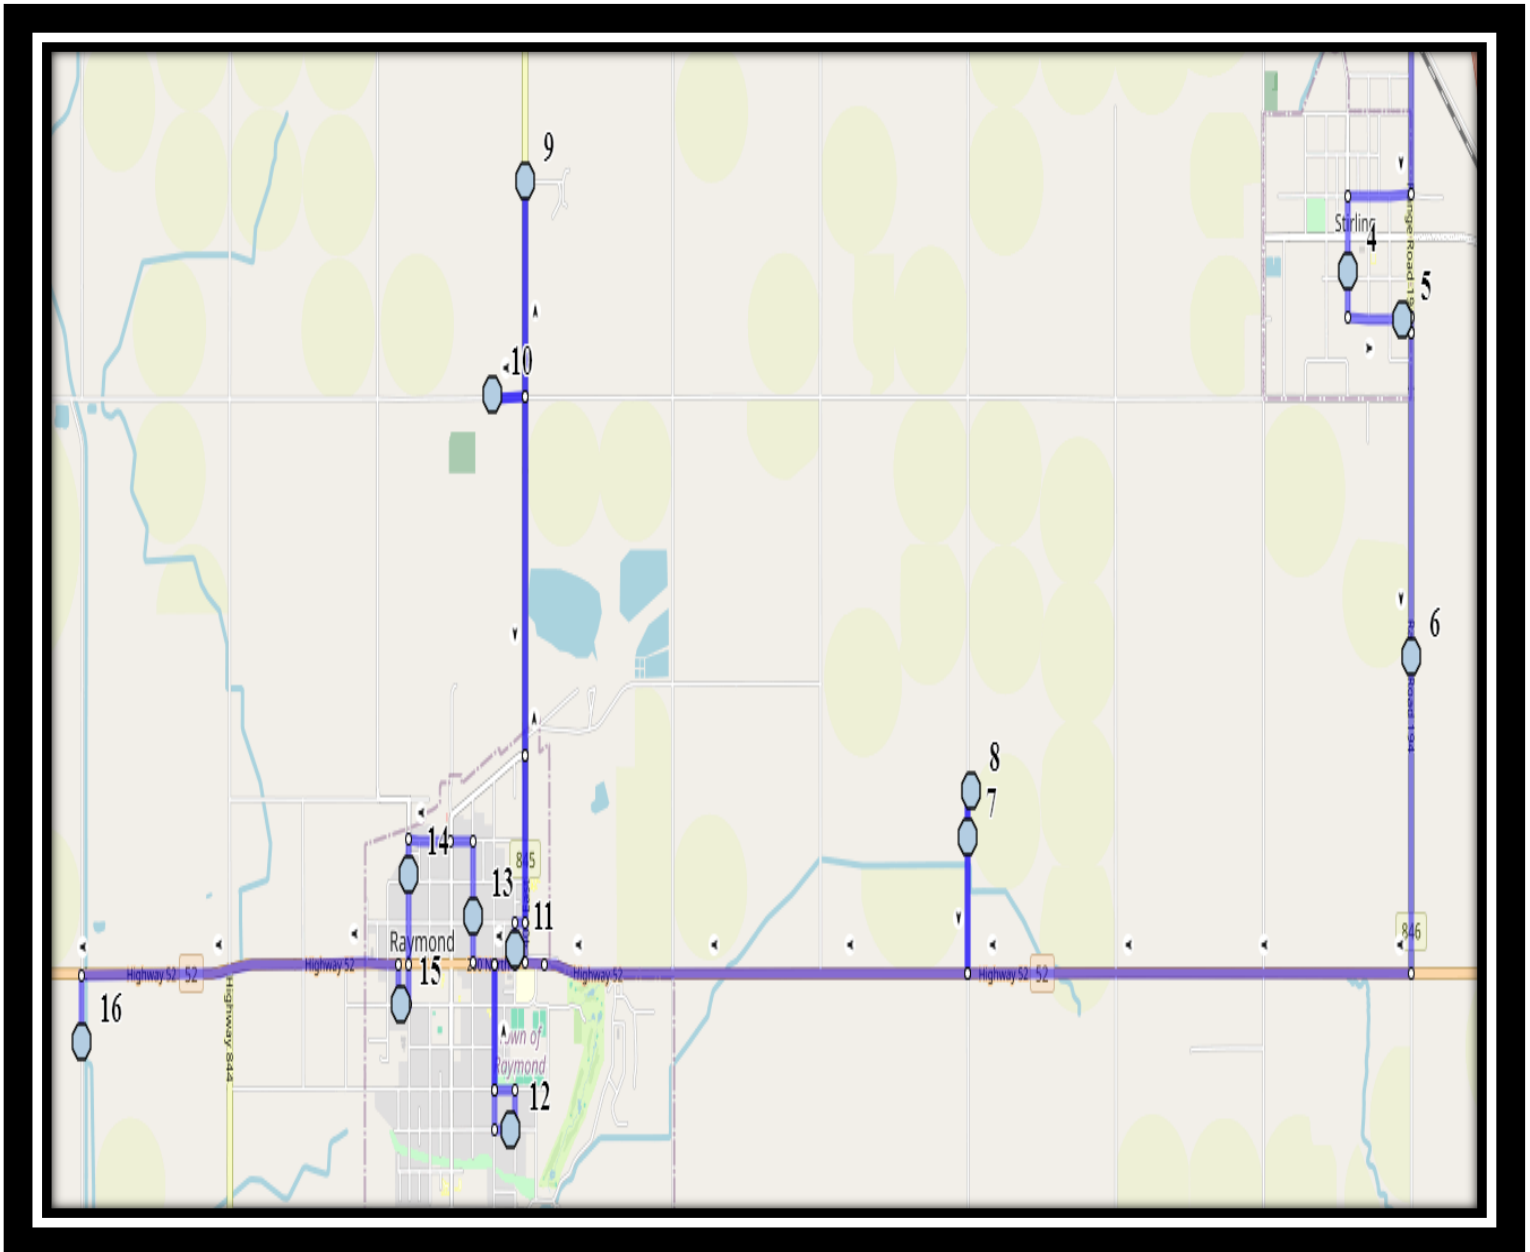

CFM Raymond Stirling

REVISED: December 3, 2025

EFFECTIVE: December 5, 2025

PM route – Watch for extra stops

Catholic Central High East – 405 18 Street South – (403) 327-4596

St. Francis Middle School – 333 18 Street South – (403) 327-3402

Ecole St. Mary's – 422 20 Street South – (403) 327-3098

Please arrive 10 minutes before scheduled pick up and drop off times. Times shown may vary due to weather & traffic conditions.

Bus routes and maps are subject to change. For the most up-to-date version, visit www.southland.ca/lethbridge.