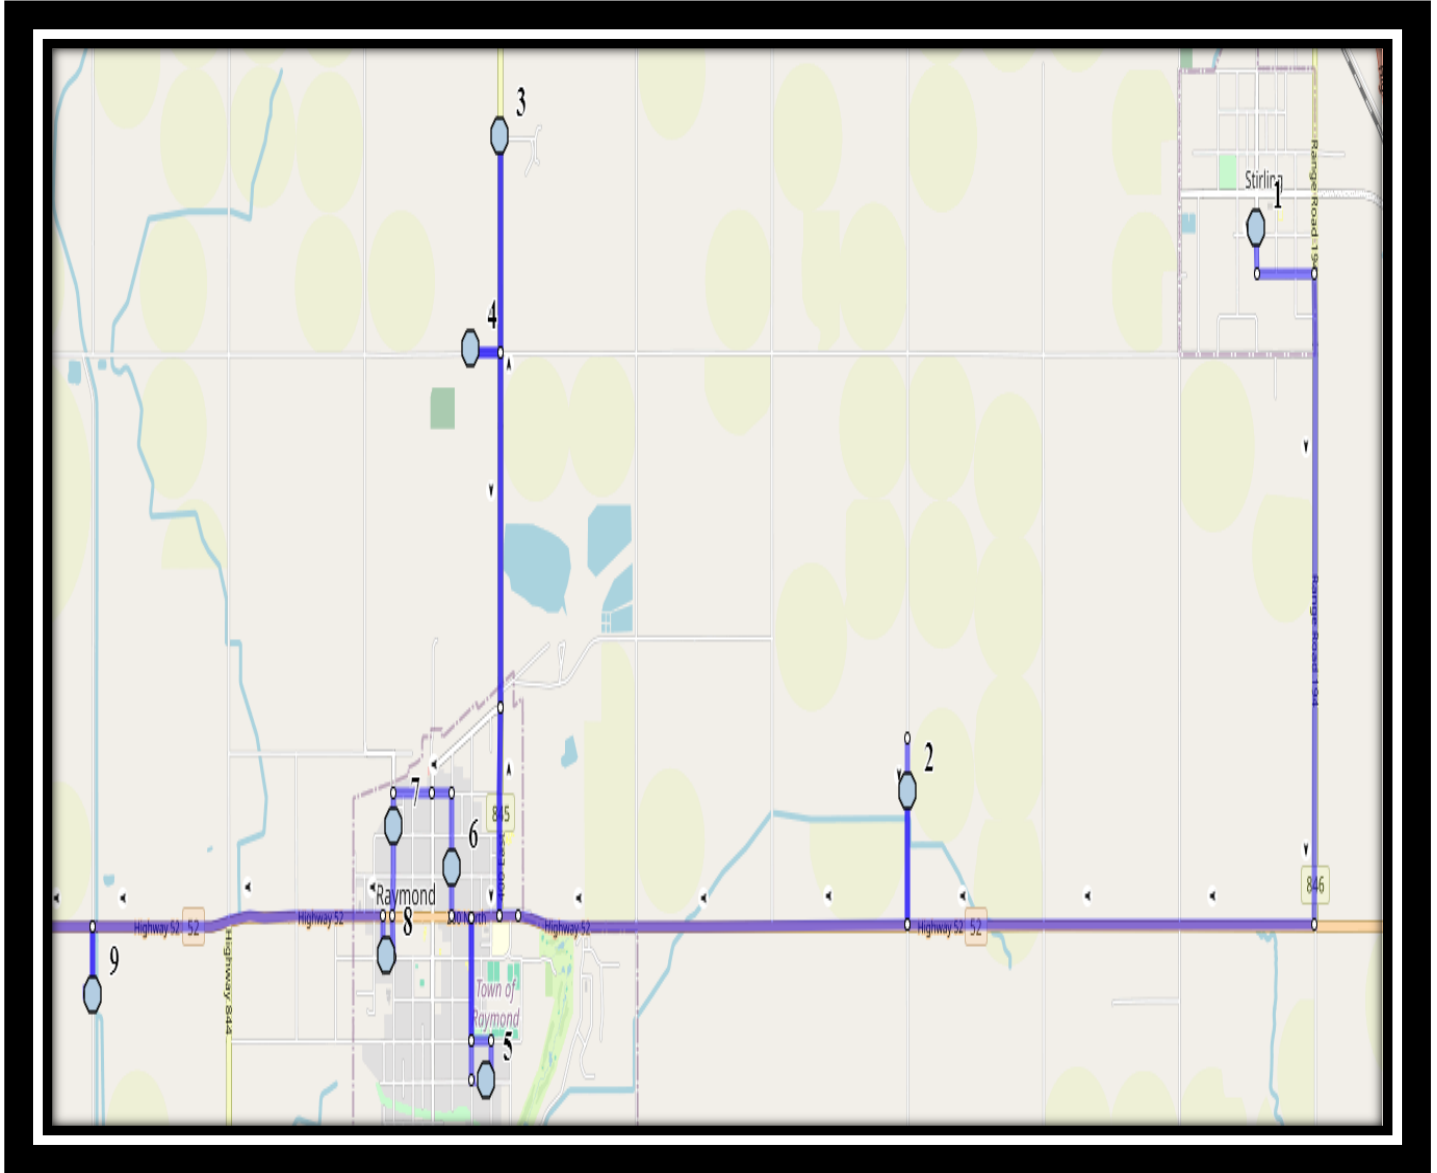

CFM Raymond Stirling

REVISED: December 3, 2025

EFFECTIVE: December 5, 2025

PM ROUTE SAME AS AM

Catholic Central High East – 405 18 Street South – (403) 327-4596

St. Francis Middle School – 333 18 Street South – (403) 327-3402

Ecole St. Mary's – 422 20 Street South – (403) 327-3098

Please arrive 10 minutes before scheduled pick up and drop off times. Times shown may vary due to weather & traffic conditions.

Bus routes and maps are subject to change. For the most up-to-date version, visit www.southland.ca/lethbridge.