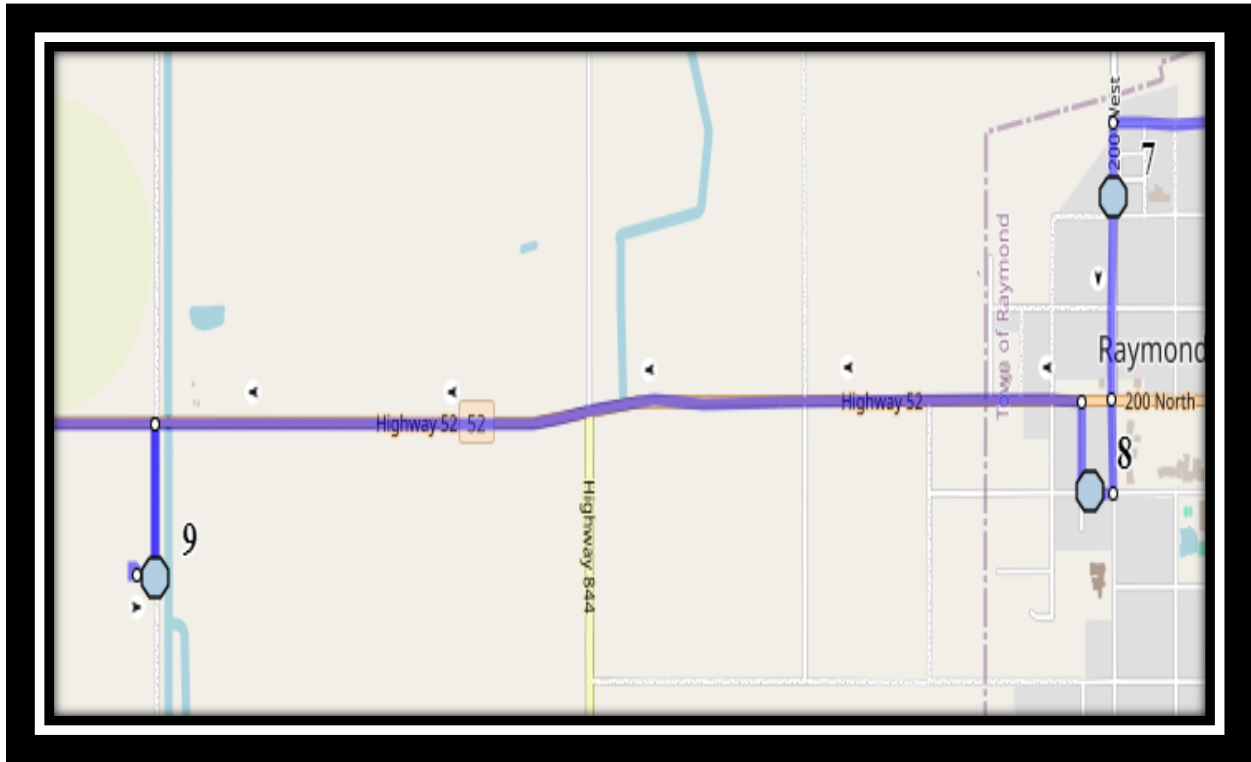

CFM Raymond Stirling

REVISED: December 3, 2025

EFFECTIVE: December 5, 2025

Catholic Central High East – 405 18 Street South – (403) 327-4596

St. Francis Middle School – 333 18 Street South – (403) 327-3402

Ecole St. Mary's – 422 20 Street South – (403) 327-3098

Please arrive 10 minutes before scheduled pick up and drop off times. Times shown may vary due to weather & traffic conditions.

Bus routes and maps are subject to change. For the most up-to-date version, visit www.southland.ca/lethbridge.