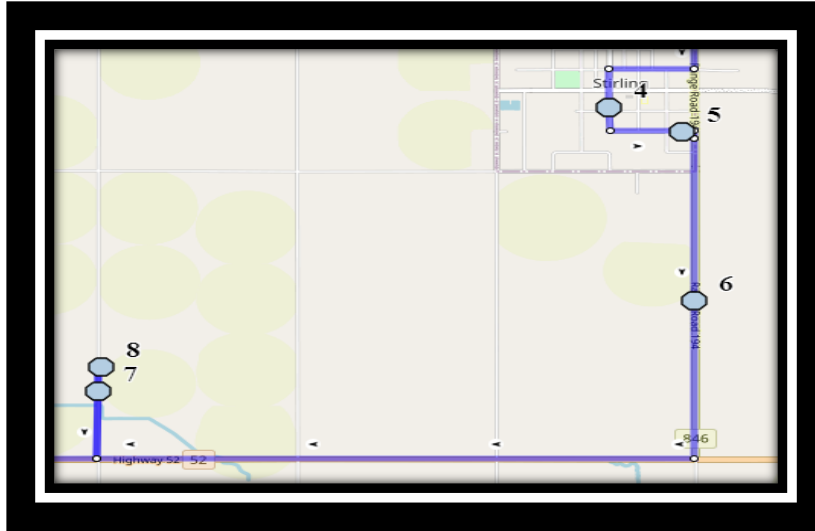

CFM Raymond Stirling

REVISED: December 3, 2025

EFFECTIVE: December 5, 2025

Catholic Central High East – 405 18 Street South – (403) 327-4596

St. Francis Middle School – 333 18 Street South – (403) 327-3402

Ecole St. Mary's – 422 20 Street South – (403) 327-3098

Please arrive 10 minutes before scheduled pick up and drop off times. Times shown may vary due to weather & traffic conditions.

Bus routes and maps are subject to change. For the most up-to-date version, visit www.southland.ca/lethbridge.