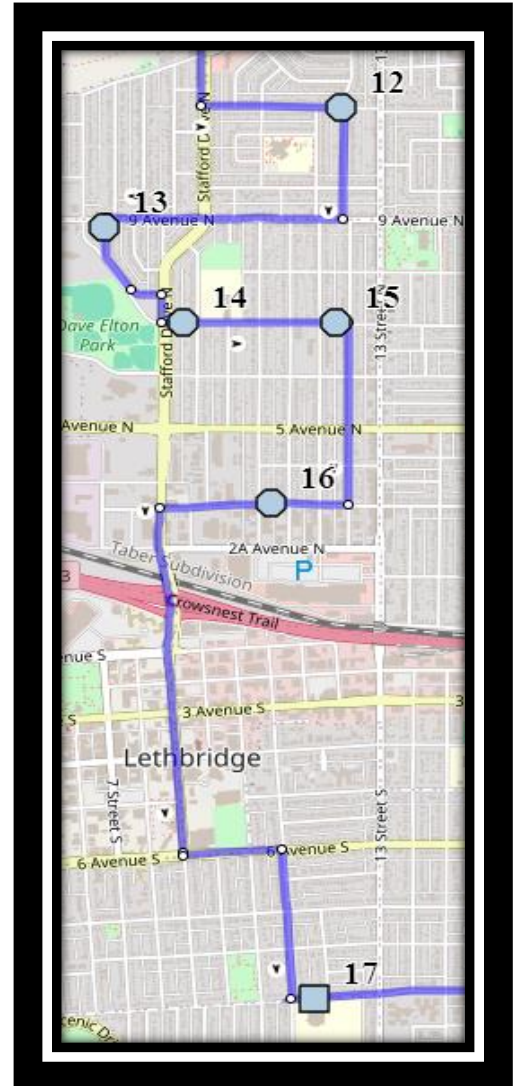

# Davidson/Bawden N2

REVISED: December 4, 2025

EFFECTIVE: December 10, 2025

**AM Route**

**Ecole Agnes Davidson – 2103 20 Street South – (403) 328-5153**

**Fleetwood Bawden – 1222 9 Ave. South – (403) 327-5818**

## PM REVERSE ORDER

**Ecole Agnes Davidson – 2103 20 Street South – (403) 328-5153**

**Fleetwood Bawden – 1222 9 Ave. South – (403) 327-5818**

Please arrive 10 minutes before scheduled pick up and drop off times. Times shown may vary due to weather & traffic conditions.  
Bus routes and maps are subject to change. For the most up-to-date version, visit [www.southland.ca/lethbridge](http://www.southland.ca/lethbridge).

# Davidson/Bawden N2

REVISED: December 4, 2025

EFFECTIVE: December 10, 2025

**Ecole Agnes Davidson – 2103 20 Street South – (403) 328-5153**

**Fleetwood Bawden – 1222 9 Ave. South – (403) 327-5818**

Please arrive 10 minutes before scheduled pick up and drop off times. Times shown may vary due to weather & traffic conditions.

Bus routes and maps are subject to change. For the most up-to-date version, visit [www.southland.ca/lethbridge](http://www.southland.ca/lethbridge).