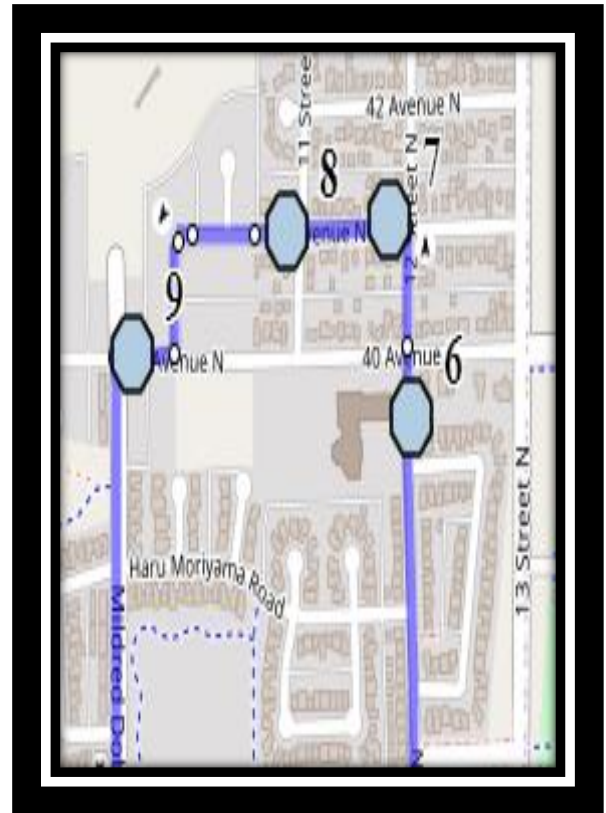

# Davidson/Bawden N2

REVISED: December 4, 2025

EFFECTIVE: December 10, 2025

**AM Route**

**Ecole Agnes Davidson – 2103 20 Street South – (403) 328-5153**

**Fleetwood Bawden – 1222 9 Ave. South – (403) 327-5818**

Please arrive 10 minutes before scheduled pick up and drop off times. Times shown may vary due to weather & traffic conditions. Bus routes and maps are subject to change. For the most up-to-date version, visit [www.southland.ca/lethbridge](http://www.southland.ca/lethbridge).

## PM REVERSE ORDER

**Ecole Agnes Davidson – 2103 20 Street South – (403) 328-5153**

**Fleetwood Bawden – 1222 9 Ave. South – (403) 327-5818**

Please arrive 10 minutes before scheduled pick up and drop off times. Times shown may vary due to weather & traffic conditions.  
Bus routes and maps are subject to change. For the most up-to-date version, visit [www.southland.ca/lethbridge](http://www.southland.ca/lethbridge).

# Davidson/Bawden N2

REVISED: December 4, 2025

EFFECTIVE: December 10, 2025

**Ecole Agnes Davidson – 2103 20 Street South – (403) 328-5153**

**Fleetwood Bawden – 1222 9 Ave. South – (403) 327-5818**

Please arrive 10 minutes before scheduled pick up and drop off times. Times shown may vary due to weather & traffic conditions.