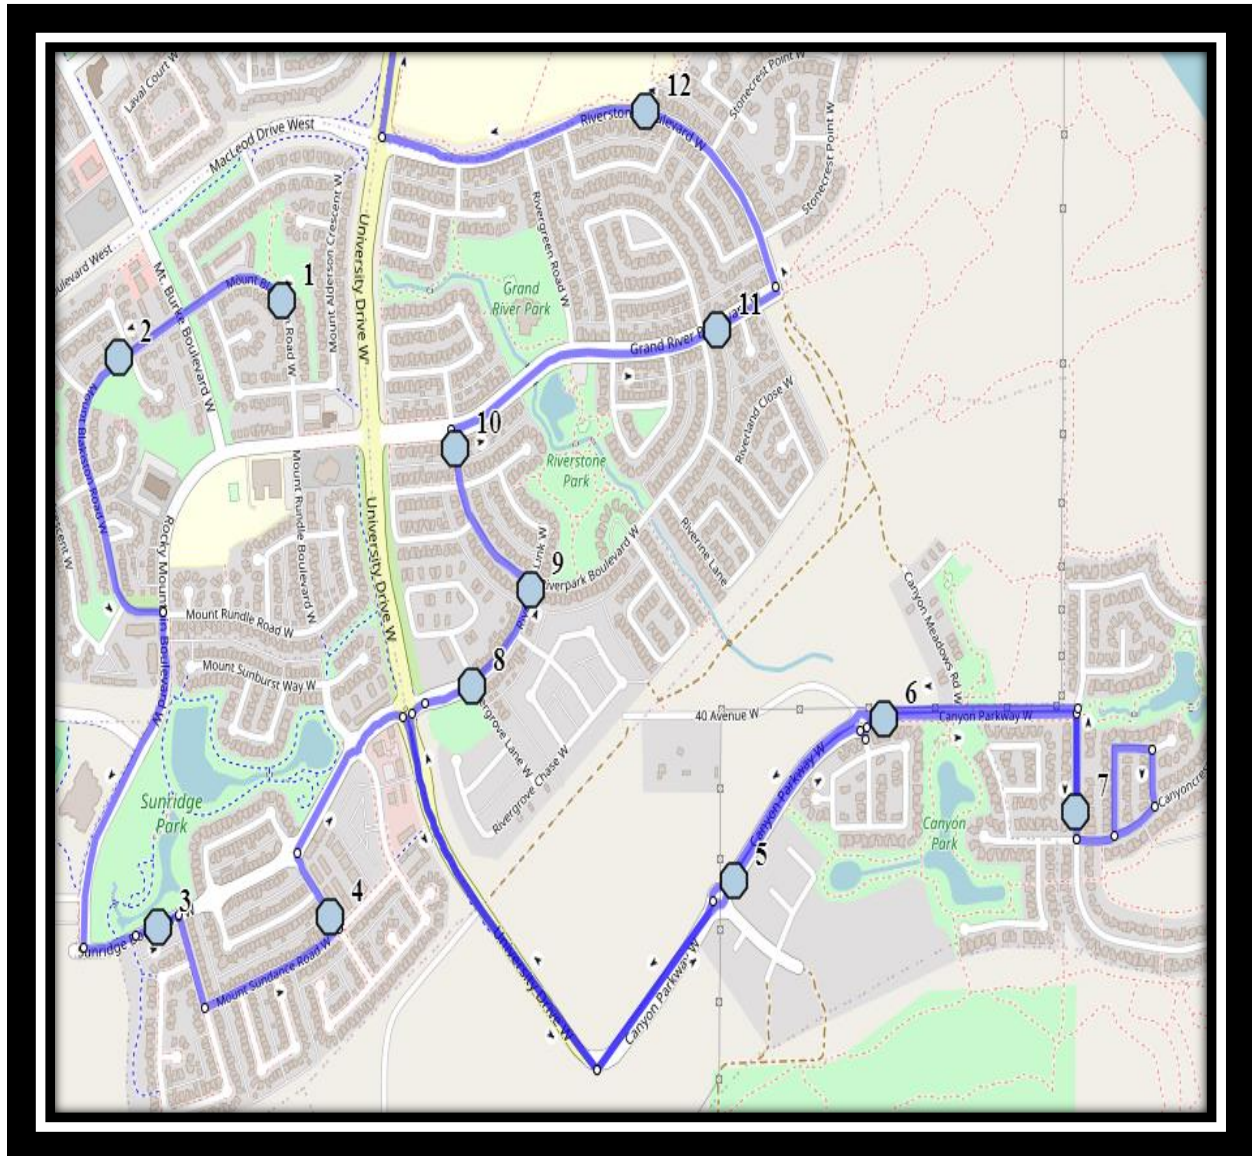

Davidson/Bawden W4

REVISED: December.3/2025

EFFECTIVE: December.4/2025

PM Route Same Direction as AM

Ecole Agnes Davidson – 2103 20 Street South – (403) 328-5153

Fleetwood Bawden – 1222 9 Ave. South – (403) 327-5818

Davidson/Bawden W4

REVISED: December.3/2025

EFFECTIVE: December.4/2025

Ecole Agnes Davidson – 2103 20 Street South – (403) 328-5153

Fleetwood Bawden – 1222 9 Ave. South – (403) 327-5818

Please arrive 10 minutes before scheduled pick up and drop off times. Times shown may vary due to weather & traffic conditions.

Bus routes and maps are subject to change. For the most up-to-date version, visit www.southland.ca/lethbridge.

Davidson/Bawden W4

REVISED: December.3/2025

EFFECTIVE: December.4/2025

Ecole Agnes Davidson – 2103 20 Street South – (403) 328-5153