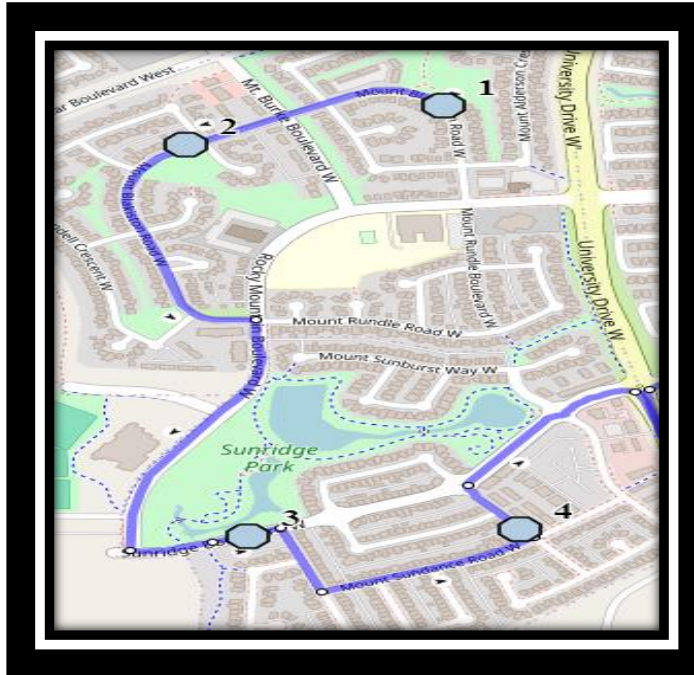

Davidson/Bawden W4

REVISED: December.3/2025

EFFECTIVE: December.4/2025

PM Route Same Direction as AM

Ecole Agnes Davidson – 2103 20 Street South – (403) 328-5153

Fleetwood Bawden – 1222 9 Ave. South – (403) 327-5818

Please arrive 10 minutes before scheduled pick up and drop off times. Times shown may vary due to weather & traffic conditions. Bus routes and maps are subject to change. For the most up-to-date version, visit www.southland.ca/lethbridge.

Davidson/Bawden W4

REVISED: December.3/2025

EFFECTIVE: December.4/2025

Ecole Agnes Davidson – 2103 20 Street South – (403) 328-5153

Fleetwood Bawden – 1222 9 Ave. South – (403) 327-5818

Please arrive 10 minutes before scheduled pick up and drop off times. Times shown may vary due to weather & traffic conditions.