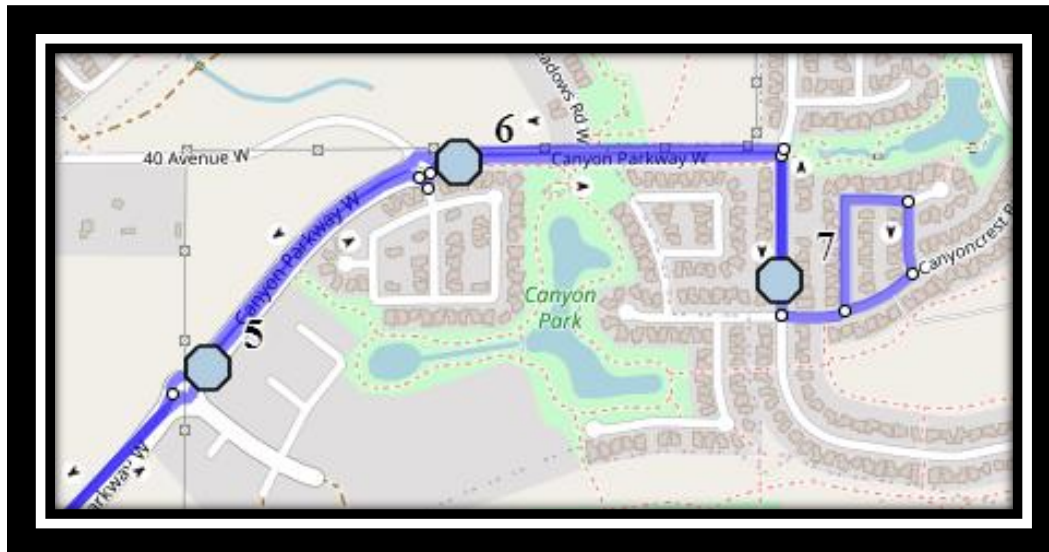

Davidson/Bawden W4

REVISED: December.3/2025

EFFECTIVE: December.4/2025

PM Route Same Direction as AM

Ecole Agnes Davidson – 2103 20 Street South – (403) 328-5153

Fleetwood Bawden – 1222 9 Ave. South – (403) 327-5818

Please arrive 10 minutes before scheduled pick up and drop off times. Times shown may vary due to weather & traffic conditions. Bus routes and maps are subject to change. For the most up-to-date version, visit www.southland.ca/lethbridge.

Davidson/Bawden W4

REVISED: December.3/2025

EFFECTIVE: December.4/2025

Ecole Agnes Davidson – 2103 20 Street South – (403) 328-5153

Fleetwood Bawden – 1222 9 Ave. South – (403) 327-5818

Please arrive 10 minutes before scheduled pick up and drop off times. Times shown may vary due to weather & traffic conditions.

Bus routes and maps are subject to change. For the most up-to-date version, visit www.southland.ca/lethbridge.

Davidson/Bawden W4

REVISED: December.3/2025

EFFECTIVE: December.4/2025

Ecole Agnes Davidson – 2103 20 Street South – (403) 328-5153