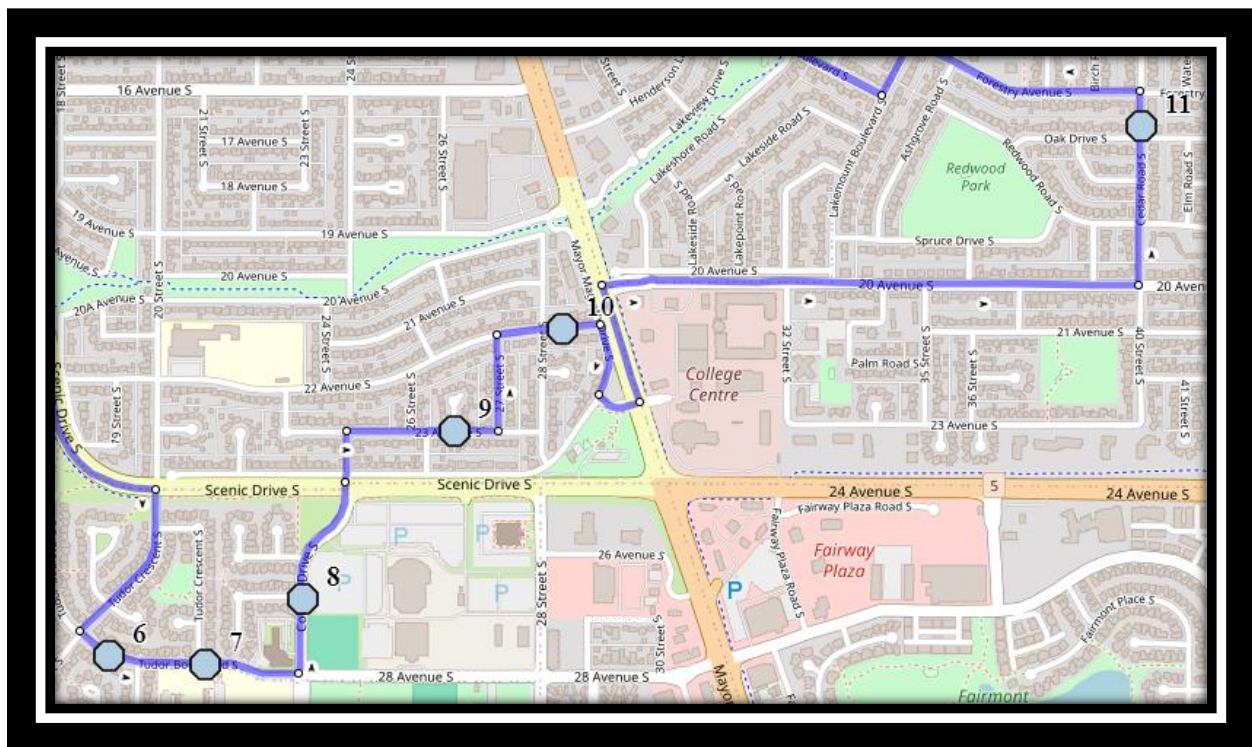

Paterson S7

REVISED: December 9, 2025

EFFECTIVE: December 12, 2025

Gilbert Paterson Middle School – 2109 12 Ave South – (403) 329-0125

Please arrive 10 minutes before scheduled pick up and drop off times. Times shown may vary due to weather & traffic conditions.

Bus routes and maps are subject to change. For the most up-to-date version, visit www.southland.ca/lethbridge.