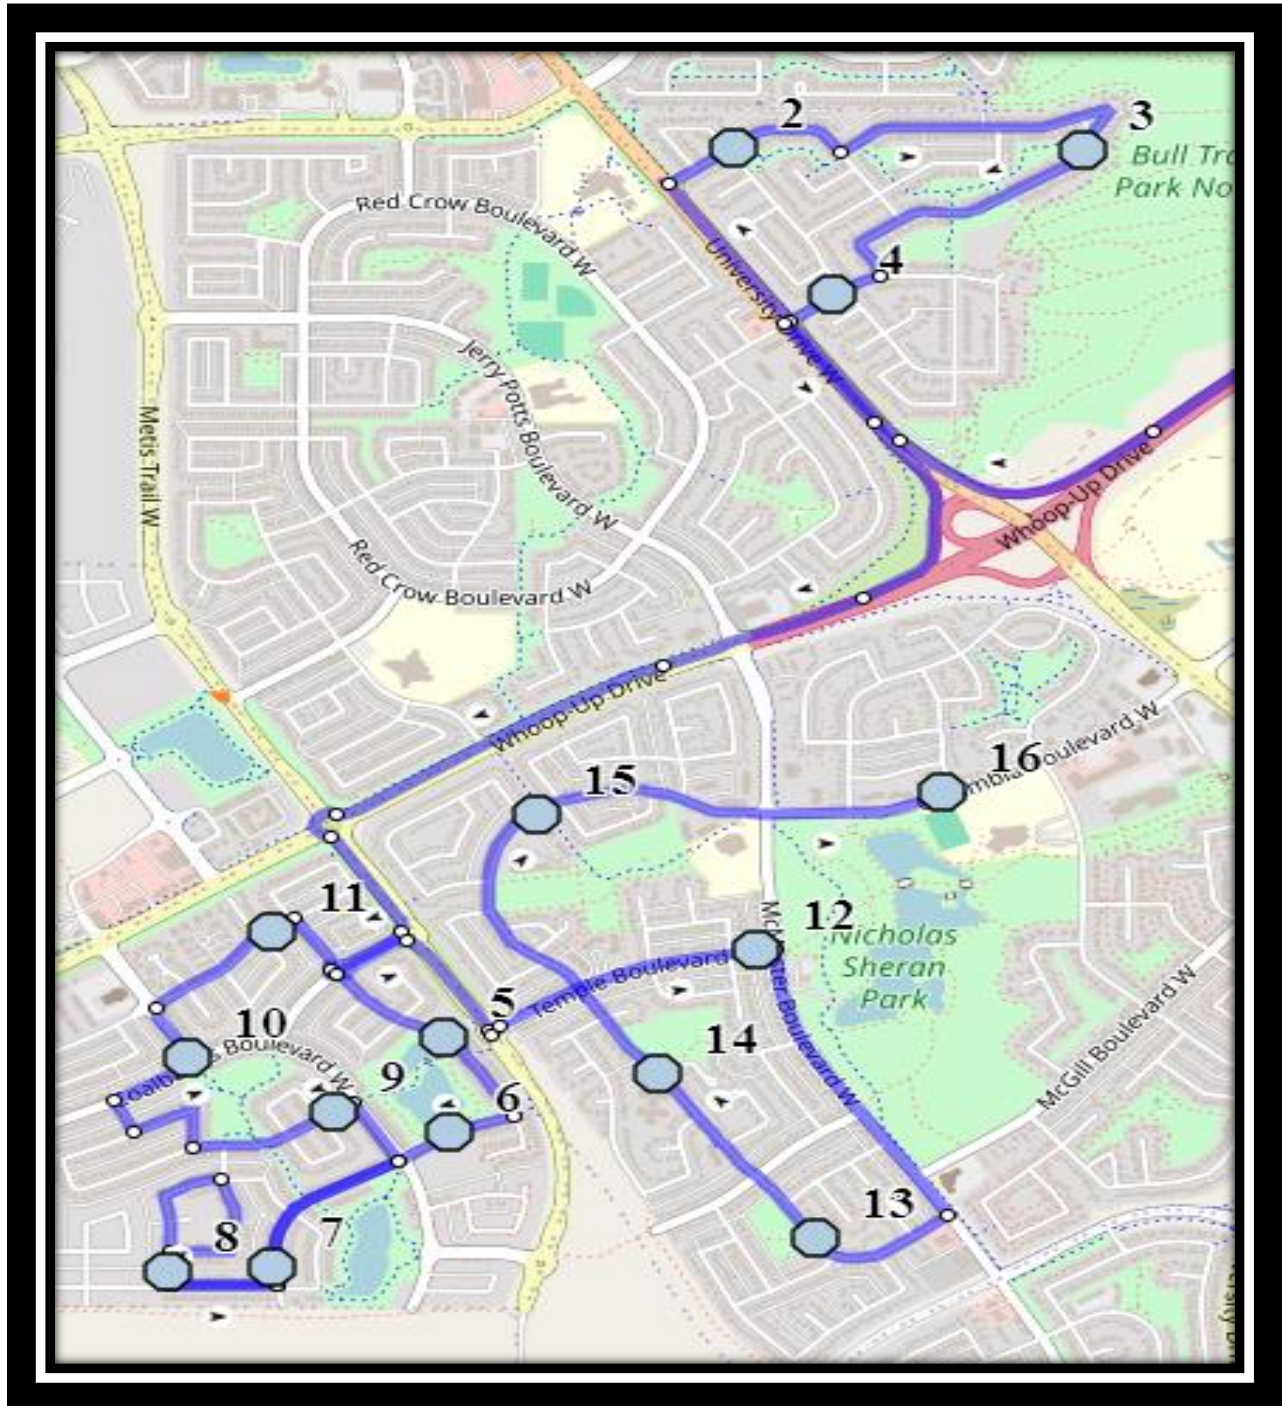

Paterson W2

REVISED: December.18/2025

EFFECTIVE: January.5/2026

PM ROUTE WATCH FOR SLIGHT CHANGE

Gilbert Paterson Middle School – 2109 12 Ave South – (403) 329-0125

Please arrive 10 minutes before scheduled pick up and drop off times. Times shown may vary due to weather & traffic conditions.

Bus routes and maps are subject to change. For the most up-to-date version, visit www.southland.ca/lethbridge.