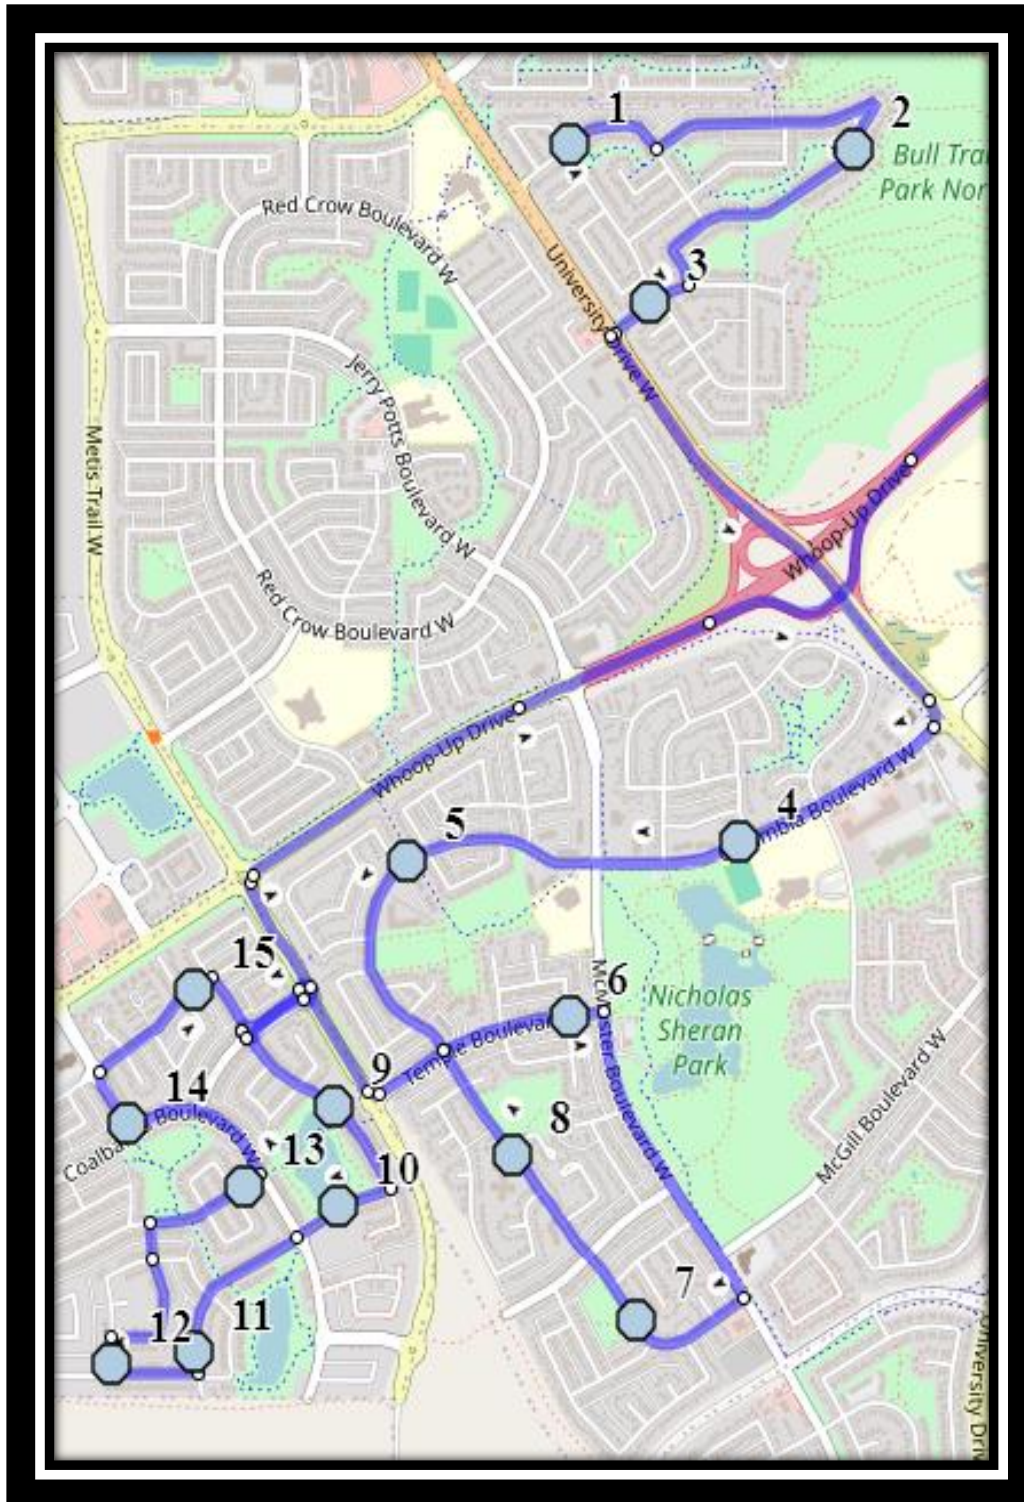

Paterson W2

REVISED: December.18/2025

EFFECTIVE: January.5/2026

AM ROUTE

Gilbert Paterson Middle School – 2109 12 Ave South – (403) 329-0125

Please arrive 10 minutes before scheduled pick up and drop off times. Times shown may vary due to weather & traffic conditions.
Bus routes and maps are subject to change. For the most up-to-date version, visit www.southland.ca/lethbridge.