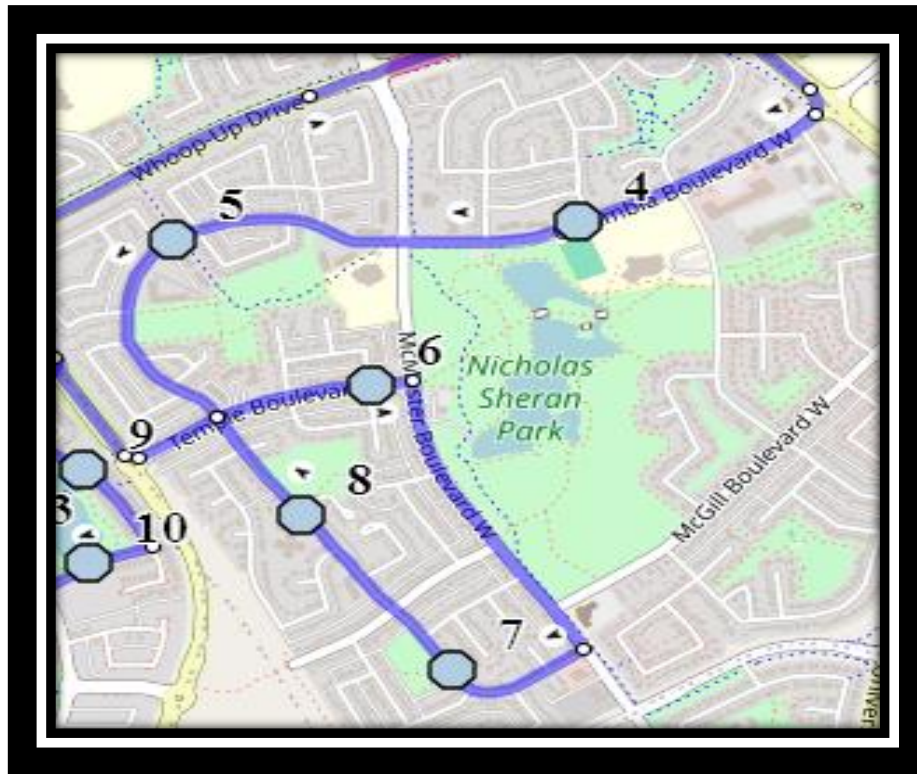

Paterson W2

REVISED: December.18/2025

EFFECTIVE: January.5/2026

Gilbert Paterson Middle School – 2109 12 Ave South – (403) 329-0125

Please arrive 10 minutes before scheduled pick up and drop off times. Times shown may vary due to weather & traffic conditions.

Bus routes and maps are subject to change. For the most up-to-date version, visit www.southland.ca/lethbridge.