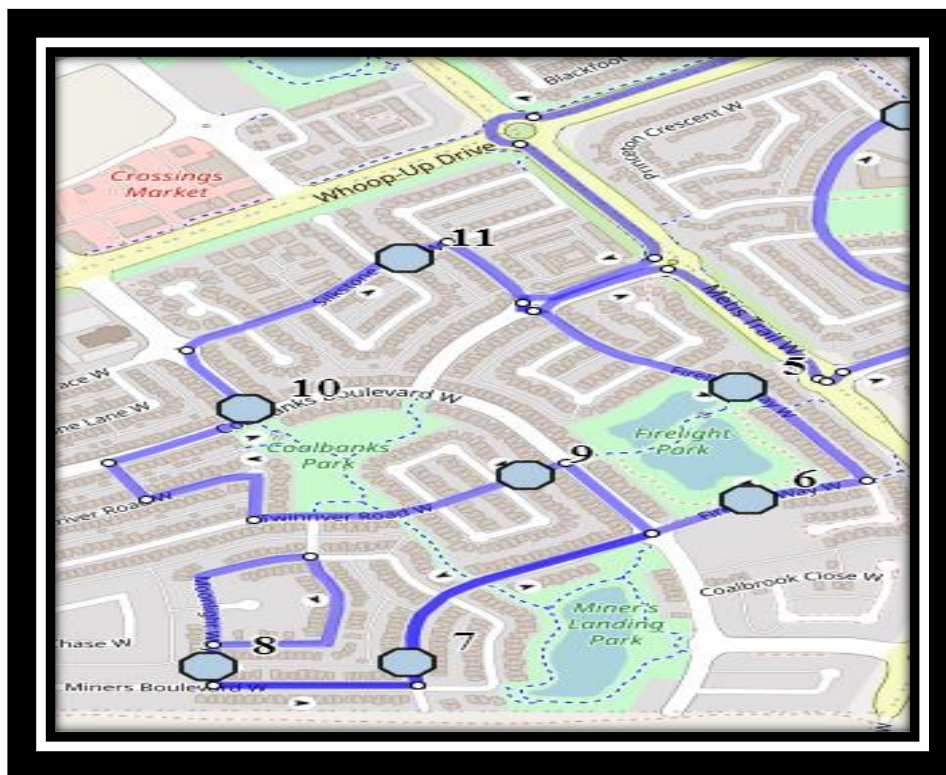

Paterson W2

REVISED: December.18/2025

EFFECTIVE: January.5/2026

Gilbert Paterson Middle School – 2109 12 Ave South – (403) 329-0125

Please arrive 10 minutes before scheduled pick up and drop off times. Times shown may vary due to weather & traffic conditions.

Bus routes and maps are subject to change. For the most up-to-date version, visit www.southland.ca/lethbridge.