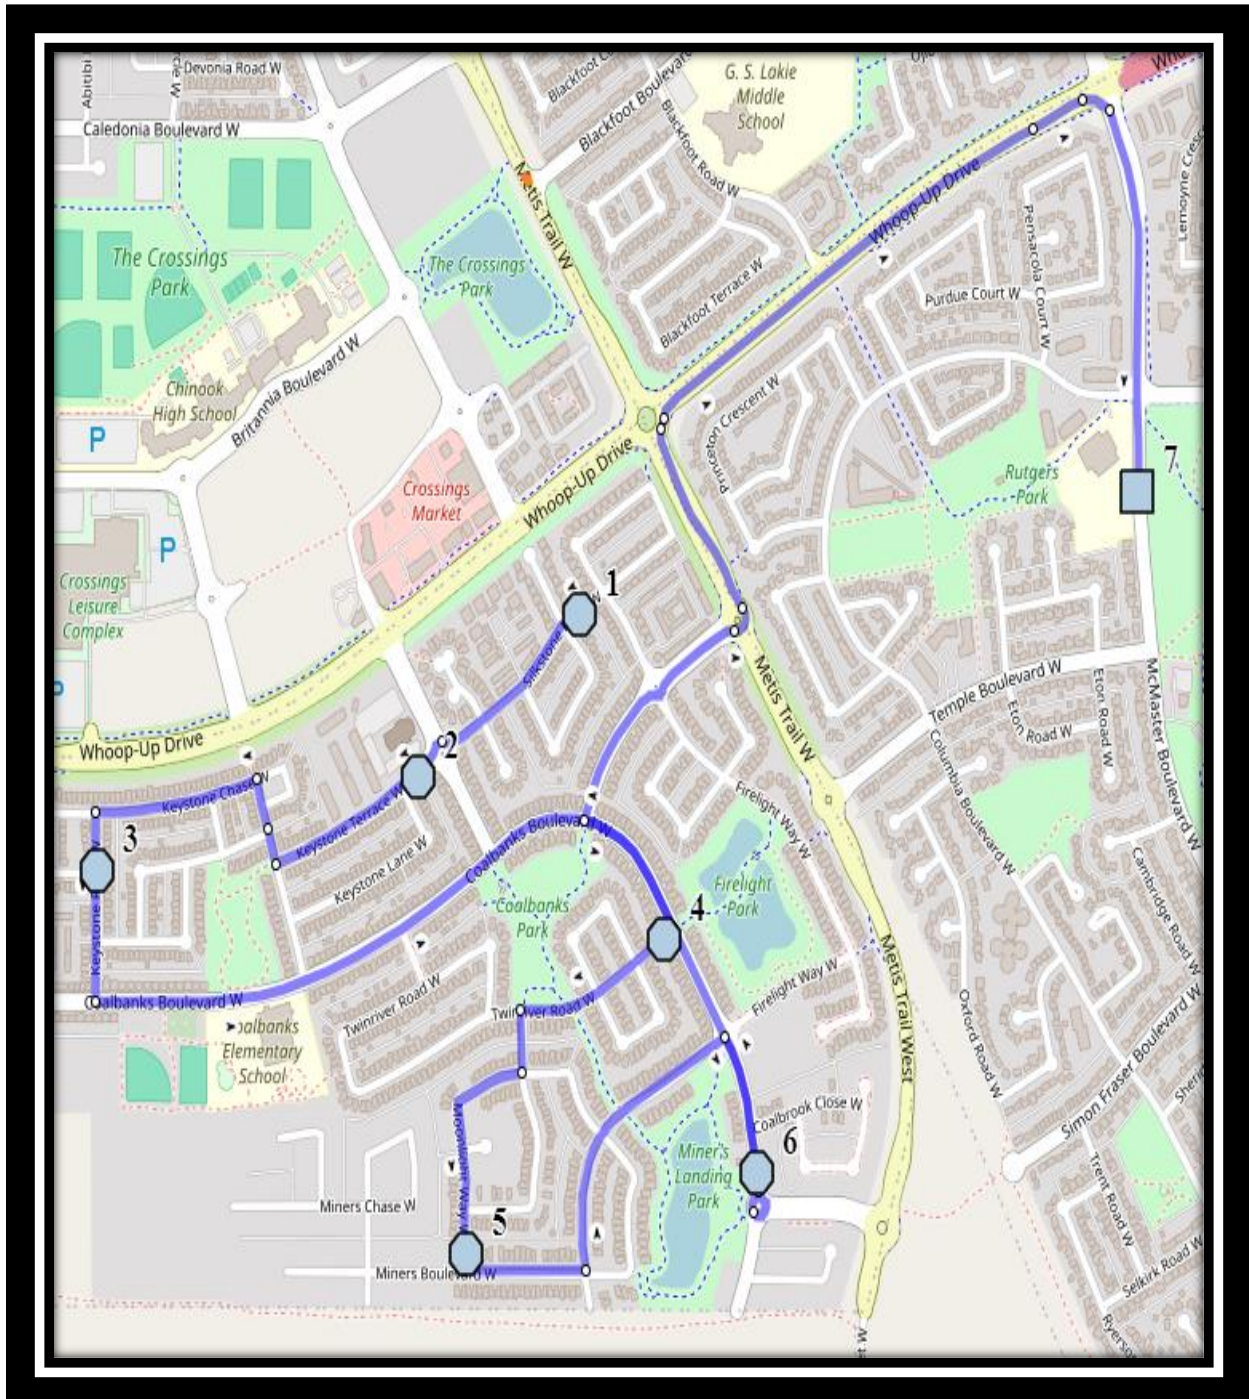

# St. Martha W1

REVISED: December.22 2025

EFFECTIVE: January.5/2025

## The Children of St. Martha – 206 McMaster Blvd W

Please arrive 10 minutes before scheduled pick up and drop off times. Times shown may vary due to weather & traffic conditions.  
Bus routes and maps are subject to change. For the most up-to-date version, visit [www.southland.ca/lethbridge](http://www.southland.ca/lethbridge).