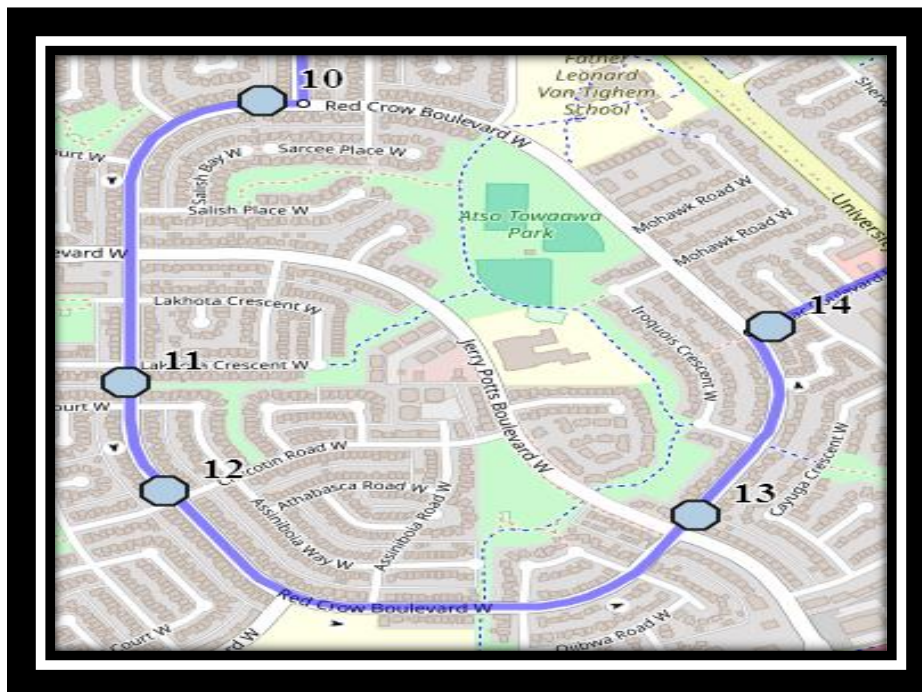

St. Pats W1

REVISED: December 3, 2025

EFFECTIVE: December 5, 2025

St. Patrick Fine Arts – 80 Rivergreen Road West – (403) 327-4386

Please arrive 10 minutes before scheduled pick up and drop off times. Times shown may vary due to weather & traffic conditions.

Bus routes and maps are subject to change. For the most up-to-date version, visit www.southland.ca/lethbridge.