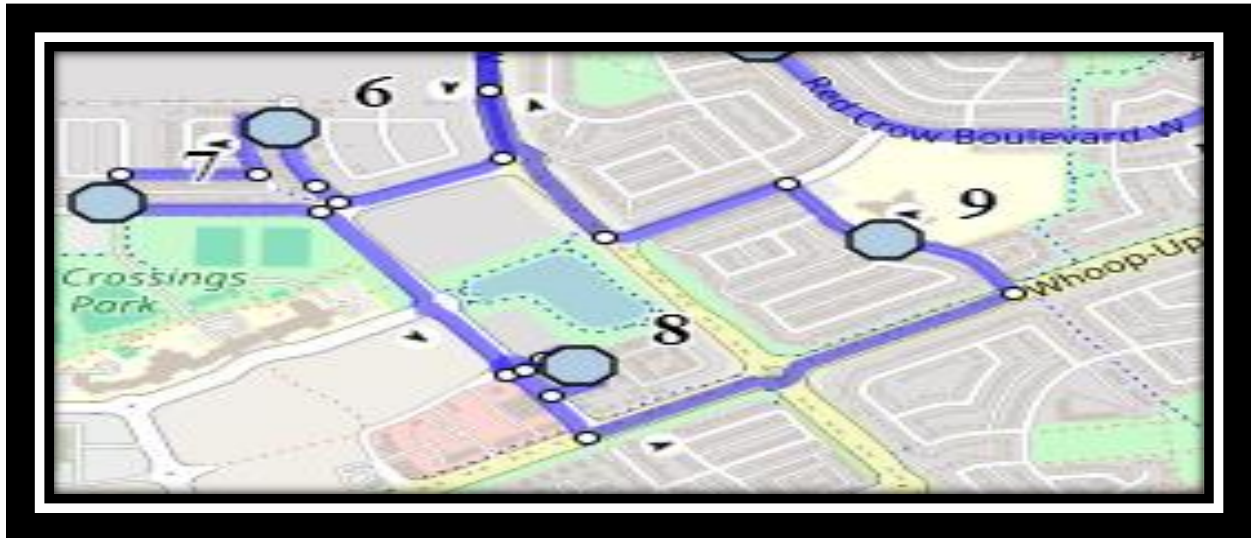

St. Pats W1

REVISED: December 3, 2025

EFFECTIVE: December 5, 2025

St. Patrick Fine Arts – 80 Rivergreen Road West – (403) 327-4386

Please arrive 10 minutes before scheduled pick up and drop off times. Times shown may vary due to weather & traffic conditions.

Bus routes and maps are subject to change. For the most up-to-date version, visit www.southland.ca/lethbridge.