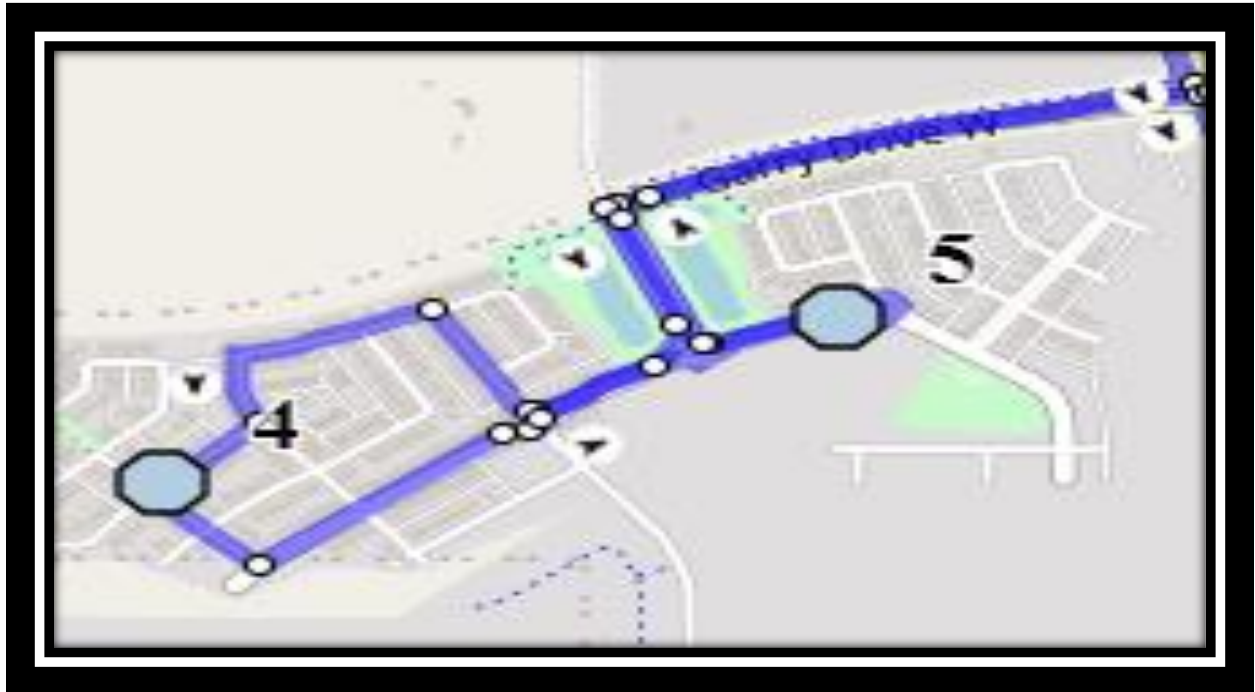

St. Pats W1

REVISED: December 3, 2025

EFFECTIVE: December 5, 2025

St. Patrick Fine Arts – 80 Rivergreen Road West – (403) 327-4386

Please arrive 10 minutes before scheduled pick up and drop off times. Times shown may vary due to weather & traffic conditions.

Bus routes and maps are subject to change. For the most up-to-date version, visit www.southland.ca/lethbridge.