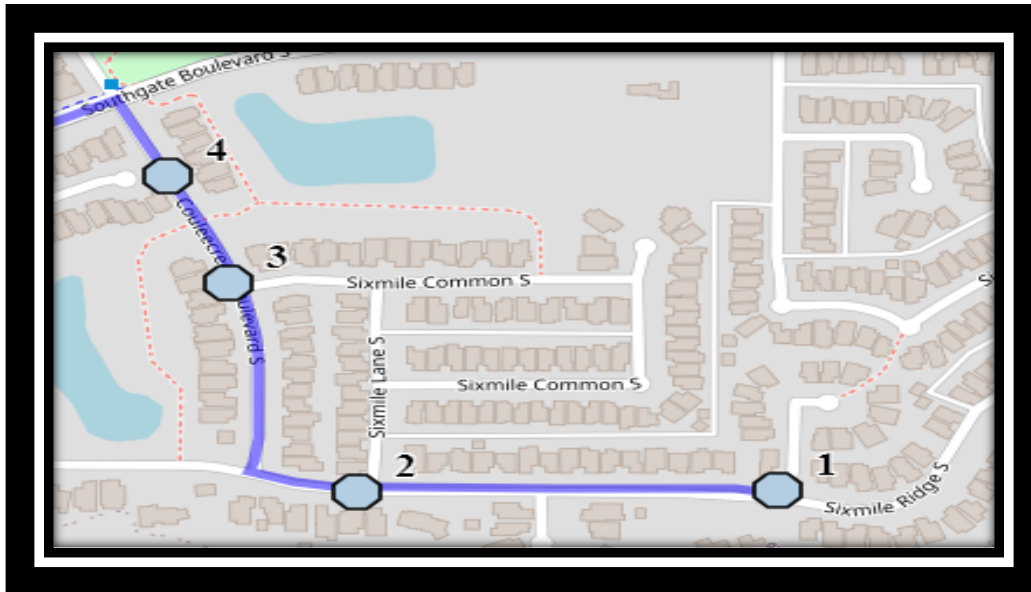

LCI S1

REVISED: January 16, 2026

EFFECTIVE: January 21, 2026

Lethbridge Collegiate Institute – 1701 5 Ave South – (403) 328-9606

Please arrive 10 minutes before scheduled pick up and drop off times. Times shown may vary due to weather & traffic conditions.

Bus routes and maps are subject to change. For the most up-to-date version, visit www.southland.ca/lethbridge.