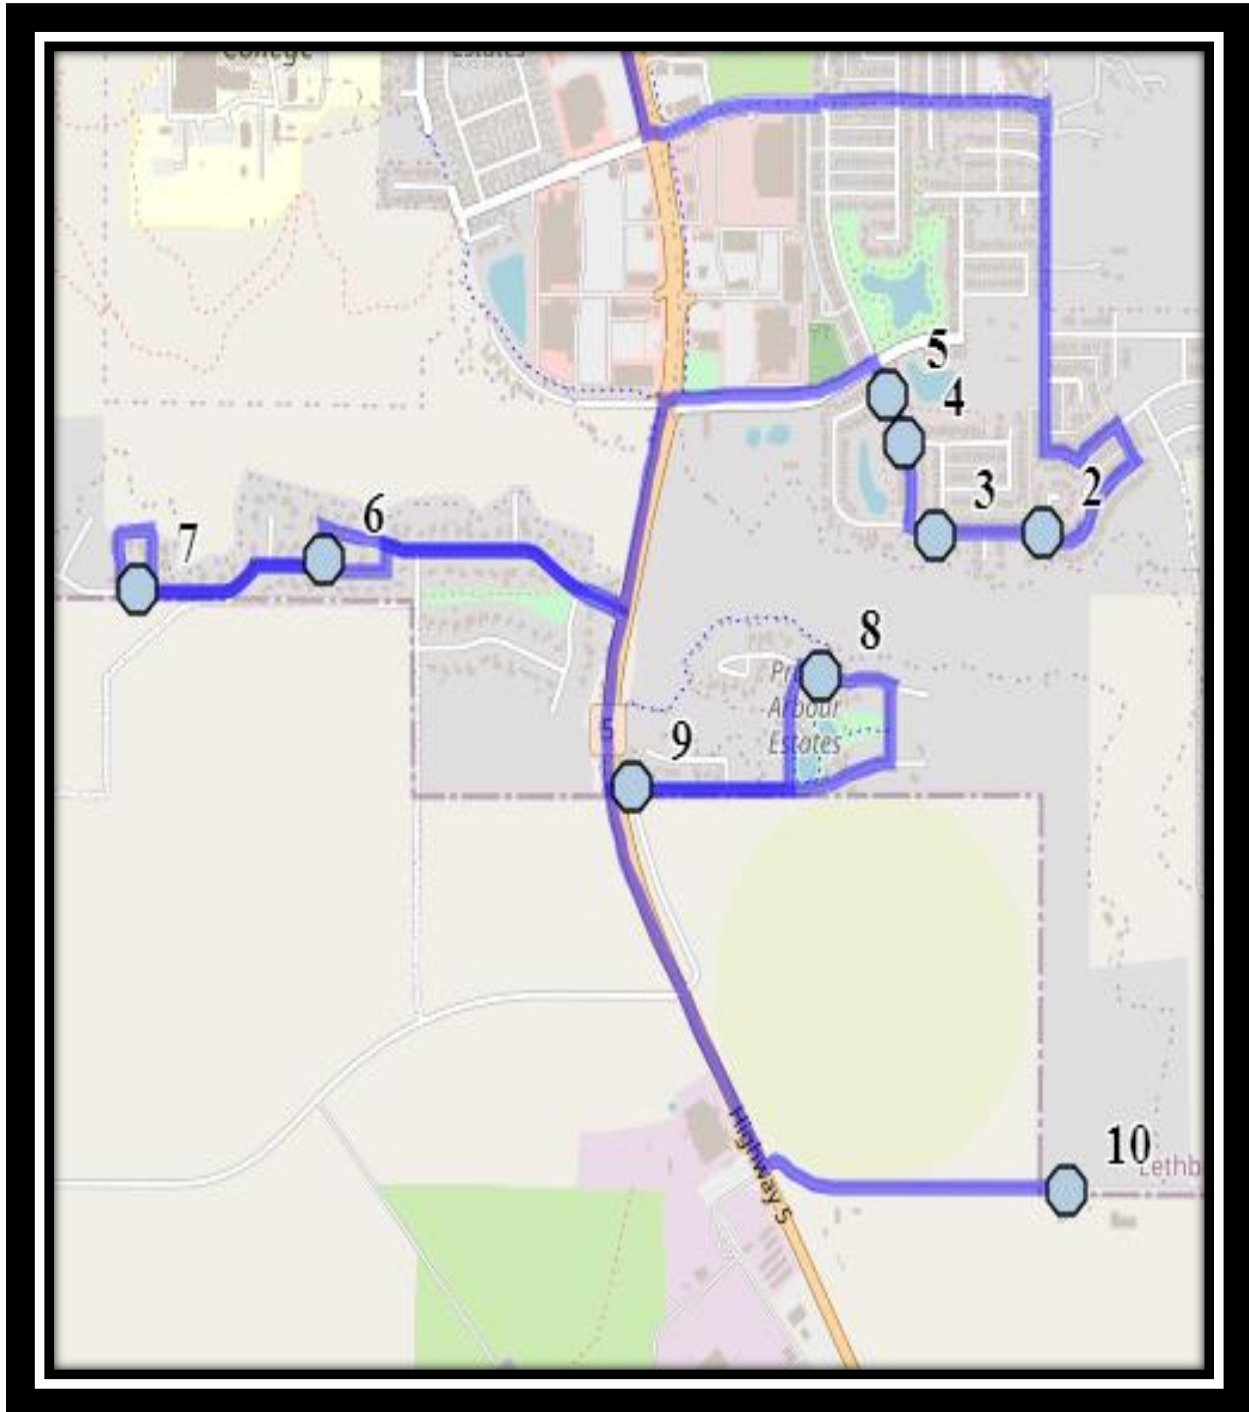

LCI S1

REVISED: January 16, 2026

EFFECTIVE: January 21, 2026

PM Route

Lethbridge Collegiate Institute – 1701 5 Ave South – (403) 328-9606

Please arrive 10 minutes before scheduled pick up and drop off times. Times shown may vary due to weather & traffic conditions.

Bus routes and maps are subject to change. For the most up-to-date version, visit www.southland.ca/lethbridge.