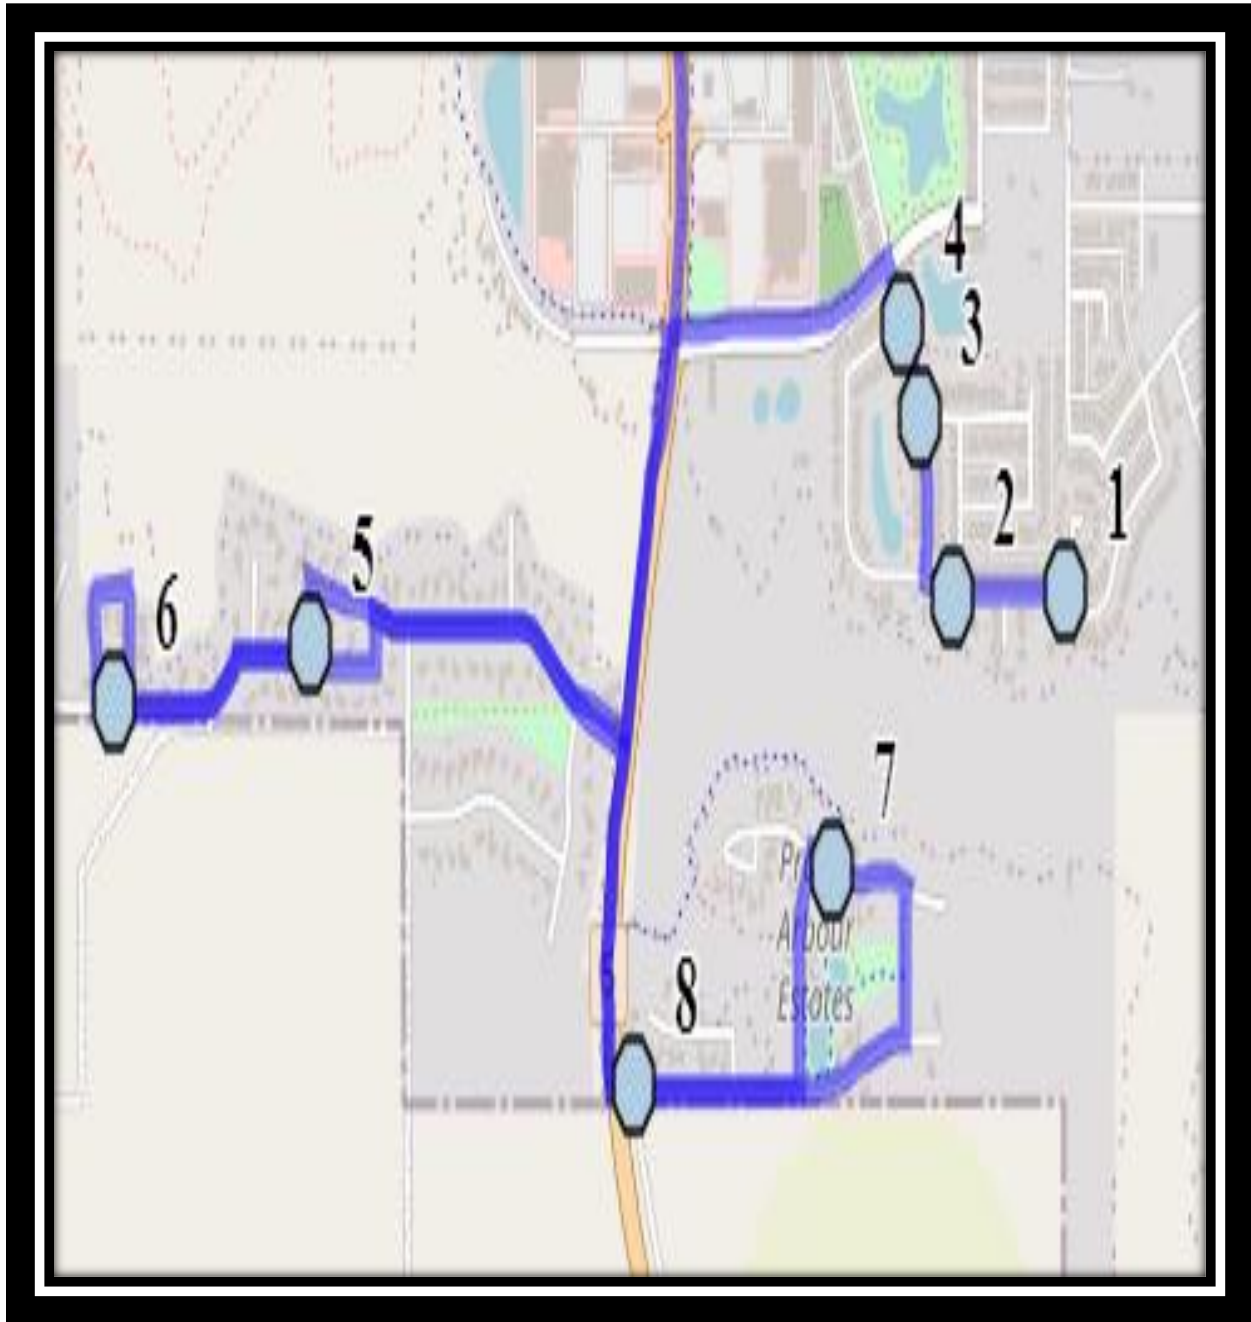

LCI S1

REVISED: January.16,2026

EFFECTIVE: January 21,2026

AM Route same as PM

Lethbridge Collegiate Institute – 1701 5 Ave South – (403) 328-9606

Please arrive 10 minutes before scheduled pick up and drop off times. Times shown may vary due to weather & traffic conditions.

#5 - 7:26 AM - Sandstone Way South Southbound - between driveways

#6 - 7:27 AM - Sandstone Road South Westbound - west of Sandstone Point

#7 - 7:32 AM - Arbourwood Terrace South Eastbound - Walkway Entrance

#7 - 3:21 PM - Sandstone Road South Westbound - west of Sandstone Point

#8 - 3:24 PM - Arbourwood Terrace South Eastbound - Walkway Entrance

#9 - 3:26 PM - Praire Arbour Blvd South - east of HWY 5 at walkway entrance

#5 - 1:09 PM - Sixmile Road South Southbound - south of Southgate Blvd at mailboxes

#6 - 1:10 PM - Sandstone Way South Southbound - between driveways

#7 - 1:16 PM - Sandstone Road South Westbound - west of Sandstone Point