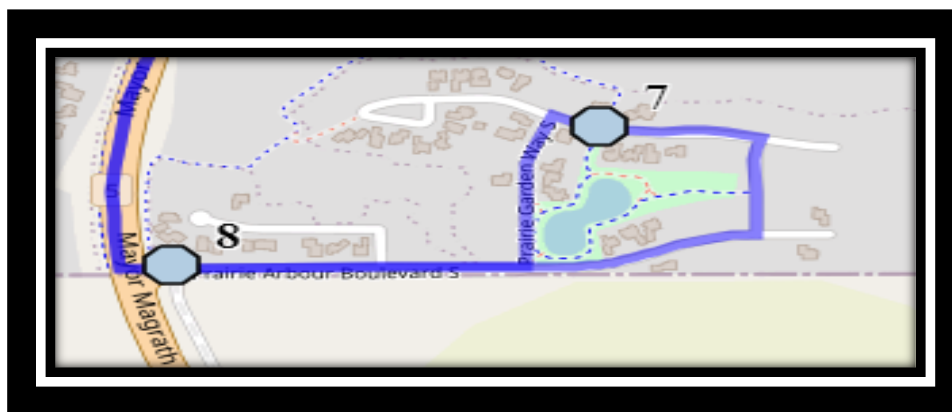

LCI S1

REVISED: January 16, 2026

EFFECTIVE: January 21, 2026

Lethbridge Collegiate Institute – 1701 5 Ave South – (403) 328-9606

Please arrive 10 minutes before scheduled pick up and drop off times. Times shown may vary due to weather & traffic conditions.

Bus routes and maps are subject to change. For the most up-to-date version, visit www.southland.ca/lethbridge.