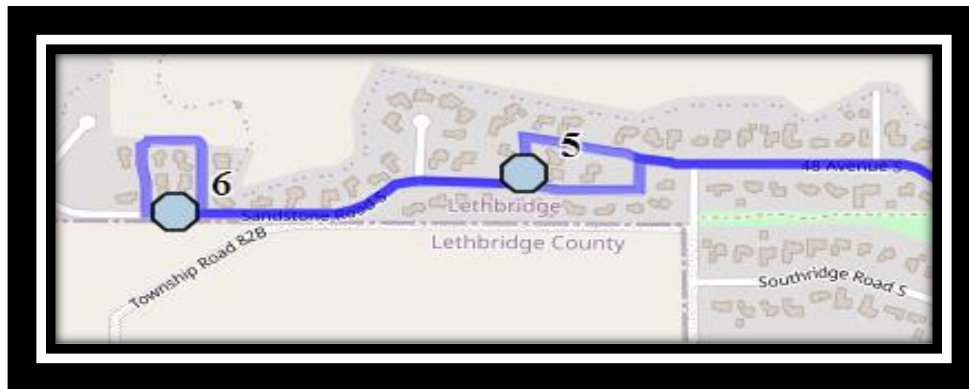

LCI S1

REVISED: January 16, 2026

EFFECTIVE: January 21, 2026

Lethbridge Collegiate Institute – 1701 5 Ave South – (403) 328-9606

Please arrive 10 minutes before scheduled pick up and drop off times. Times shown may vary due to weather & traffic conditions.

Bus routes and maps are subject to change. For the most up-to-date version, visit www.southland.ca/lethbridge.