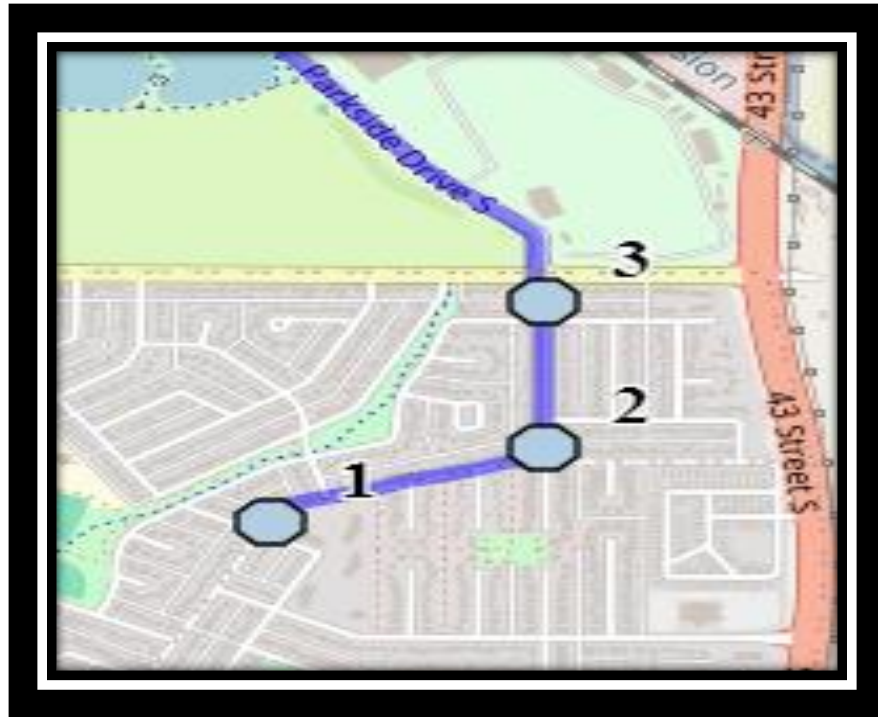

Paterson S1

REVISED: January.8,2026

EFFECTIVE: January.12,2026

Gilbert Paterson Middle School – 2109 12 Ave South – (403) 329-0125

Please arrive 10 minutes before scheduled pick up and drop off times. Times shown may vary due to weather & traffic conditions.

Bus routes and maps are subject to change. For the most up-to-date version, visit www.southland.ca/lethbridge.