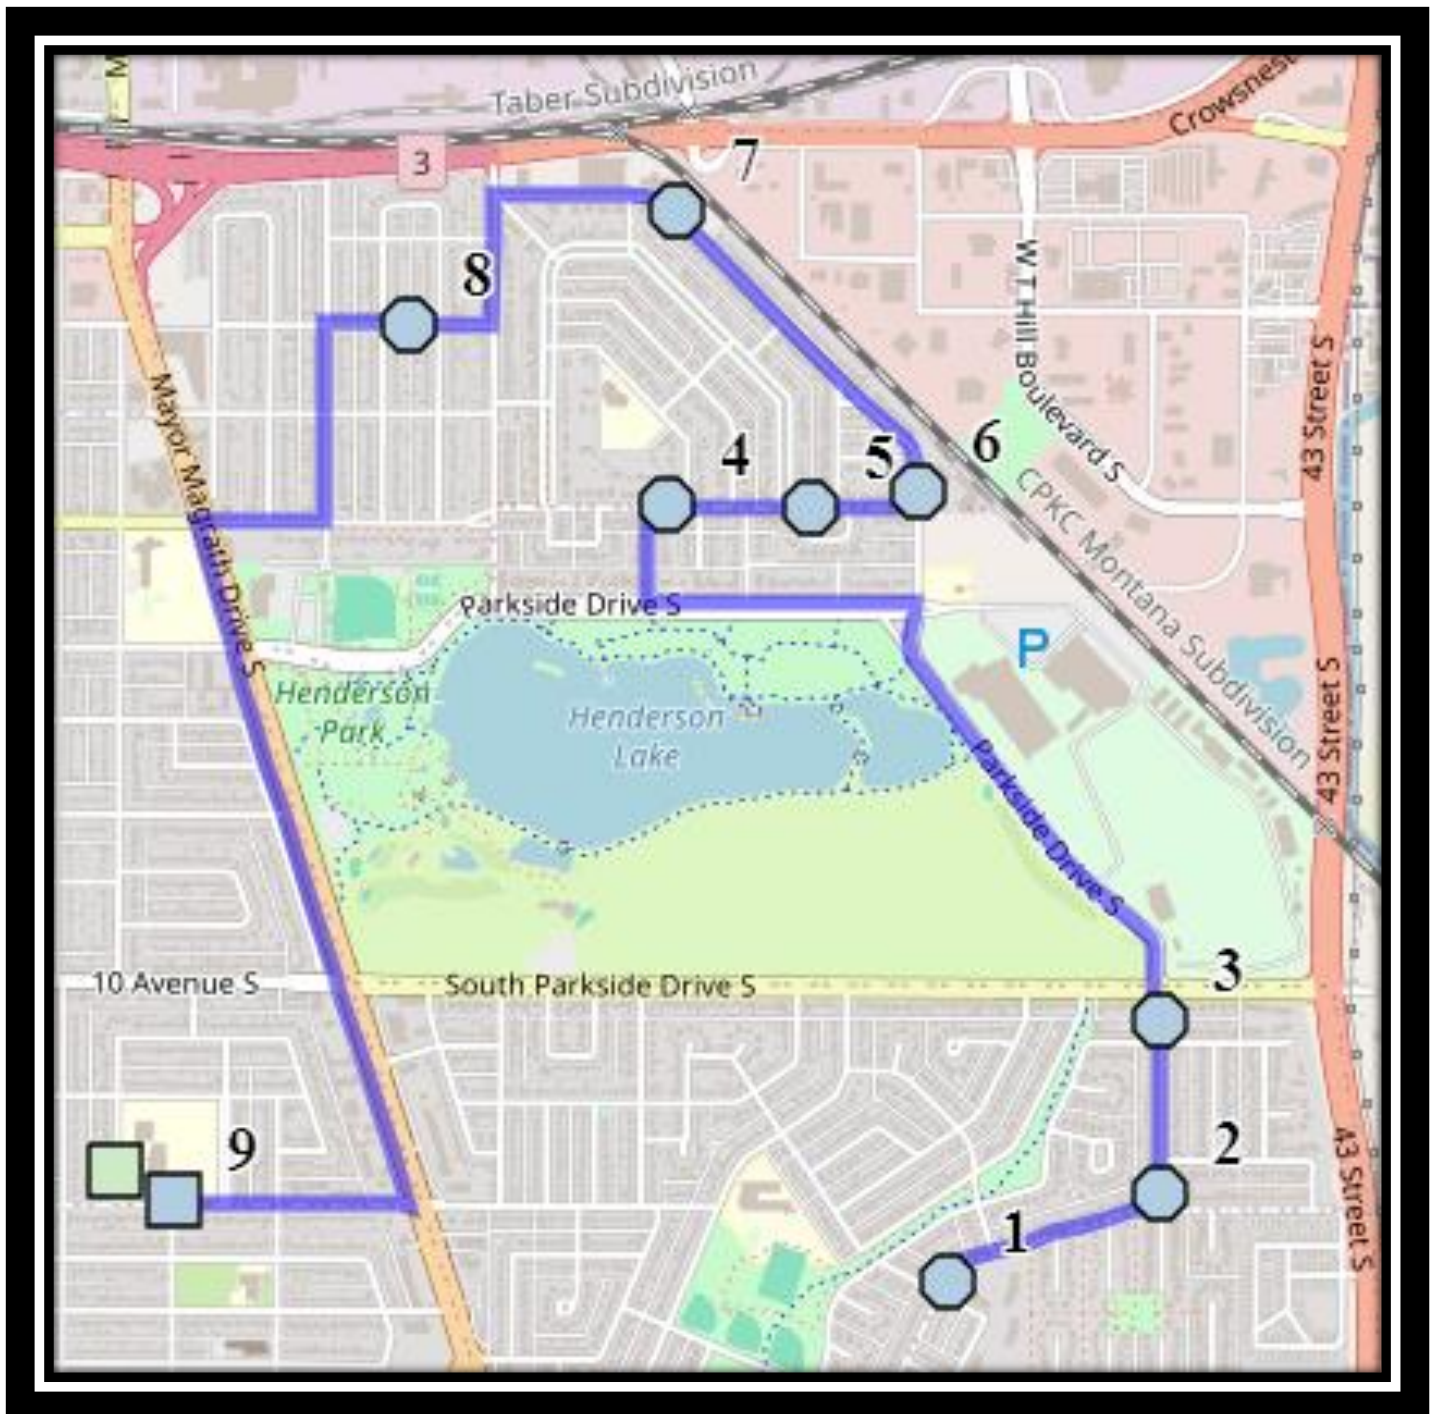

Paterson S1

REVISED: January.8,2026

EFFECTIVE: January.12,2026

PM Route same direction as AM

Gilbert Paterson Middle School – 2109 12 Ave South – (403) 329-0125

Please arrive 10 minutes before scheduled pick up and drop off times. Times shown may vary due to weather & traffic conditions.

#3 - 7:26 AM - Great Lakes Rd S Northbound - North of Glacier

#4 - 7:32 AM - 6 Ave South Westbound - west of Corvette at driveway

#5 - 7:33 AM - 6 Ave South Eastbound- west of 33 St at alley

#6 - 7:35 AM - 34 Street South - north of 6 Ave S near the alley

#2 - 11:57 AM - Lakemount Blvd South Northbound - north of Sylvan Rd at concert pad

#3 - 11:59 AM - Great Lakes Rd South, northbound before alley

#4 - 12:00 PM - Great Lakes Rd S Northbound - North of Glacier

#5 - 12:05 PM - 6 Ave South Eastbound - west of Corvette at driveway

#6 - 12:07 PM - 6 Ave South Eastbound- west of 33 St at alley

#7 - 12:08 PM - 34 Street South - north of 6 Ave S near the alley

#8 - 12:10 PM - Leaside Ave South - south of Falaise St at fir hydrant