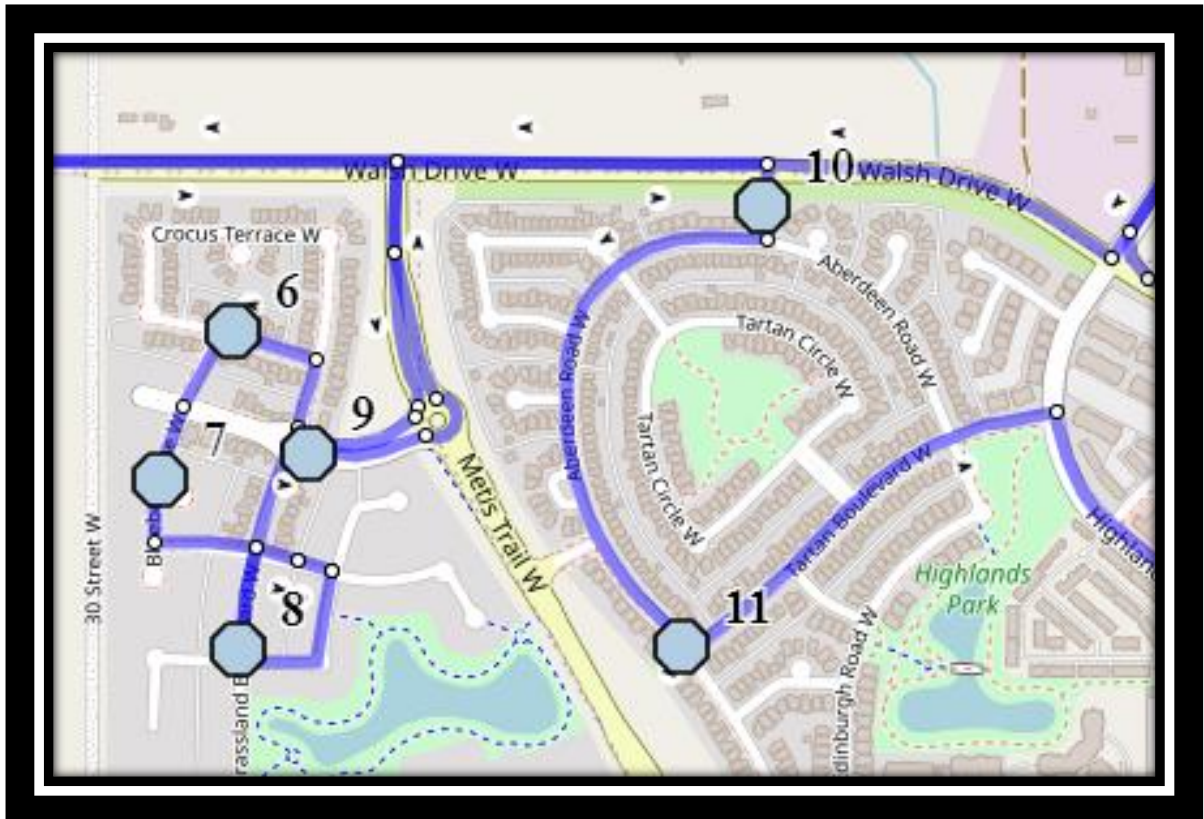

Van Tighem W1

REVISED: January.5,2026

EFFECTIVE: January.7,2026

Father Leonard Van Tighem (403)-381-0953

25 Stoney Crescent W, Lethbridge, AB. T1K 6V5

Please arrive 5 minutes before scheduled pick up and drop off times. Times shown may vary due to weather & traffic conditions.
Bus routes and maps are subject to change. For the most up-to-date version, visit www.southland.ca/lethbridge.