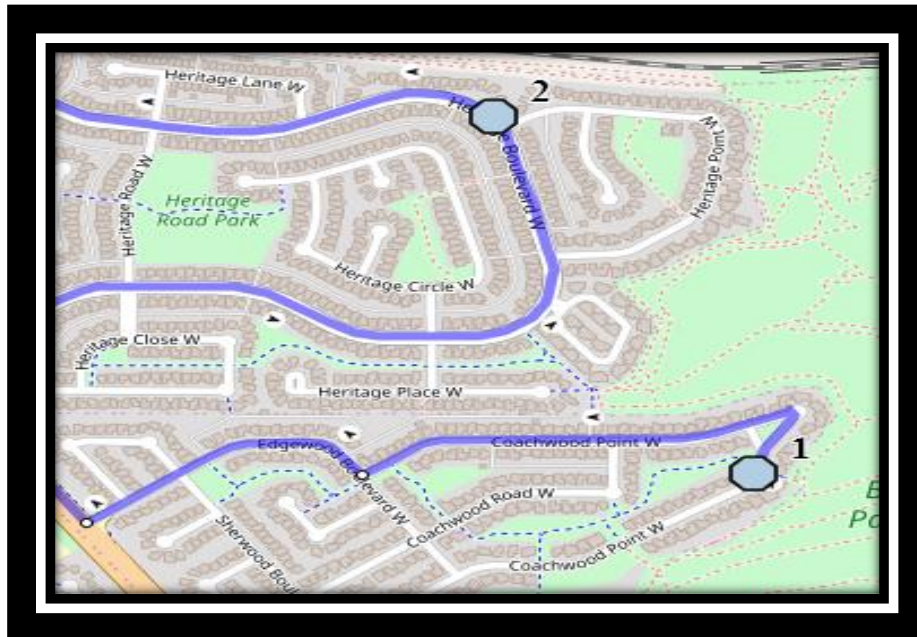

Van Tighem W1

REVISED: January.5,2026

EFFECTIVE: January.7,2026

Father Leonard Van Tighem (403)-381-0953
25 Stoney Crescent W, Lethbridge, AB. T1K 6V5

Please arrive 5 minutes before scheduled pick up and drop off times. Times shown may vary due to weather & traffic conditions.
Bus routes and maps are subject to change. For the most up-to-date version, visit www.southland.ca/lethbridge.