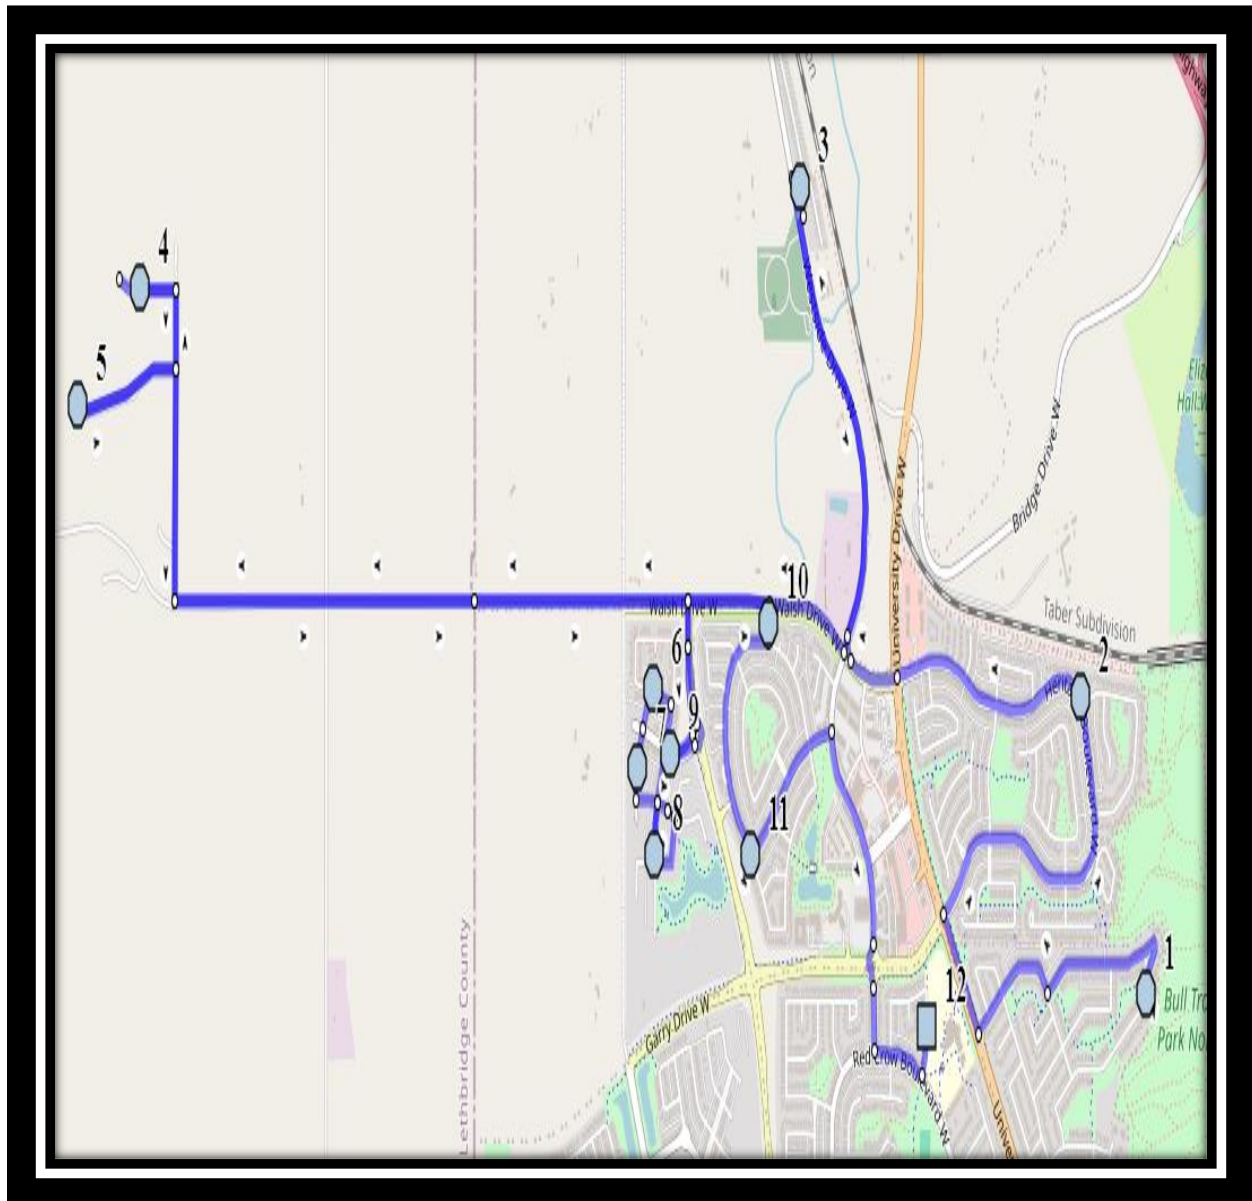

Van Tighem W1

REVISED: January.5,2026

EFFECTIVE: January.7,2026

AM / PM Route Same Order

Father Leonard Van Tighem (403)-381-0953
25 Stoney Crescent W, Lethbridge, AB. T1K 6V5

Please arrive 5 minutes before scheduled pick up and drop off times. Times shown may vary due to weather & traffic conditions.
Bus routes and maps are subject to change. For the most up-to-date version, visit www.southland.ca/lethbridge.