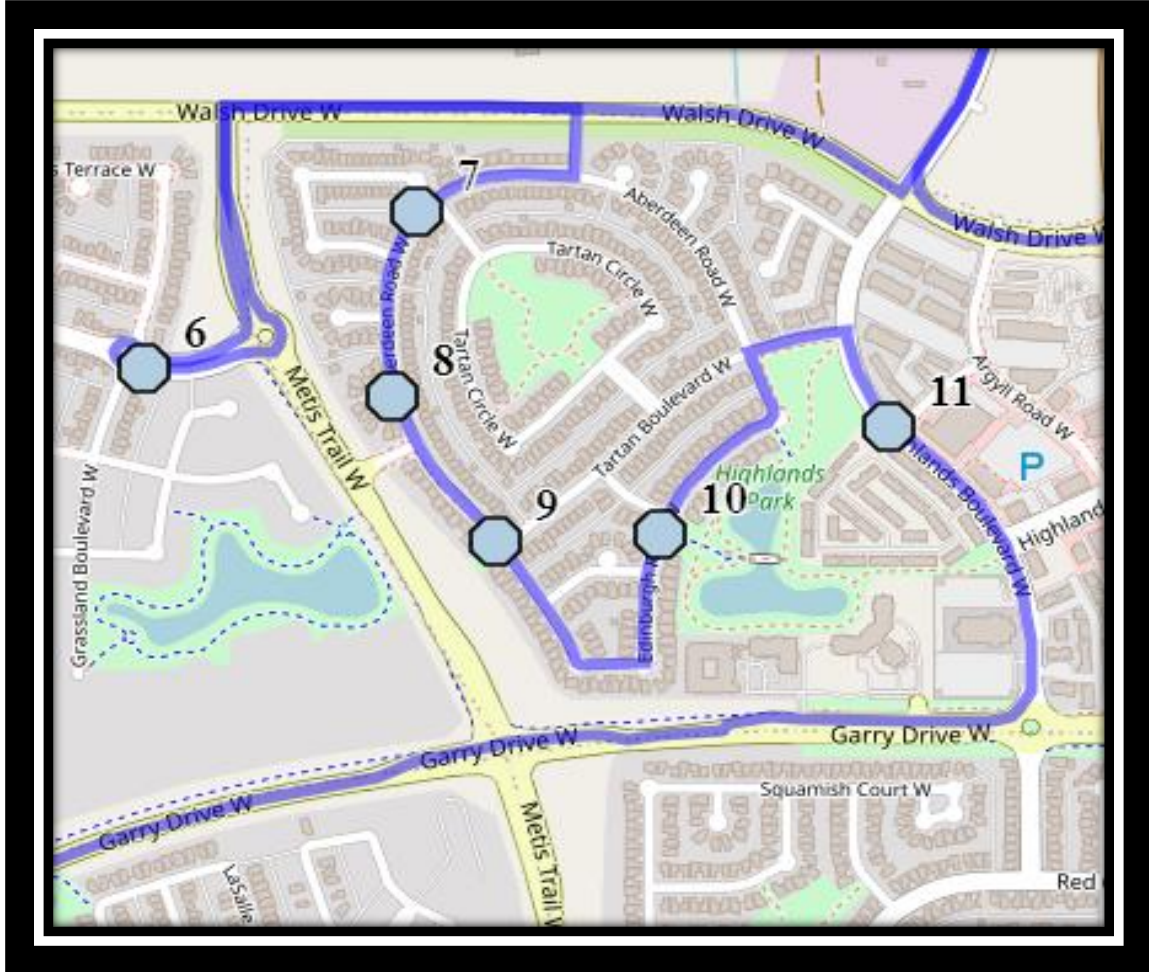

West Coulee Station Spanish W4

REVISED: January 14, 2026

EFFECTIVE: January 21, 2026

West Coulee Station – 1350 Abitibi Rd W – 587-787-3740

Please arrive 10 minutes before scheduled pick up and drop off times. Times shown may vary due to weather & traffic conditions.
Bus routes and maps are subject to change. For the most up-to-date version, visit www.southland.ca/lethbridge.