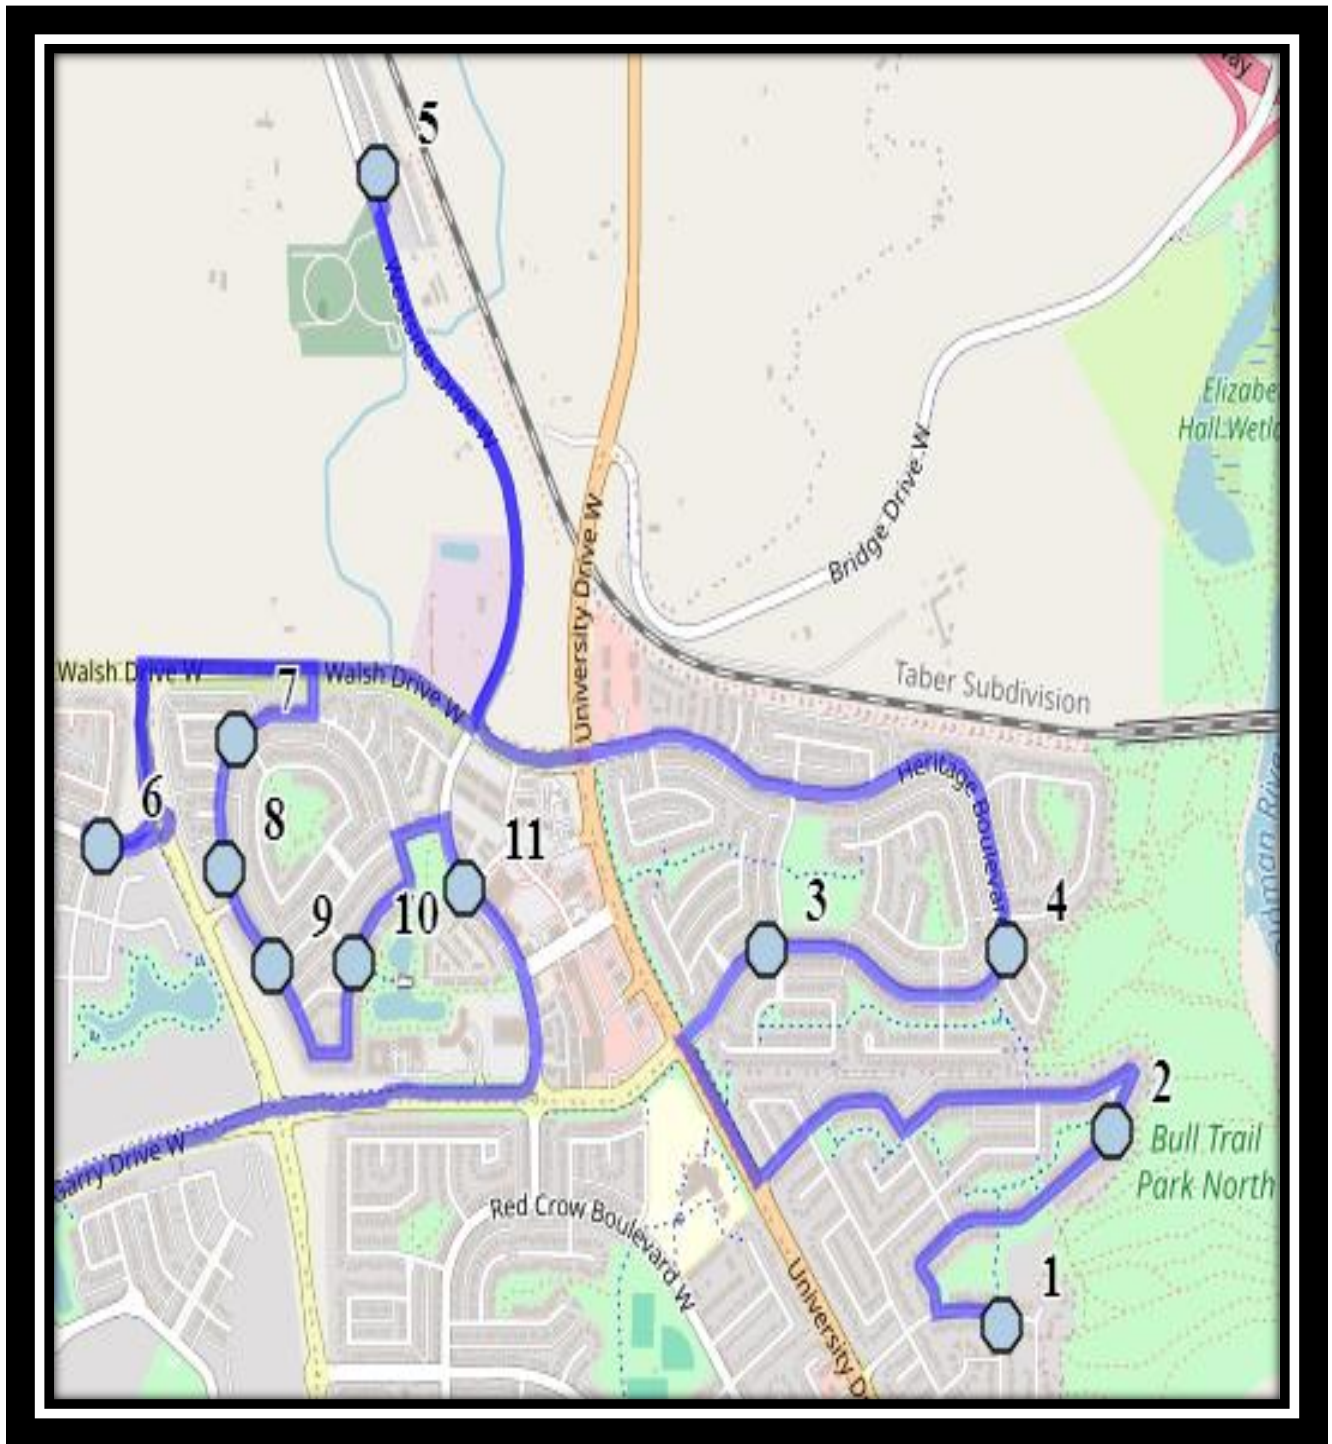

West Coulee Station Spanish W4

REVISED: January 14, 2026

EFFECTIVE: January 21, 2026

AM Route

West Coulee Station – 1350 Abitibi Rd W – 587-787-3740

Please arrive 10 minutes before scheduled pick up and drop off times. Times shown may vary due to weather & traffic conditions. Bus routes and maps are subject to change. For the most up-to-date version, visit www.southland.ca/lethbridge.

West Coulee Station Spanish W4

REVISED: January 14, 2026

EFFECTIVE: January 21, 2026

Monday – Friday

#1 - 7:45 AM - Wildwood Road W Northbound - corner at Ridgewood Blvd

#2 - 7:47 AM - Coachwood Point W Northbound - at green space pathway

#6 - 8:05 AM - Country Meadows Blvd West Eastbound - east of Crocus at lamp post

#7 - 8:09 AM - Aberdeen Road West Southbound - south of Aberdeen Cres before alley

#8 - 8:10 AM - Aberdeen Road West Southbound - north of Aberdeen Lk at mailbox