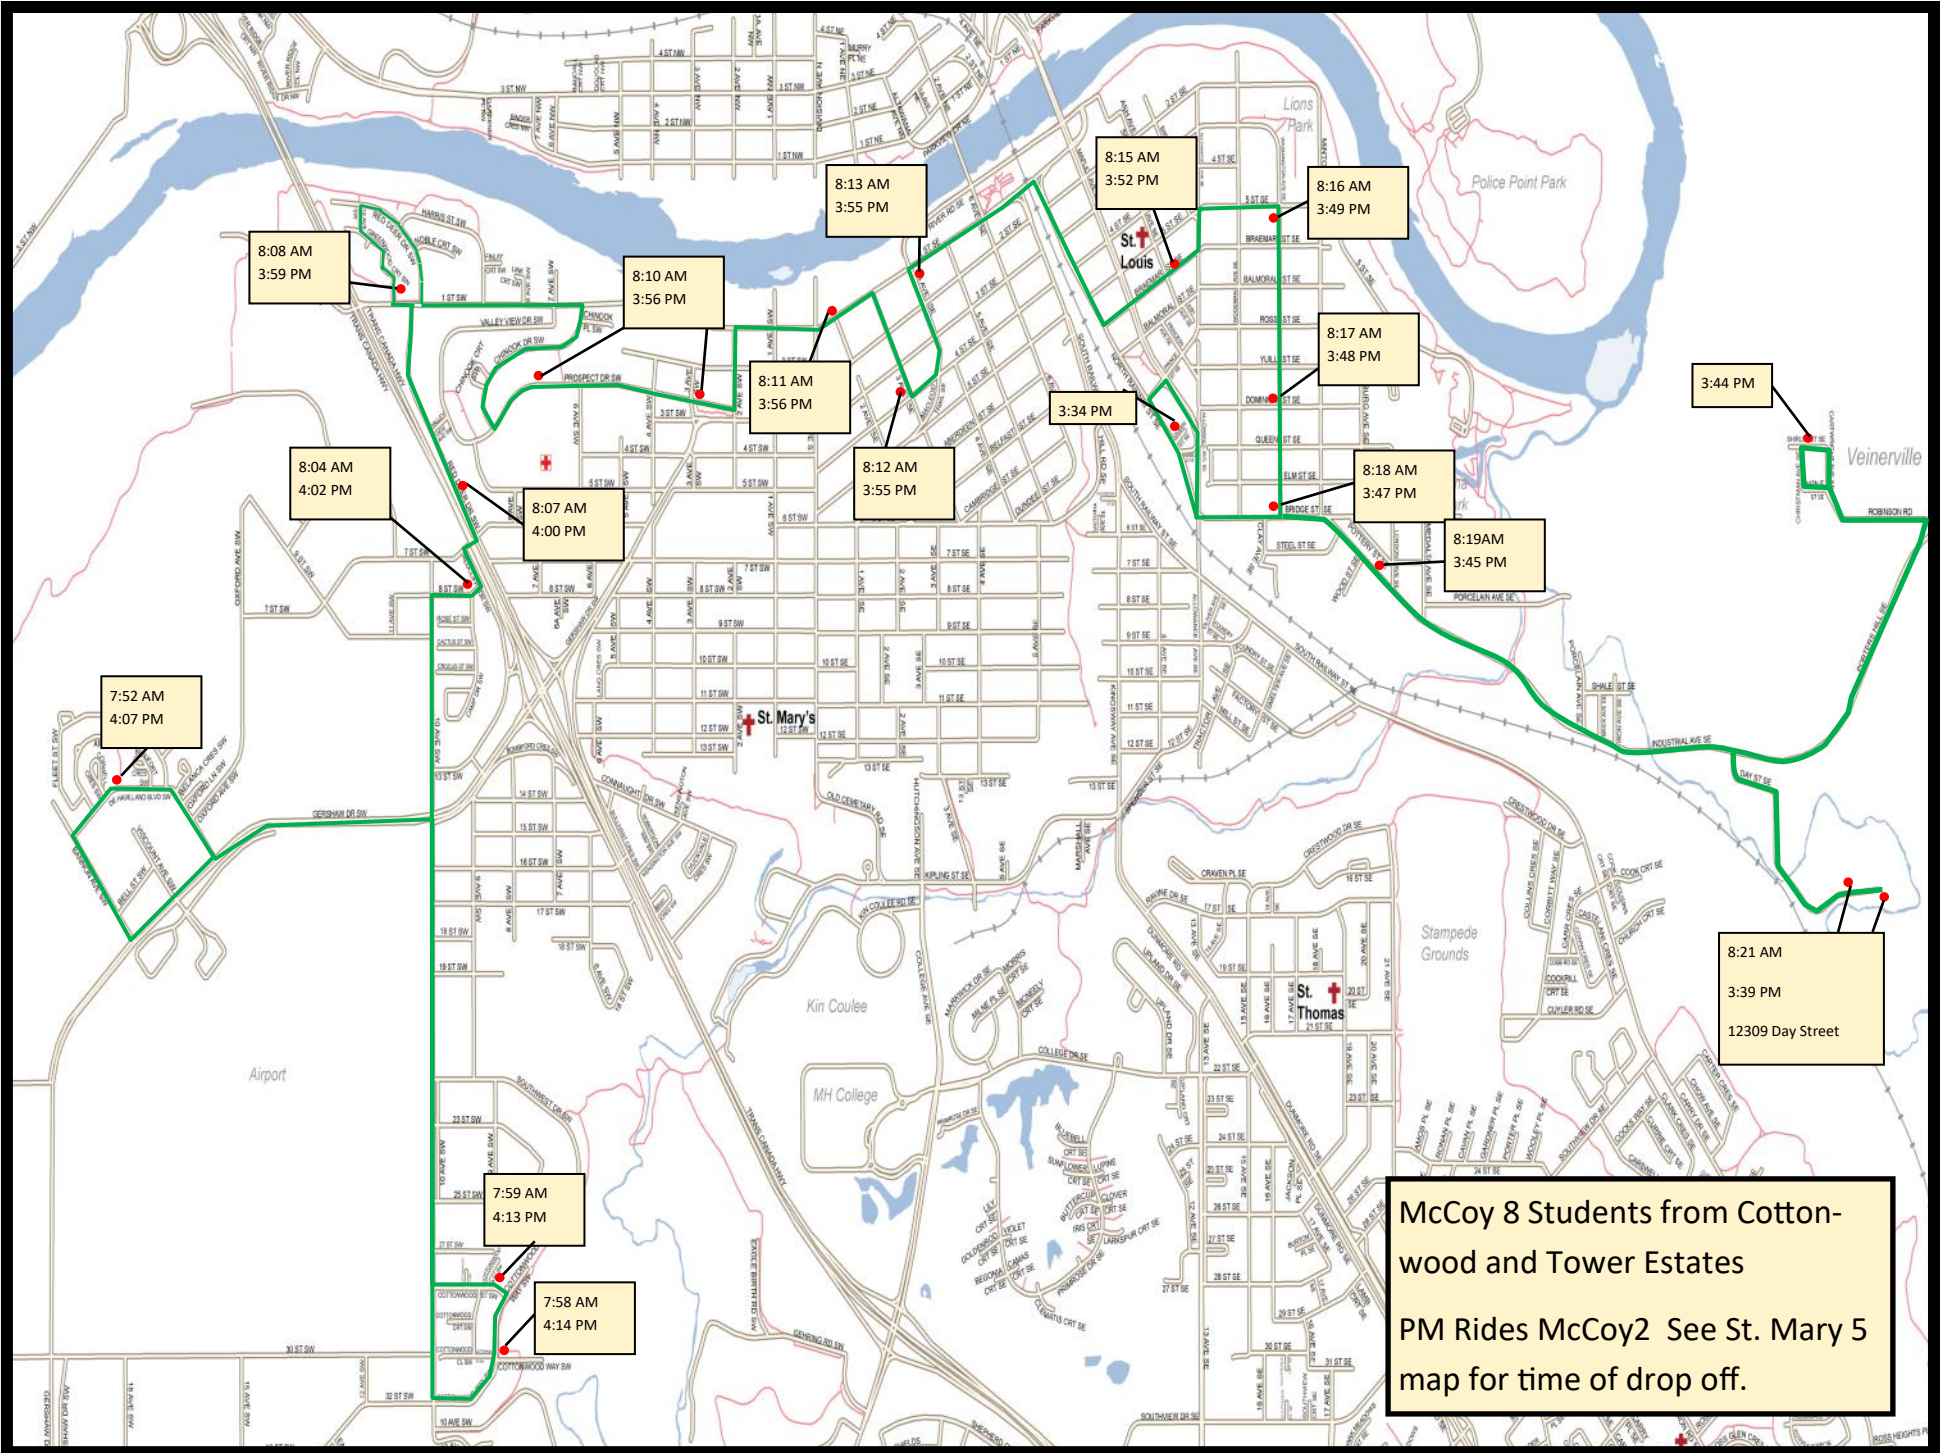

St. Mary's 5

McCoy 8 Students from Cottonwood and Tower Estates
PM Rides McCoy2 See St. Mary 5 map for time of drop off.