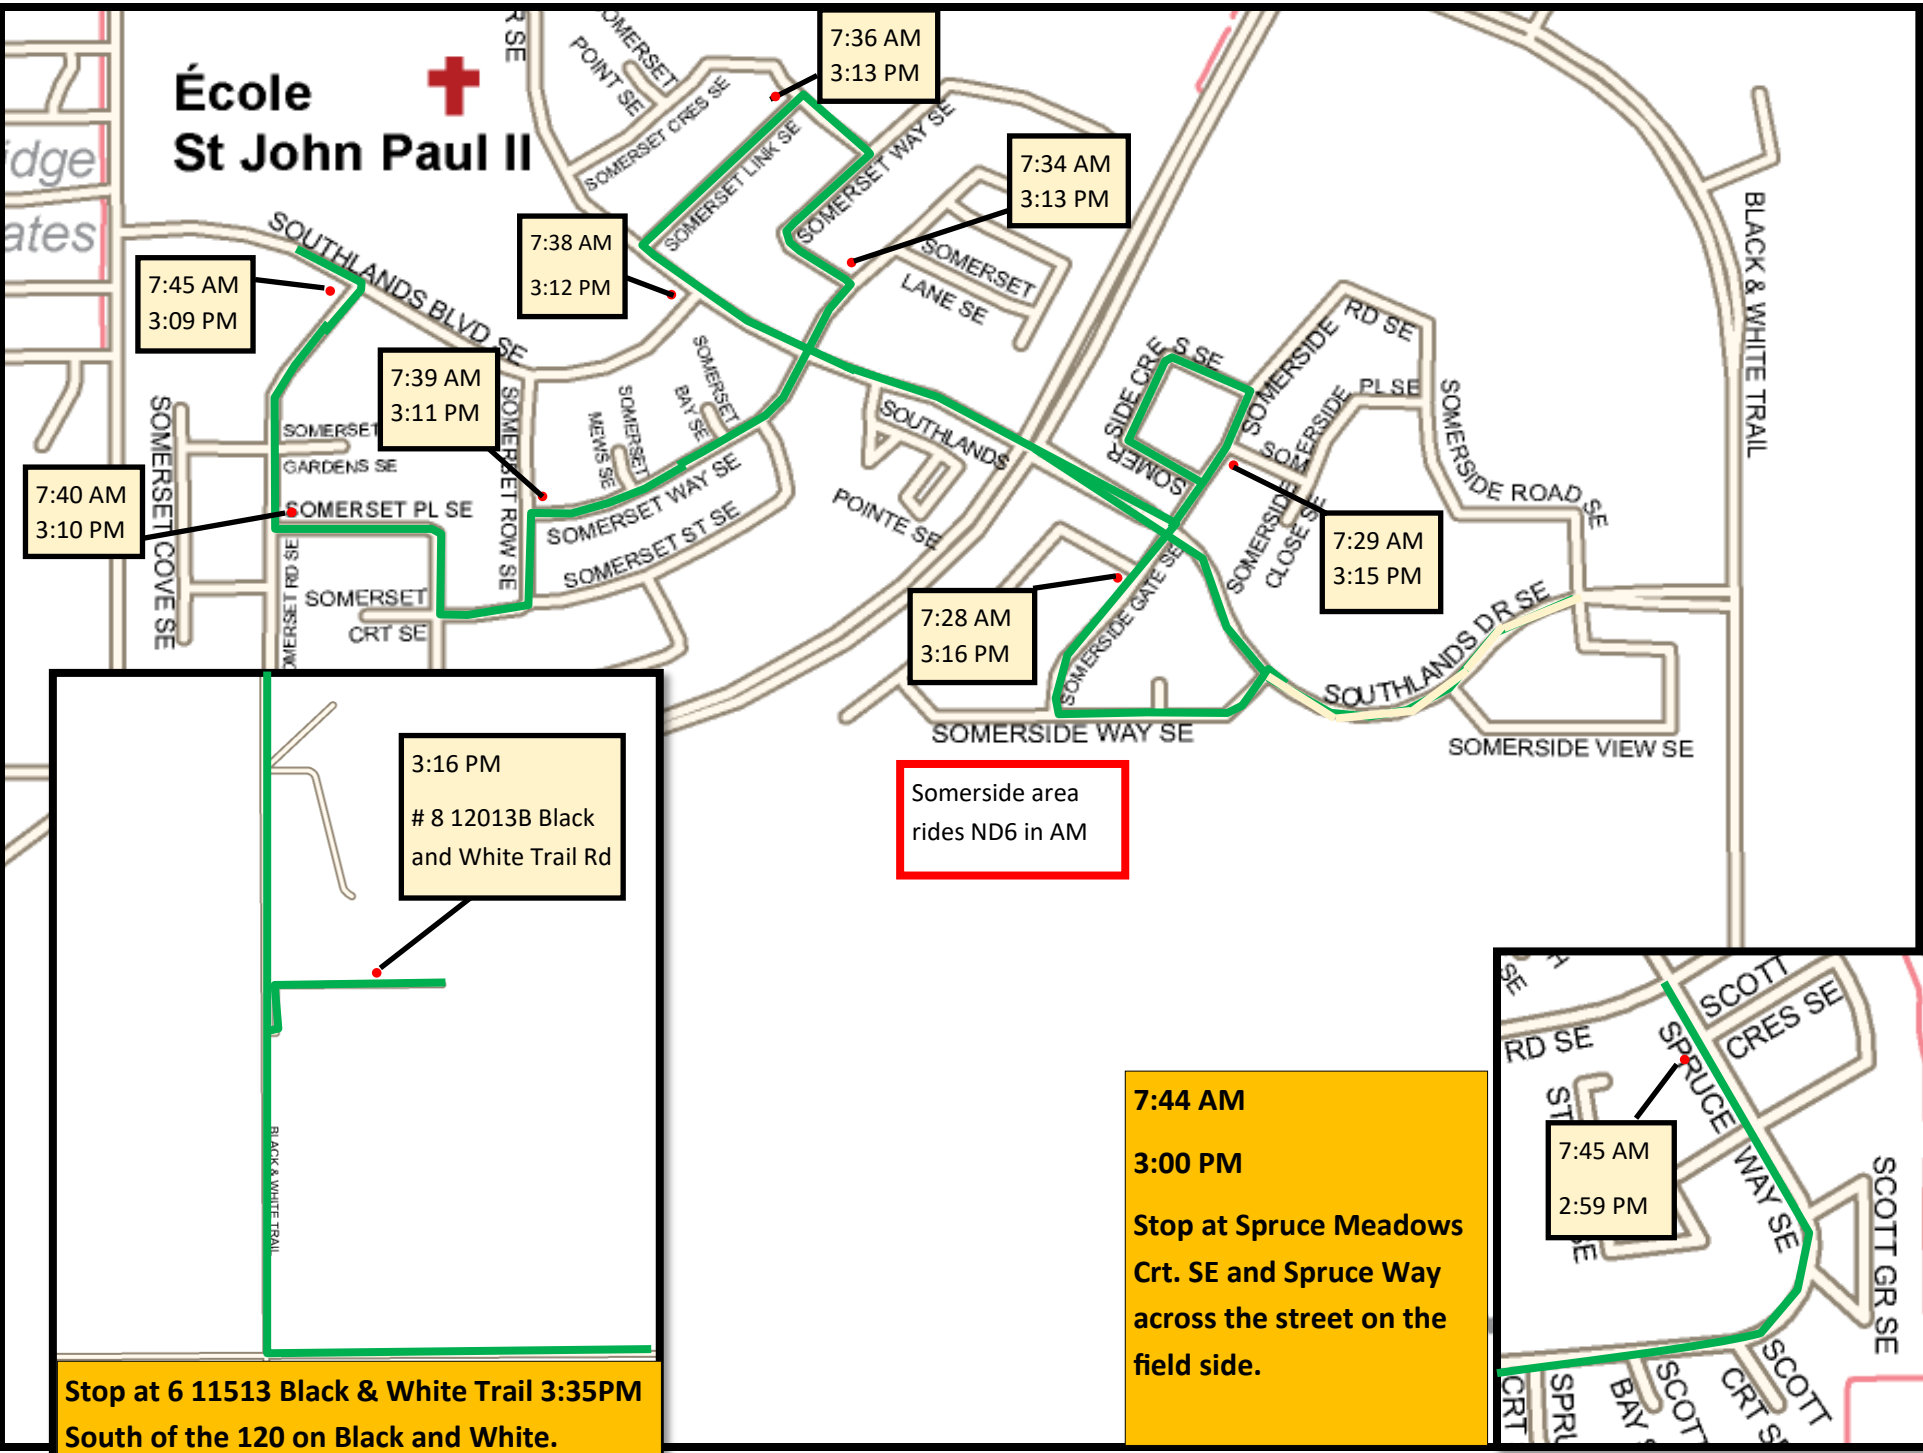

École 
St John Paul II

Somerside area rides ND6 in AM

7:44 AM
3:00 PM
Stop at Spruce Meadows Cr. SE and Spruce Way across the street on the field side.

Stop at 6 11513 Black & White Trail 3:35PM
South of the 120 on Black and White.