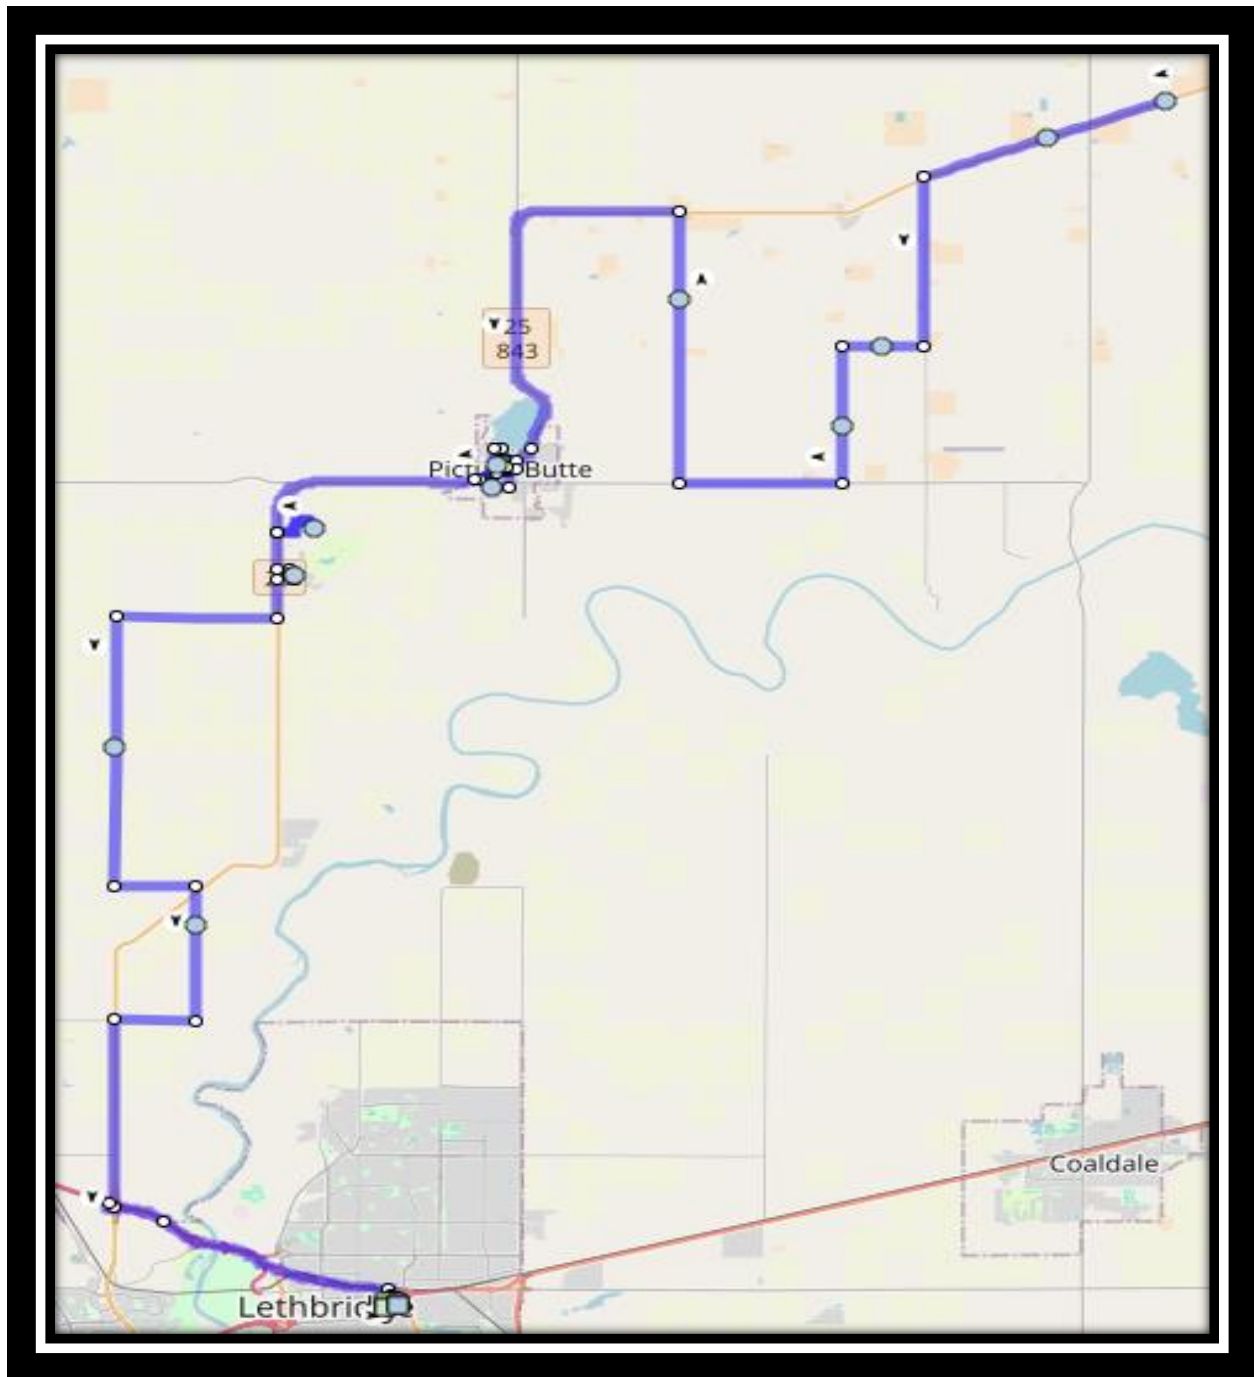

CFM PICTURE BUTTE

REVISED: January 30, 2026

EFFECTIVE: February 4, 2026

PM reverse of AM alternate order

Catholic Central High East – 405 18 Street South – (403) 327-4596

St. Francis Middle School – 333 18 Street South – (403) 327-3402

Ecole St. Mary's – 422 20 Street South – (403) 327-3098

Please arrive 10 minutes before scheduled pick up and drop off times. Times shown may vary due to weather & traffic conditions.

Bus routes and maps are subject to change. For the most up-to-date version, visit www.southland.ca/lethbridge.