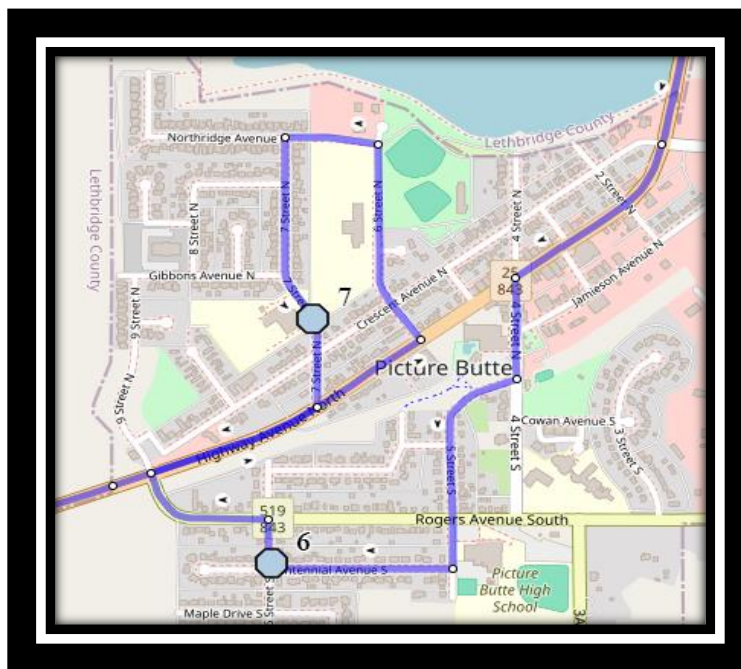

CFM PICTURE BUTTE

REVISED: January 30, 2026

EFFECTIVE: February 4, 2026

Catholic Central High East – 405 18 Street South – (403) 327-4596

St. Francis Middle School – 333 18 Street South – (403) 327-3402

Ecole St. Mary's – 422 20 Street South – (403) 327-3098

Please arrive 10 minutes before scheduled pick up and drop off times. Times shown may vary due to weather & traffic conditions.

Bus routes and maps are subject to change. For the most up-to-date version, visit www.southland.ca/lethbridge.