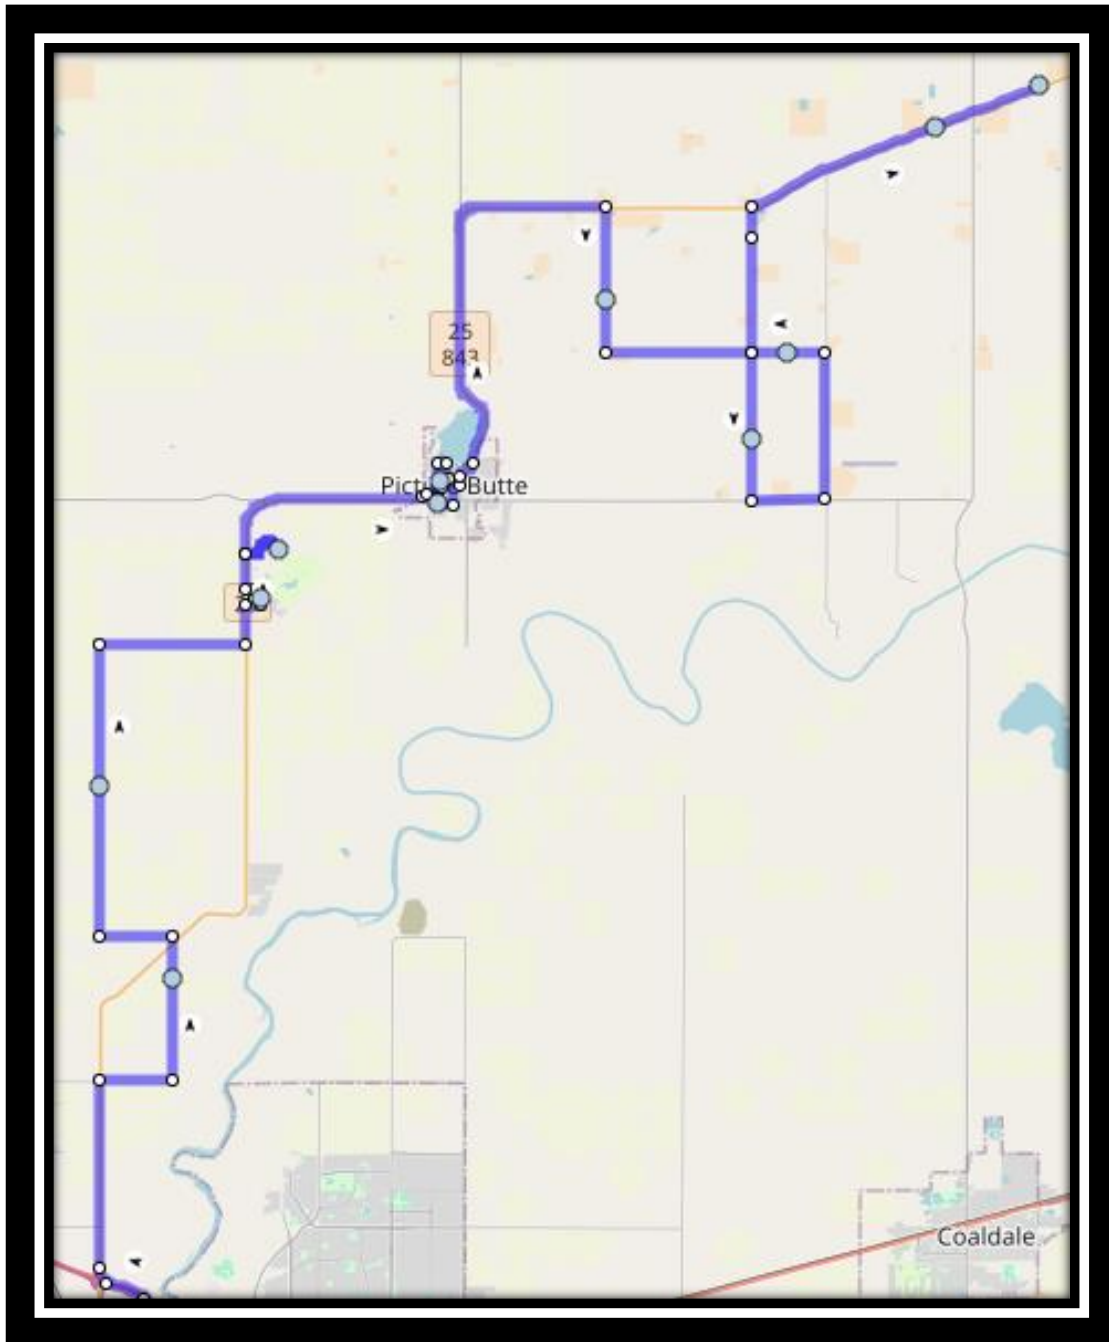

CFM PICTURE BUTTE

REVISED: January 30, 2026

EFFECTIVE: February 4, 2026

PM Route

Catholic Central High East – 405 18 Street South – (403) 327-4596

St. Francis Middle School – 333 18 Street South – (403) 327-3402

Ecole St. Mary's – 422 20 Street South – (403) 327-3098

Please arrive 10 minutes before scheduled pick up and drop off times. Times shown may vary due to weather & traffic conditions.

Bus routes and maps are subject to change. For the most up-to-date version, visit www.southland.ca/lethbridge.