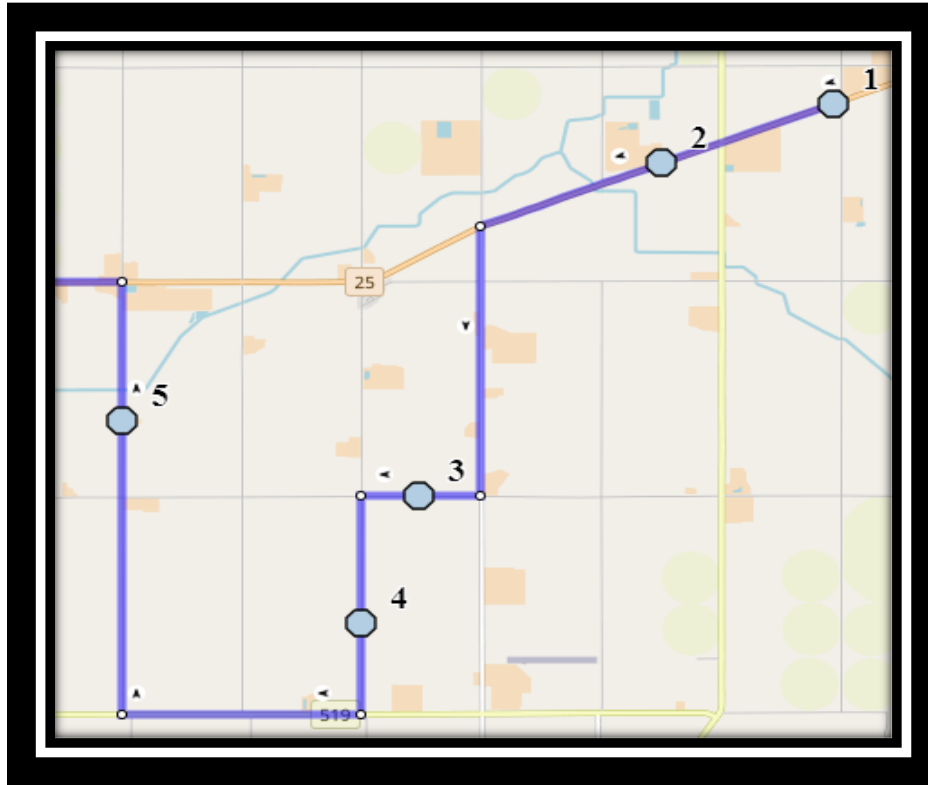

CFM PICTURE BUTTE

REVISED: January 30, 2026

EFFECTIVE: February 4, 2026

Catholic Central High East – 405 18 Street South – (403) 327-4596

St. Francis Middle School – 333 18 Street South – (403) 327-3402

Ecole St. Mary's – 422 20 Street South – (403) 327-3098

Please arrive 10 minutes before scheduled pick up and drop off times. Times shown may vary due to weather & traffic conditions.

Bus routes and maps are subject to change. For the most up-to-date version, visit www.southland.ca/lethbridge.