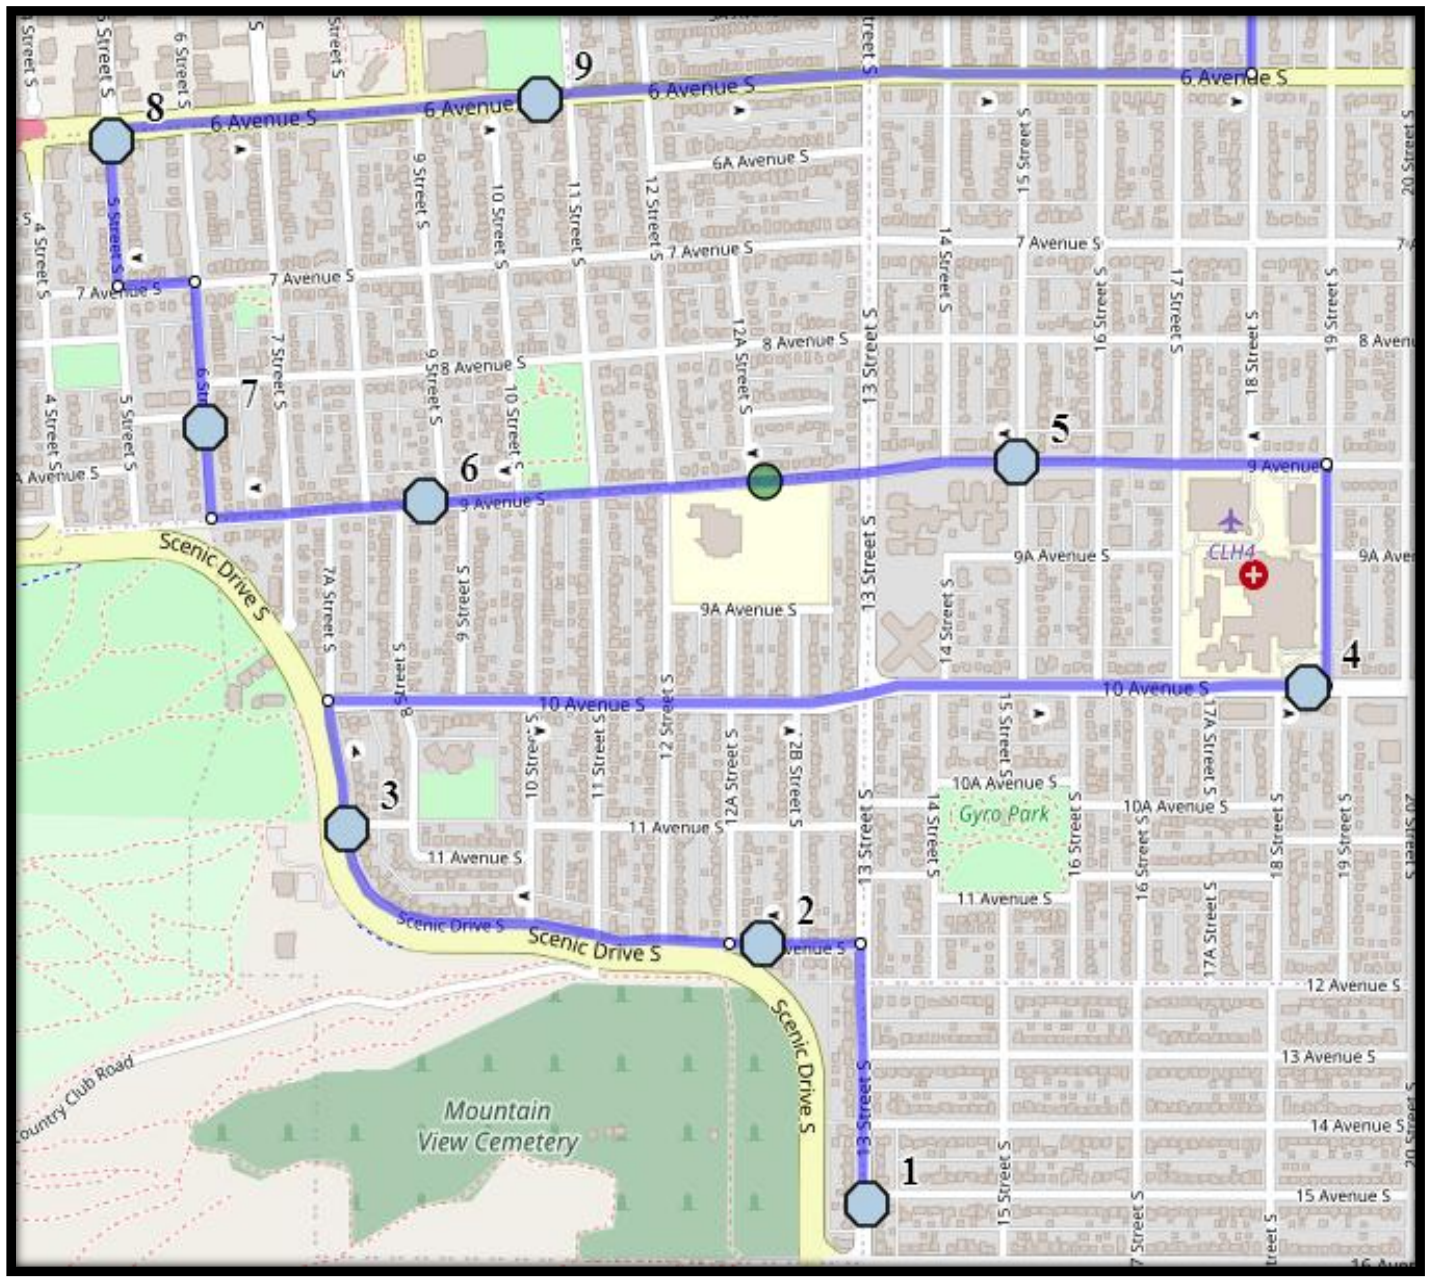

CFM S4

REVISED: November 18/2025

EFFECTIVE: November 20, 2025

PM Route Reverse Order

Catholic Central High East – 405 18 Street South – (403) 327-4596

St. Francis Middle School – 333 18 Street South – (403) 327-3402

Ecole St. Mary’s – 422 20 Street South – (403) 327-3098

Please arrive 10 minutes before scheduled pick up and drop off times. Times shown may vary due to weather & traffic conditions.
Bus routes and maps are subject to change. For the most up-to-date version, visit www.southland.ca/lethbridge.