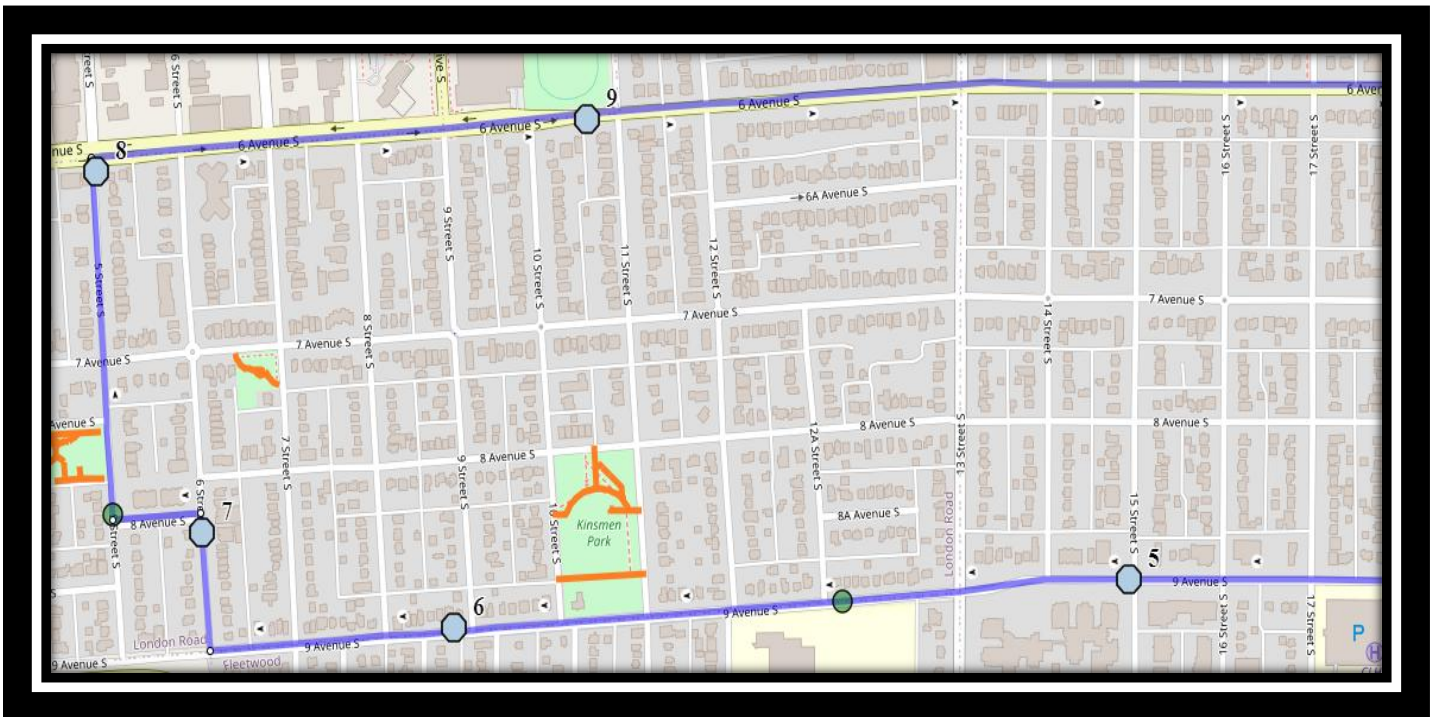

CFM S4

REVISED: November 18/2025

EFFECTIVE: November 20, 2025

Catholic Central High East – 405 18 Street South – (403) 327-4596

St. Francis Middle School – 333 18 Street South – (403) 327-3402

Ecole St. Mary's – 422 20 Street South – (403) 327-3098

Please arrive 10 minutes before scheduled pick up and drop off times. Times shown may vary due to weather & traffic conditions.
Bus routes and maps are subject to change. For the most up-to-date version, visit www.southland.ca/lethbridge.