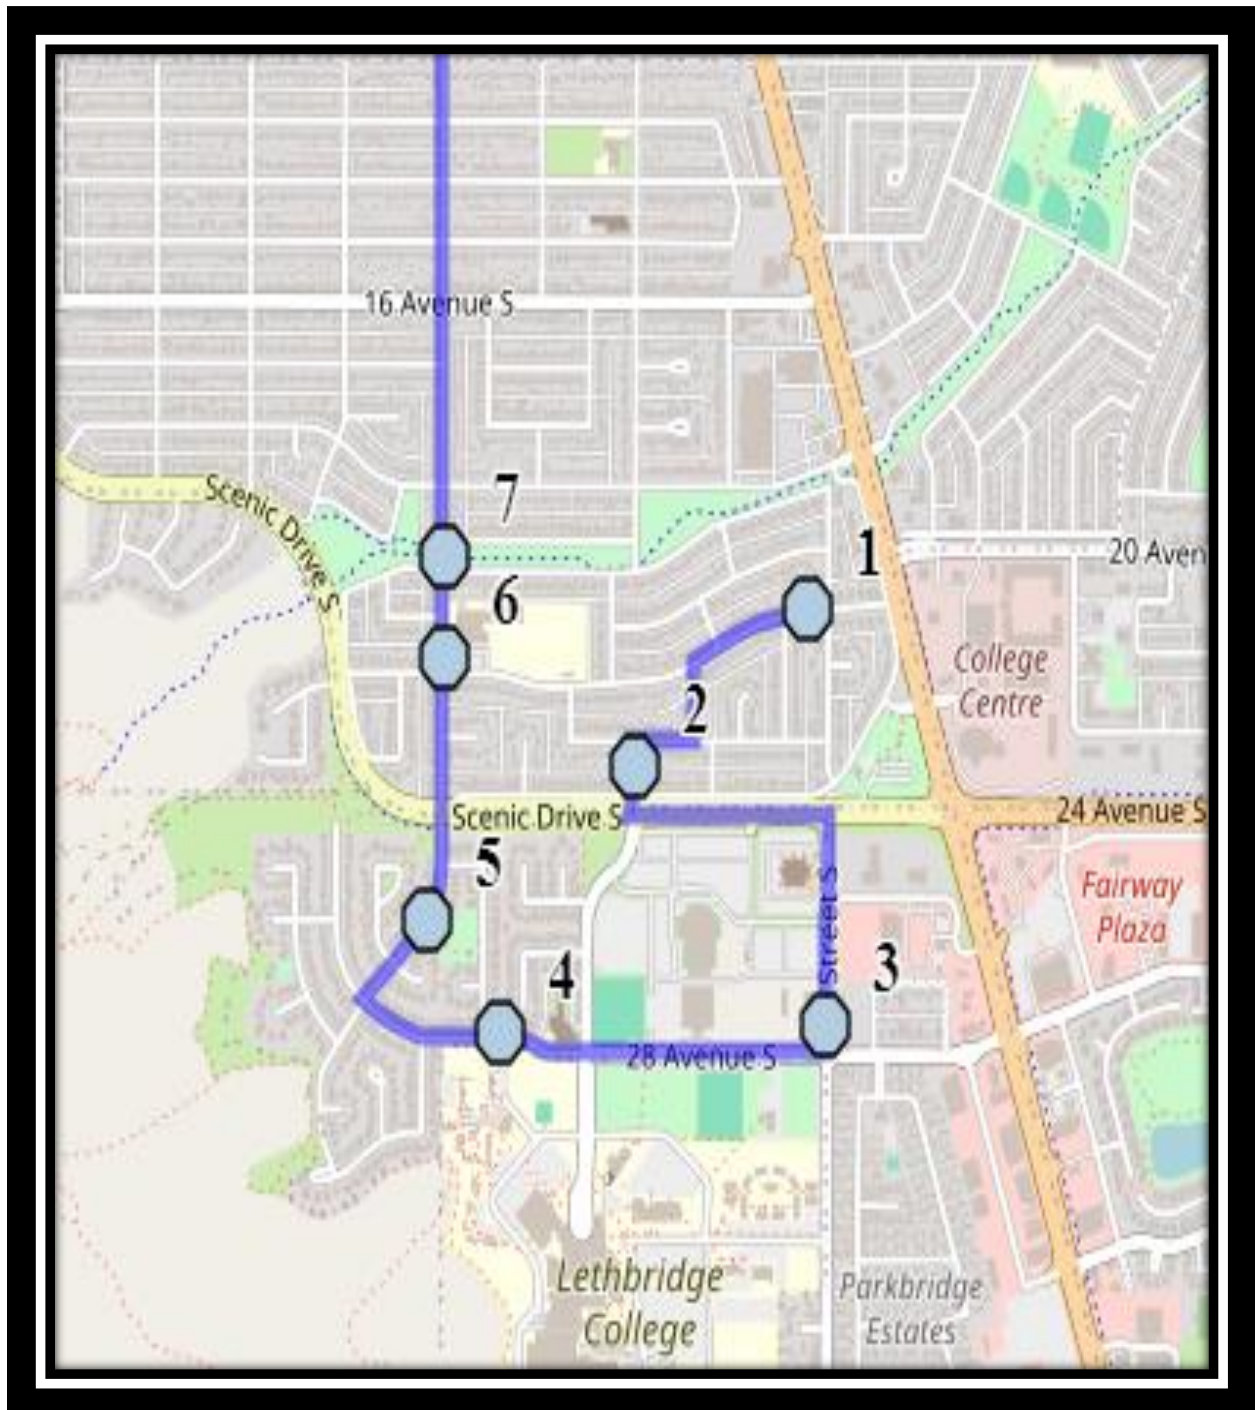

LCI S2

REVISED: February.3,2026

EFFECTIVE: February.5,2026

AM Route – PM Same Order

Lethbridge Collegiate Institute – 1701 5 Ave South – (403) 328-9606

Please arrive 10 minutes before scheduled pick up and drop off times. Times shown may vary due to weather & traffic conditions.

Bus routes and maps are subject to change. For the most up-to-date version, visit www.southland.ca/lethbridge.