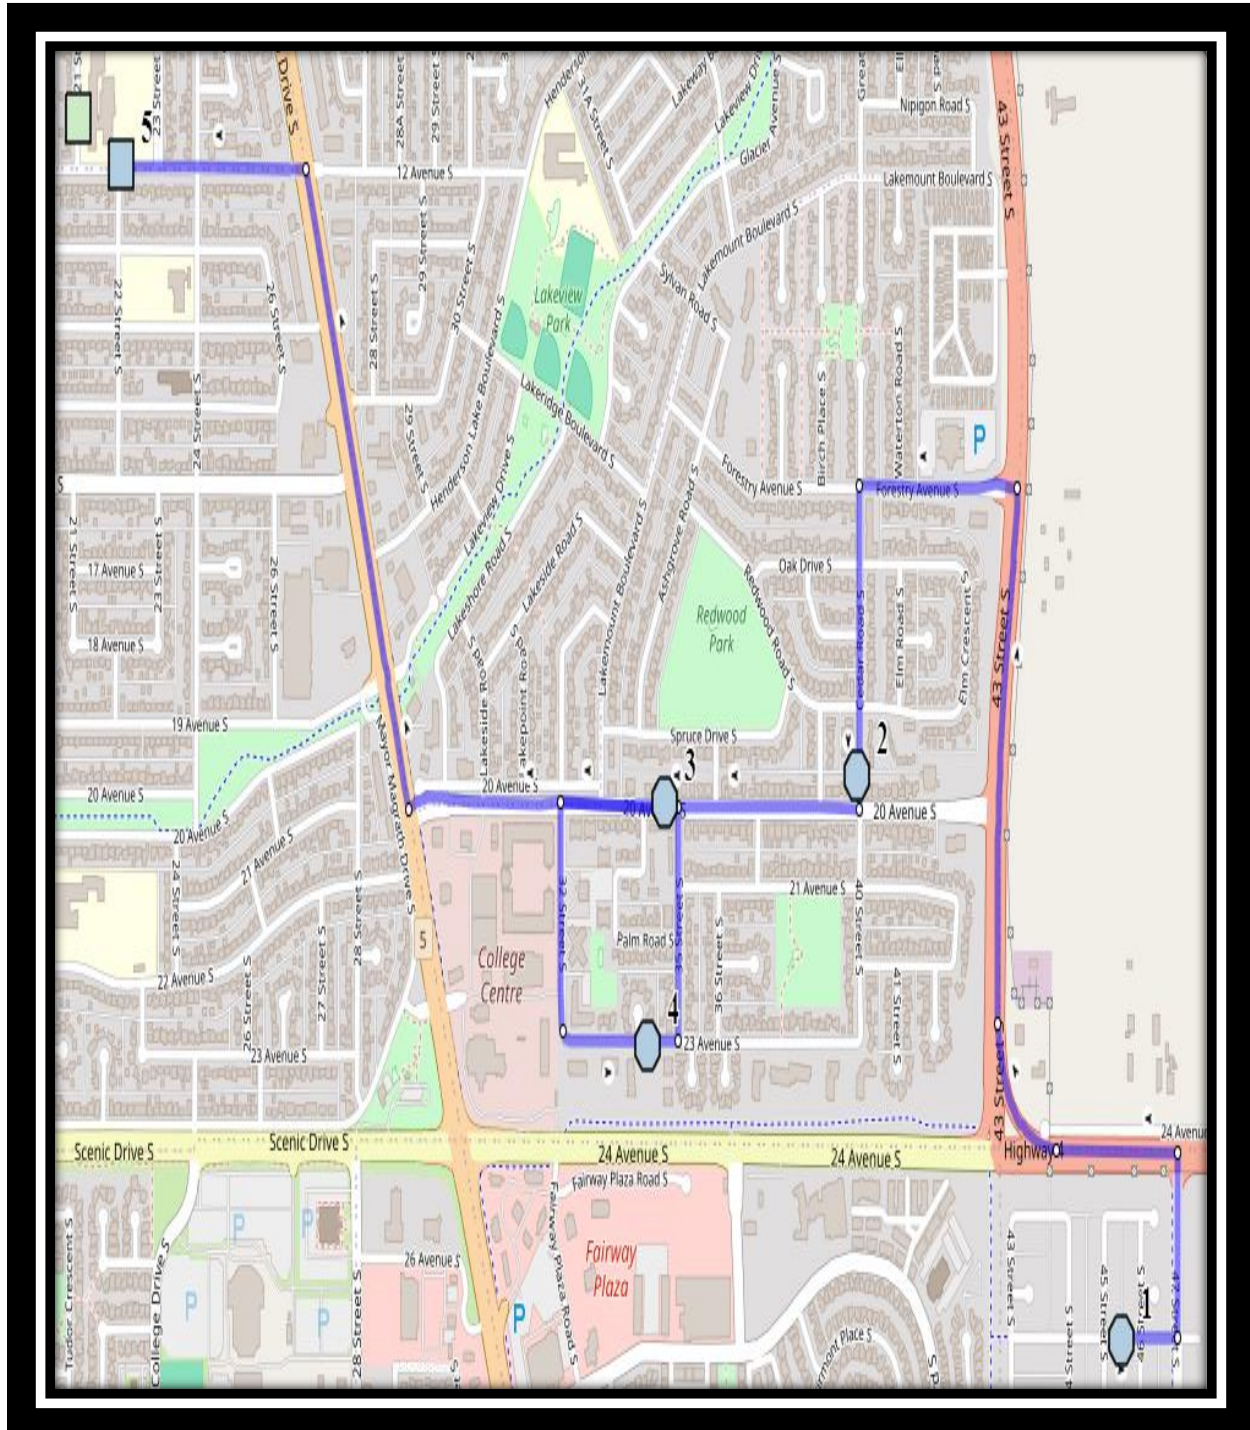

## AM - PM Route

## Monday – Friday

**#1 - 7:28 AM - 27 Ave South Eastbound - between 45 St and 46 St at alley**

**#2 - 7:34 AM - Cedar Road South - north of 20 Ave S south of alley**

**#3 - 7:37 AM - 20 Ave South Westbound - Between 35 St and Palm Rd**

**#4 - 3:16 PM - 20 Ave South Westbound - Between 35 St and Palm Rd**

**#5 - 3:19 PM - 23 Ave South Eastbound - between Oakridge and Spuce Manors buildings**

**#4 - 12:06 PM - 20 Ave South Westbound - Between 35 St and Palm Rd**

**#5 - 12:09 PM - 23 Ave South Eastbound - between Oakridge and Spuce Manors buildings**