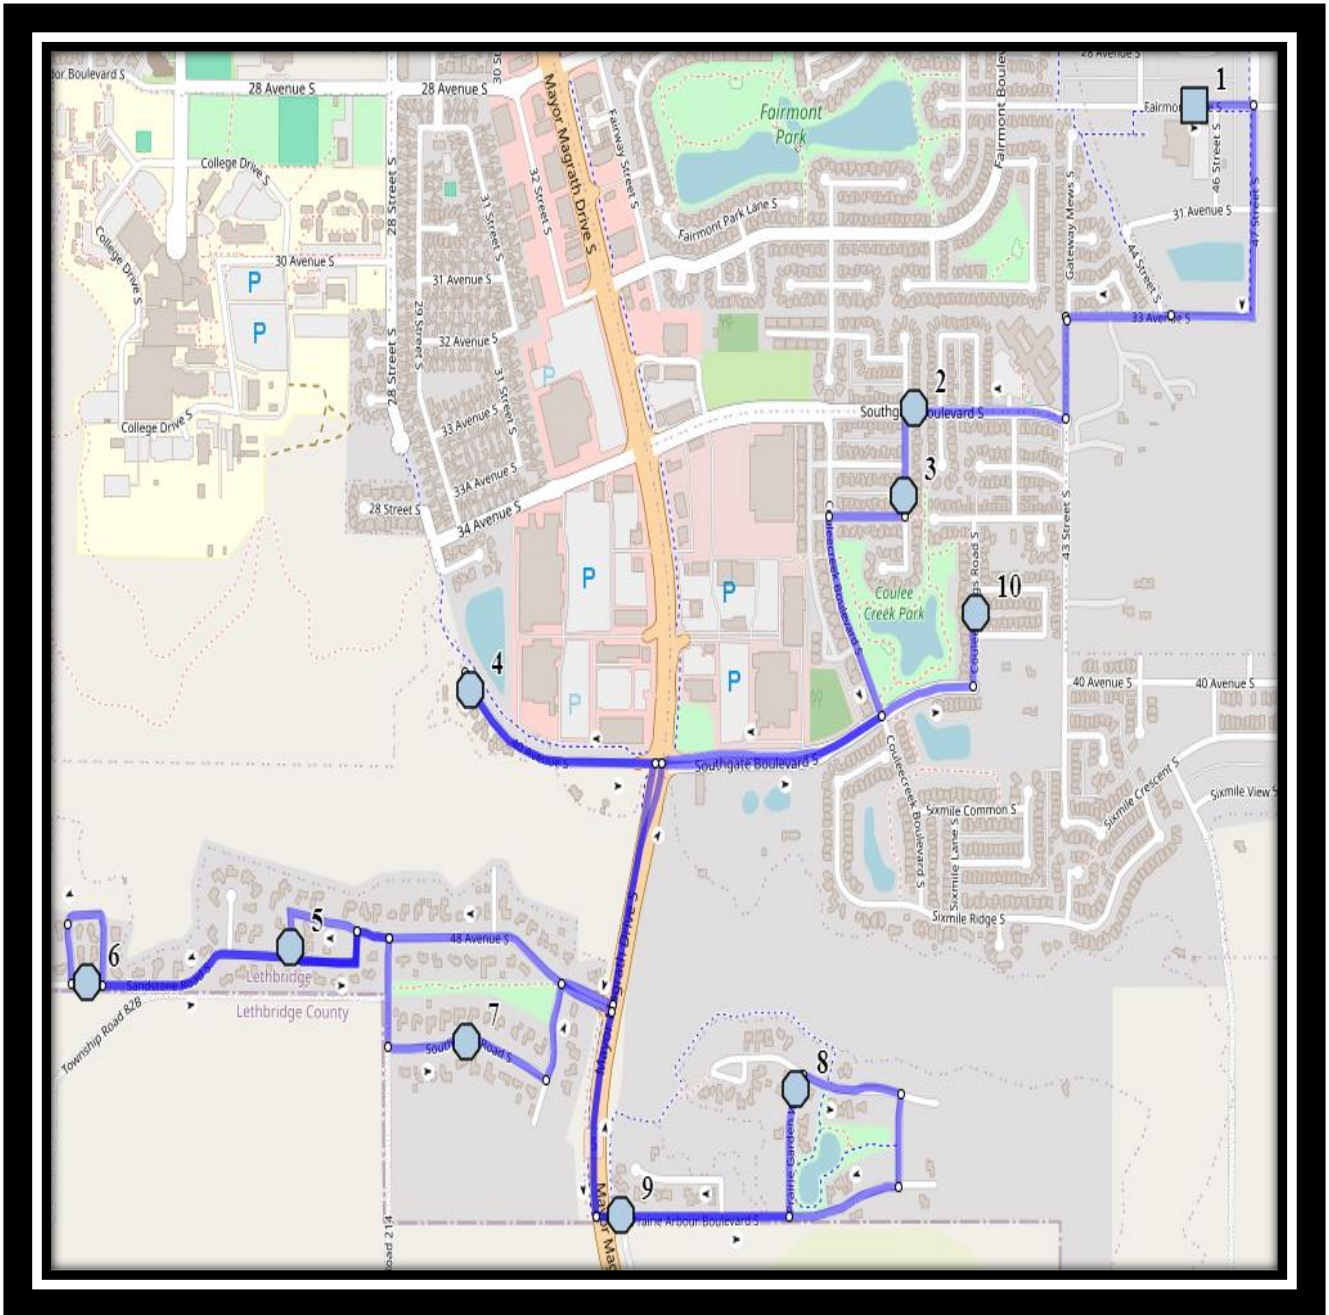

## **Dr. Robert Plaxton Elementary – 4510 Fairmont Gate South – (825) 399-0620**

Please arrive 10 minutes before scheduled pick up and drop off times. Times shown may vary due to weather & traffic conditions.

Bus routes and maps are subject to change. For the most up-to-date version, visit [www.southland.ca/lethbridge](http://www.southland.ca/lethbridge).

# Plaxton S3

REVISED: February 3, 2026

EFFECTIVE: February 5, 2026

**PM ROUTE**

## Monday – Friday

**#1 - 8:04 AM - 40 Ave S, southbound after run around**

**#2 - 8:07 AM - Sandstone Way South Southbound - between driveways**

**#3 - 8:08 AM - Sandstone Road South Westbound - west of Sandstone Point**