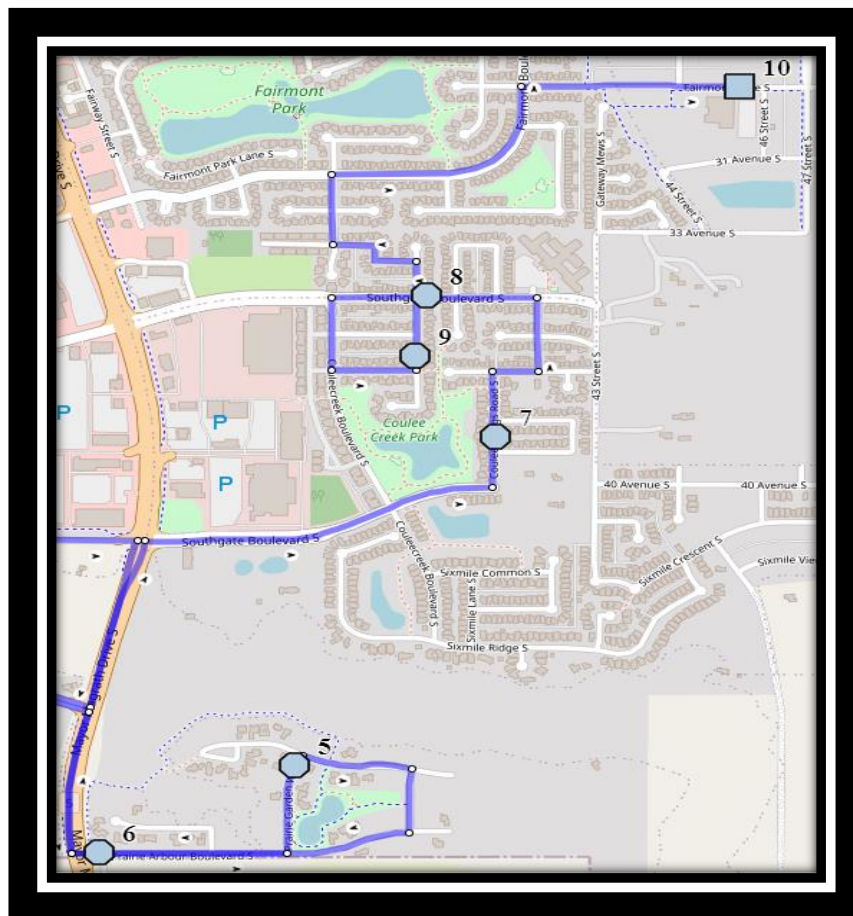

Plaxton S3

REVISED: February 3, 2026

EFFECTIVE: February 5, 2026

Dr. Robert Plaxton Elementary – 4510 Fairmont Gate South – (825) 399-0620

Please arrive 10 minutes before scheduled pick up and drop off times. Times shown may vary due to weather & traffic conditions.

Bus routes and maps are subject to change. For the most up-to-date version, visit www.southland.ca/lethbridge.