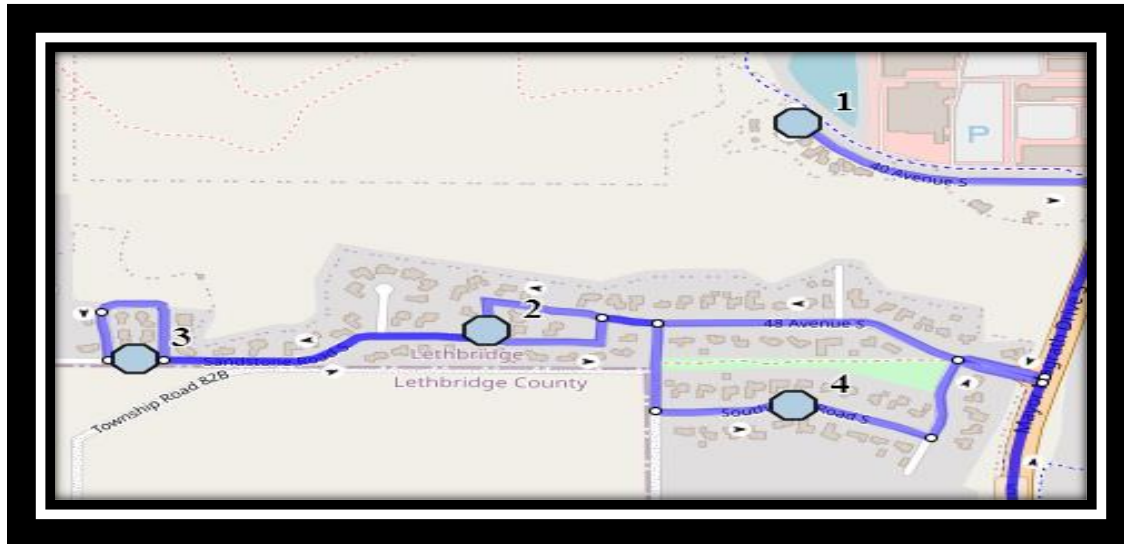

Plaxton S3

REVISED: February 3, 2026

EFFECTIVE: February 5, 2026

Dr. Robert Plaxton Elementary – 4510 Fairmont Gate South – (825) 399-0620

Please arrive 10 minutes before scheduled pick up and drop off times. Times shown may vary due to weather & traffic conditions.

Bus routes and maps are subject to change. For the most up-to-date version, visit www.southland.ca/lethbridge.