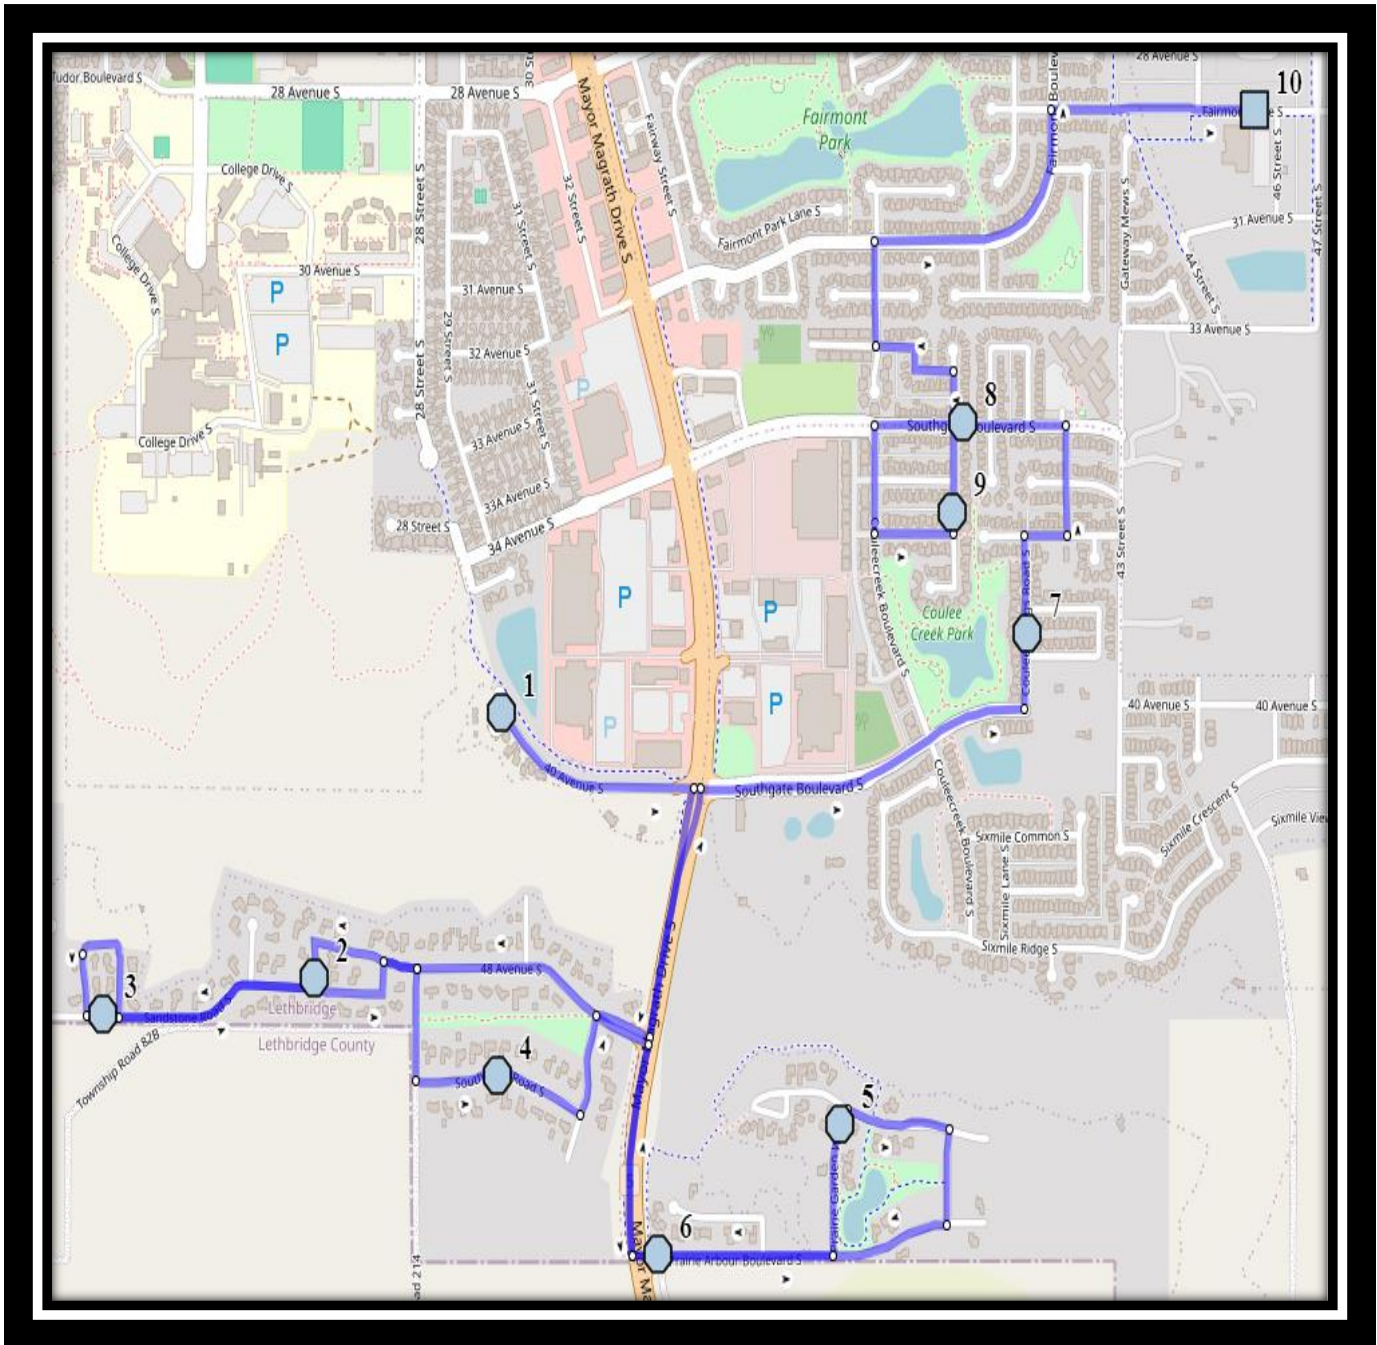

# Plaxton S3

REVISED: February 3, 2026

EFFECTIVE: February 5, 2026

**AM ROUTE / PM ROUTE slight change watch for map**

## **Dr. Robert Plaxton Elementary – 4510 Fairmont Gate South – (825) 399-0620**

Please arrive 10 minutes before scheduled pick up and drop off times. Times shown may vary due to weather & traffic conditions.

## Monday – Friday

**#1 - 8:04 AM - 40 Ave S, southbound after run around**

**#2 - 8:07 AM - Sandstone Way South Southbound - between driveways**

**#3 - 8:08 AM - Sandstone Road South Westbound - west of Sandstone Point**

**#4 - 3:48 PM - 40 Ave S, southbound after run around**

**#5 - 3:51 PM - Sandstone Way South Southbound - between driveways**

**#6 - 3:53 PM - Sandstone Road South Westbound - west of Sandstone Point**