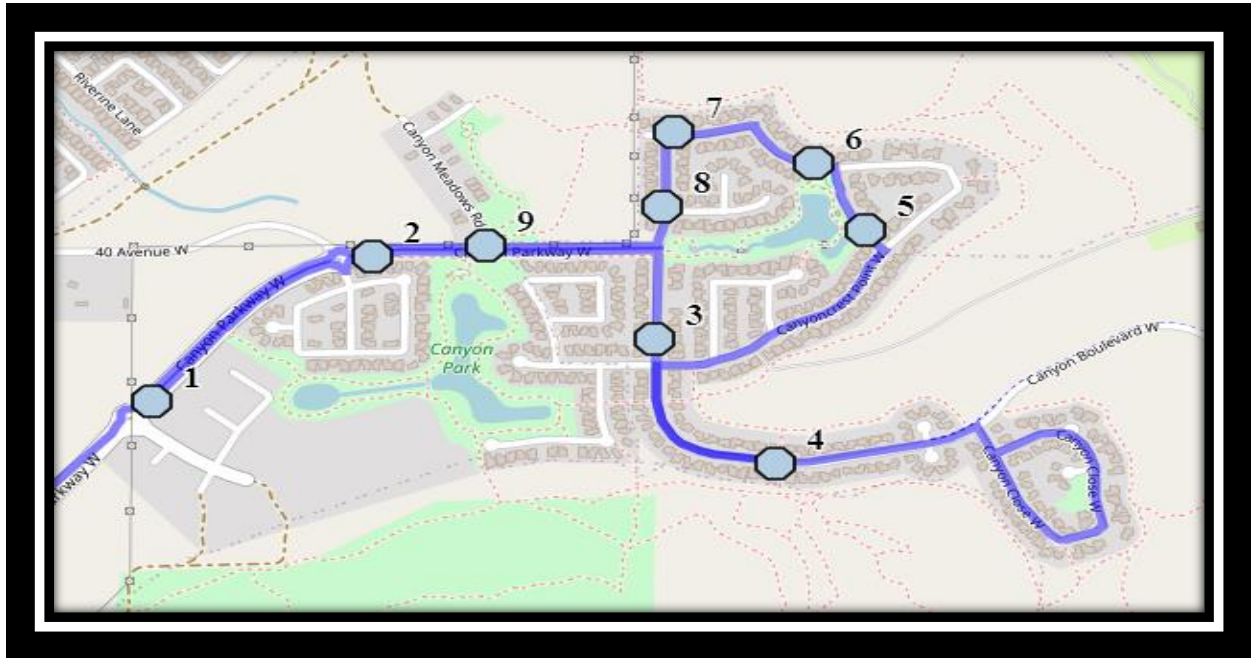

St. Pats W3

REVISED: February 5, 2026

EFFECTIVE: February 9, 2026

St. Patrick Fine Arts – 80 Rivergreen Road West – (403) 327-4386

Please arrive 10 minutes before scheduled pick up and drop off times. Times shown may vary due to weather & traffic conditions.

Please arrive 10 minutes before scheduled pick up and drop off times. Times shown may vary due to weather & traffic conditions.

Bus routes and maps are subject to change. For the most up-to-date version, visit www.southland.ca/lethbridge.

#3 - 8:10 AM - Canyon Blvd West Southbound - north of Canyon Landing at power boxes

#4 - 8:14 AM - Canyon Blvd West Eastbound - walkway entrance

#5 - 8:16 AM - Canyoncrest Way West Northbound - at south lamp post

#6 - 8:17 AM - Canyoncrest Point West Westbound - west of Canyoncrest way after second driveway

#7 - 8:18 AM - Canyoncrest Point W Westbound - east of Canyon Blvd at power box

#8 - 8:19 AM - Canyon Blvd West Southbound - at Canyon Cove beside power box