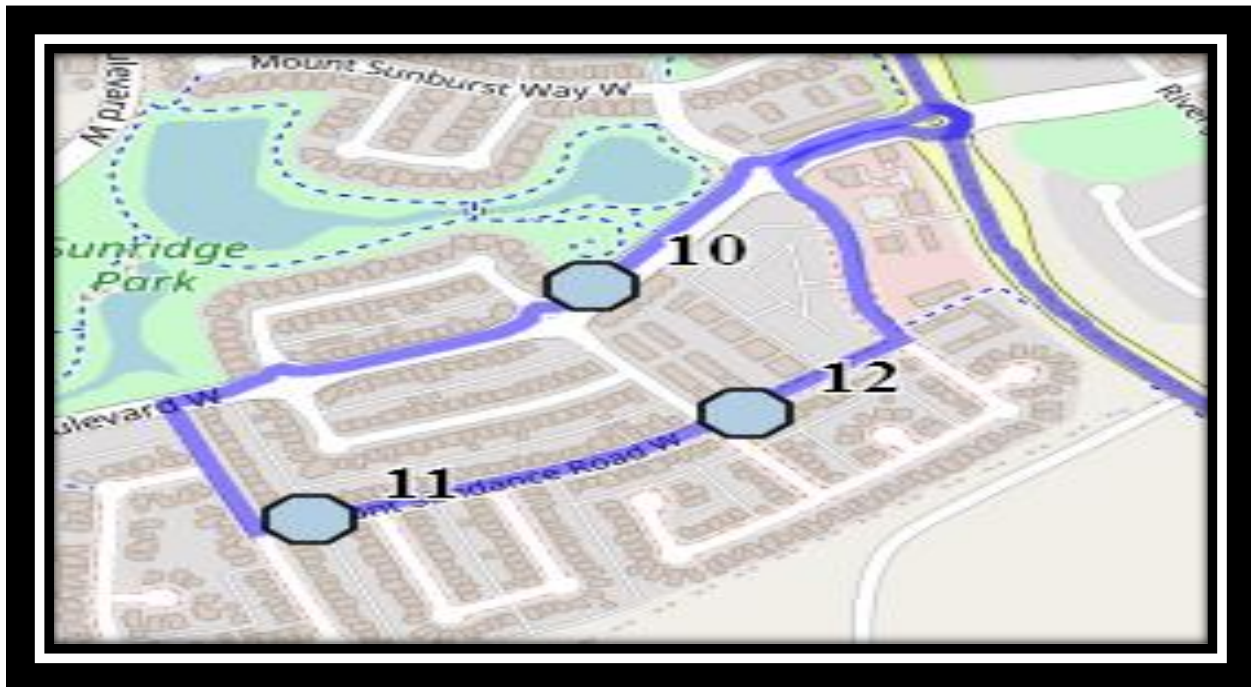

St. Pats W3

REVISED: February 5, 2026

EFFECTIVE: February 9, 2026

St. Patrick Fine Arts – 80 Rivergreen Road West – (403) 327-4386

Please arrive 10 minutes before scheduled pick up and drop off times. Times shown may vary due to weather & traffic conditions.

Bus routes and maps are subject to change. For the most up-to-date version, visit www.southland.ca/lethbridge.