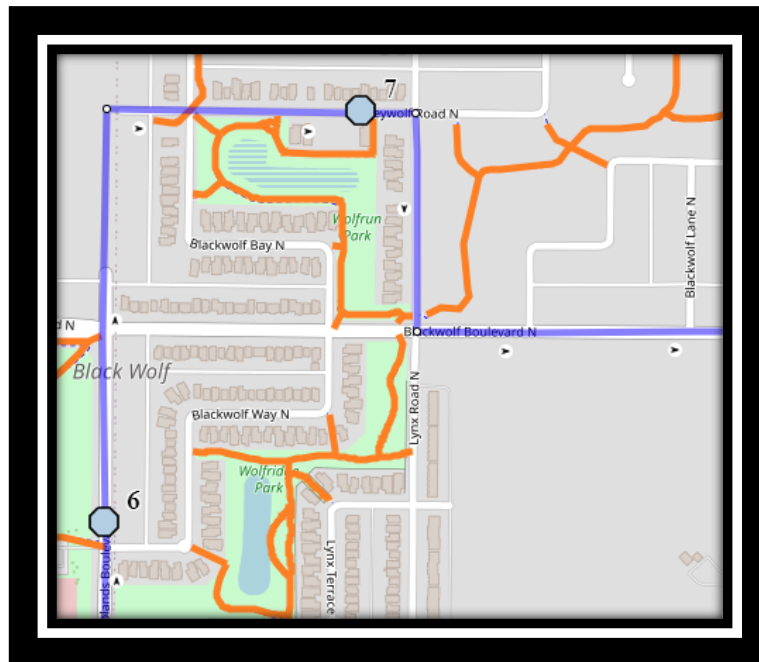

Wilson N1

REVISED: January 27, 2026

EFFECTIVE: February 4, 2026

PM Route same direction as AM

Wilson Middle School – 2003 9 Ave North – (403) 329-3144

Please arrive 10 minutes before scheduled pick up and drop off times. Times shown may vary due to weather & traffic conditions. Bus routes and maps are subject to change. For the most up-to-date version, visit www.southland.ca/lethbridge.

Wilson N1

REVISED: January 27, 2026

EFFECTIVE: February 4, 2026

Wilson Middle School – 2003 9 Ave North – (403) 329-3144

Please arrive 10 minutes before scheduled pick up and drop off times. Times shown may vary due to weather & traffic conditions.
Bus routes and maps are subject to change. For the most up-to-date version, visit www.southland.ca/lethbridge.

Wilson N1

REVISED: January 27, 2026

EFFECTIVE: February 4, 2026

Monday - Friday

- #1 - 7:22 AM - Bluefox Blvd N - west of Erminerun before first driveway
- #2 - 7:24 AM - Bluefox Blvd N Westbound - at Beaverpond Crt N mailboxes
- #3 - 7:25 AM - Bluefox Rd N Northbound - at Bluefox Bay N (SSE)
- #4 - 7:26 AM - Cougar Rd N Northbound - at Cougar Cove after alley
- #5 - 7:27 AM - Cougar Rd N Eastbound - west of Cougar Way at park entrance
- #6 - 7:29 AM - Uplands Blvd North Northbound - north Blackwolf Way at power box
- #7 - 7:31 AM - Greywolf Road North Eastbound - west of Lynx Rd walkway entrance
- #8 - 7:40 AM - Wilson Middle - 2003 9 Ave N

#4 - 11:59 AM - Bluefox Rd N Northbound - at Bluefox Bay N (SSE)

#5 - 12:00 PM - Cougar Rd N Northbound - at Cougar Cove after alley

#6 - 12:00 PM - Cougar Rd N Eastbound - west of Cougar Way at park entrance