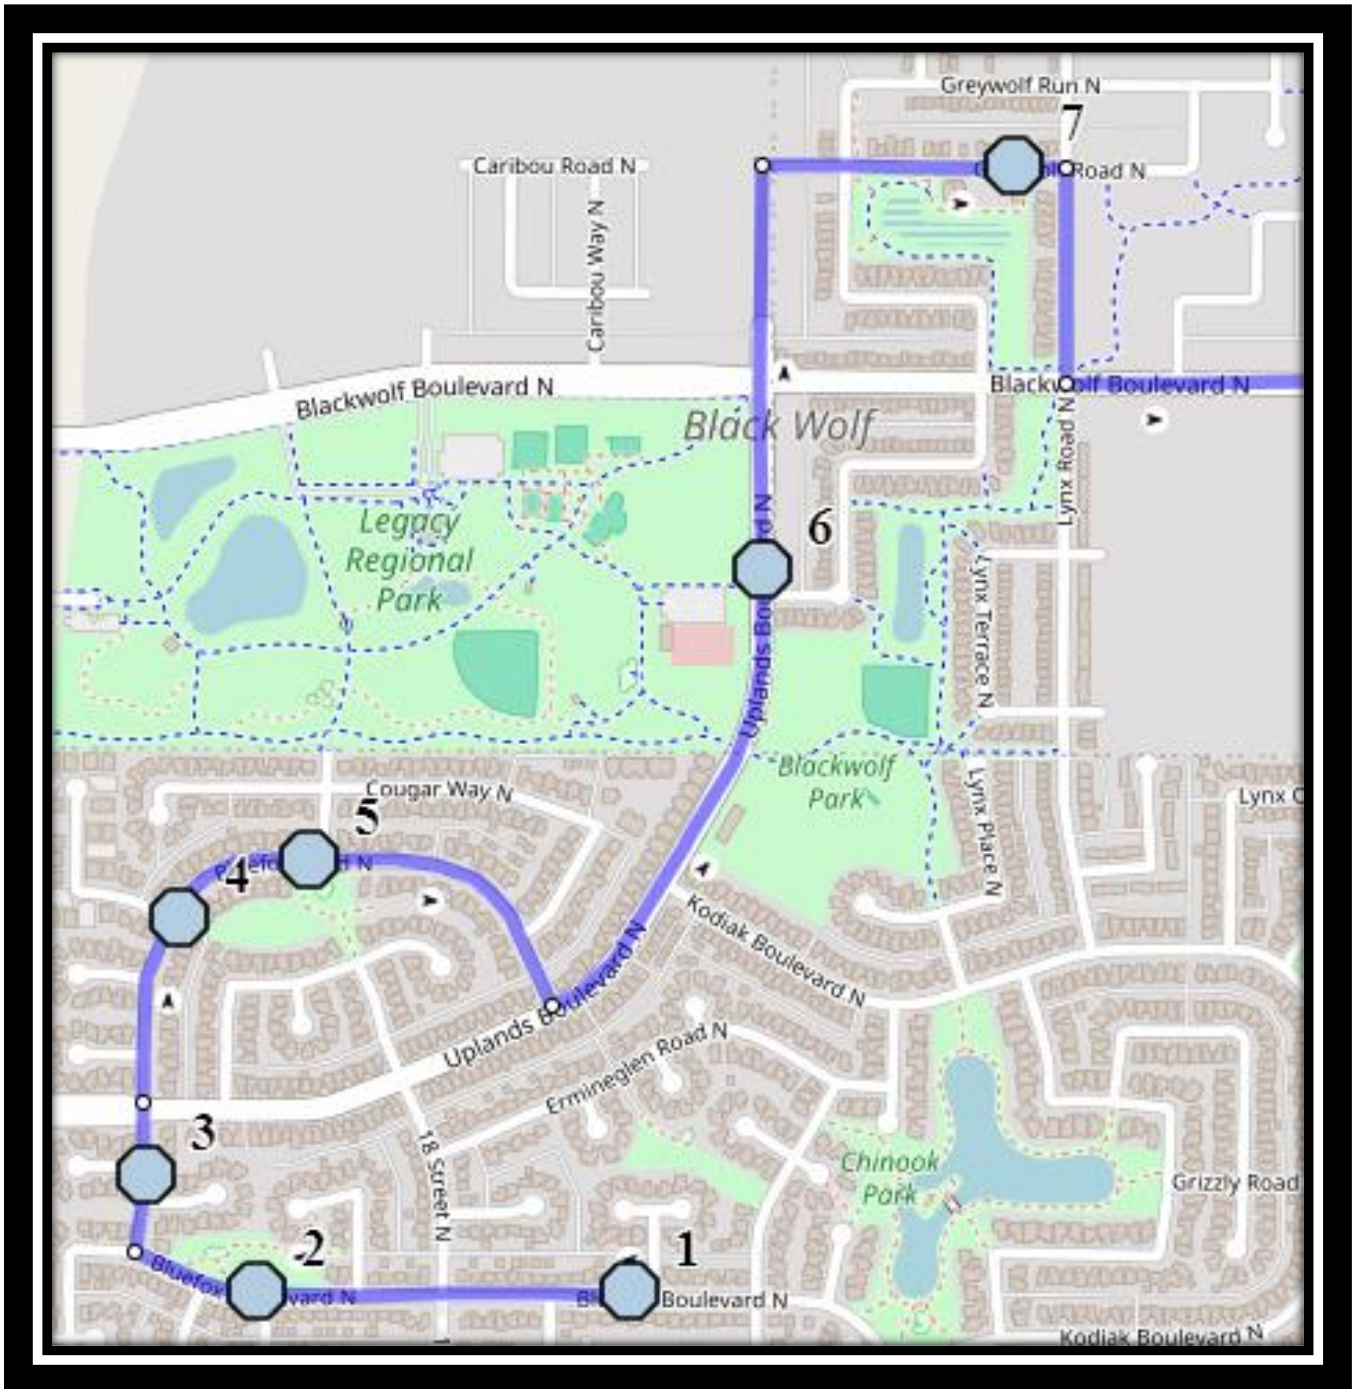

Wilson N1

REVISED: January 27, 2026

EFFECTIVE: February 4, 2026

PM Route same direction as AM

Wilson Middle School – 2003 9 Ave North – (403) 329-3144

Please arrive 10 minutes before scheduled pick up and drop off times. Times shown may vary due to weather & traffic conditions. Bus routes and maps are subject to change. For the most up-to-date version, visit www.southland.ca/lethbridge.

Wilson N1

REVISED: January 27, 2026

EFFECTIVE: February 4, 2026

Monday - Friday

- #1 - 7:22 AM - Bluefox Blvd N - west of Erminerun before first driveway
- #2 - 7:24 AM - Bluefox Blvd N Westbound - at Beaverpond Crt N mailboxes
- #3 - 7:25 AM - Bluefox Rd N Northbound - at Bluefox Bay N (SSE)
- #4 - 7:26 AM - Cougar Rd N Northbound - at Cougar Cove after alley
- #5 - 7:27 AM - Cougar Rd N Eastbound - west of Cougar Way at park entrance
- #6 - 7:29 AM - Uplands Blvd North Northbound - north Blackwolf Way at power box
- #7 - 7:31 AM - Greywolf Road North Eastbound - west of Lynx Rd walkway entrance
- #8 - 7:40 AM - Wilson Middle - 2003 9 Ave N

#4 - 11:59 AM - Bluefox Rd N Northbound - at Bluefox Bay N (SSE)

#5 - 12:00 PM - Cougar Rd N Northbound - at Cougar Cove after alley

#6 - 12:00 PM - Cougar Rd N Eastbound - west of Cougar Way at park entrance

Please arrive 10 minutes before scheduled pick up and drop off times. Times shown may vary due to weather & traffic conditions.

Bus routes and maps are subject to change. For the most up-to-date version, visit www.southland.ca/lethbridge.