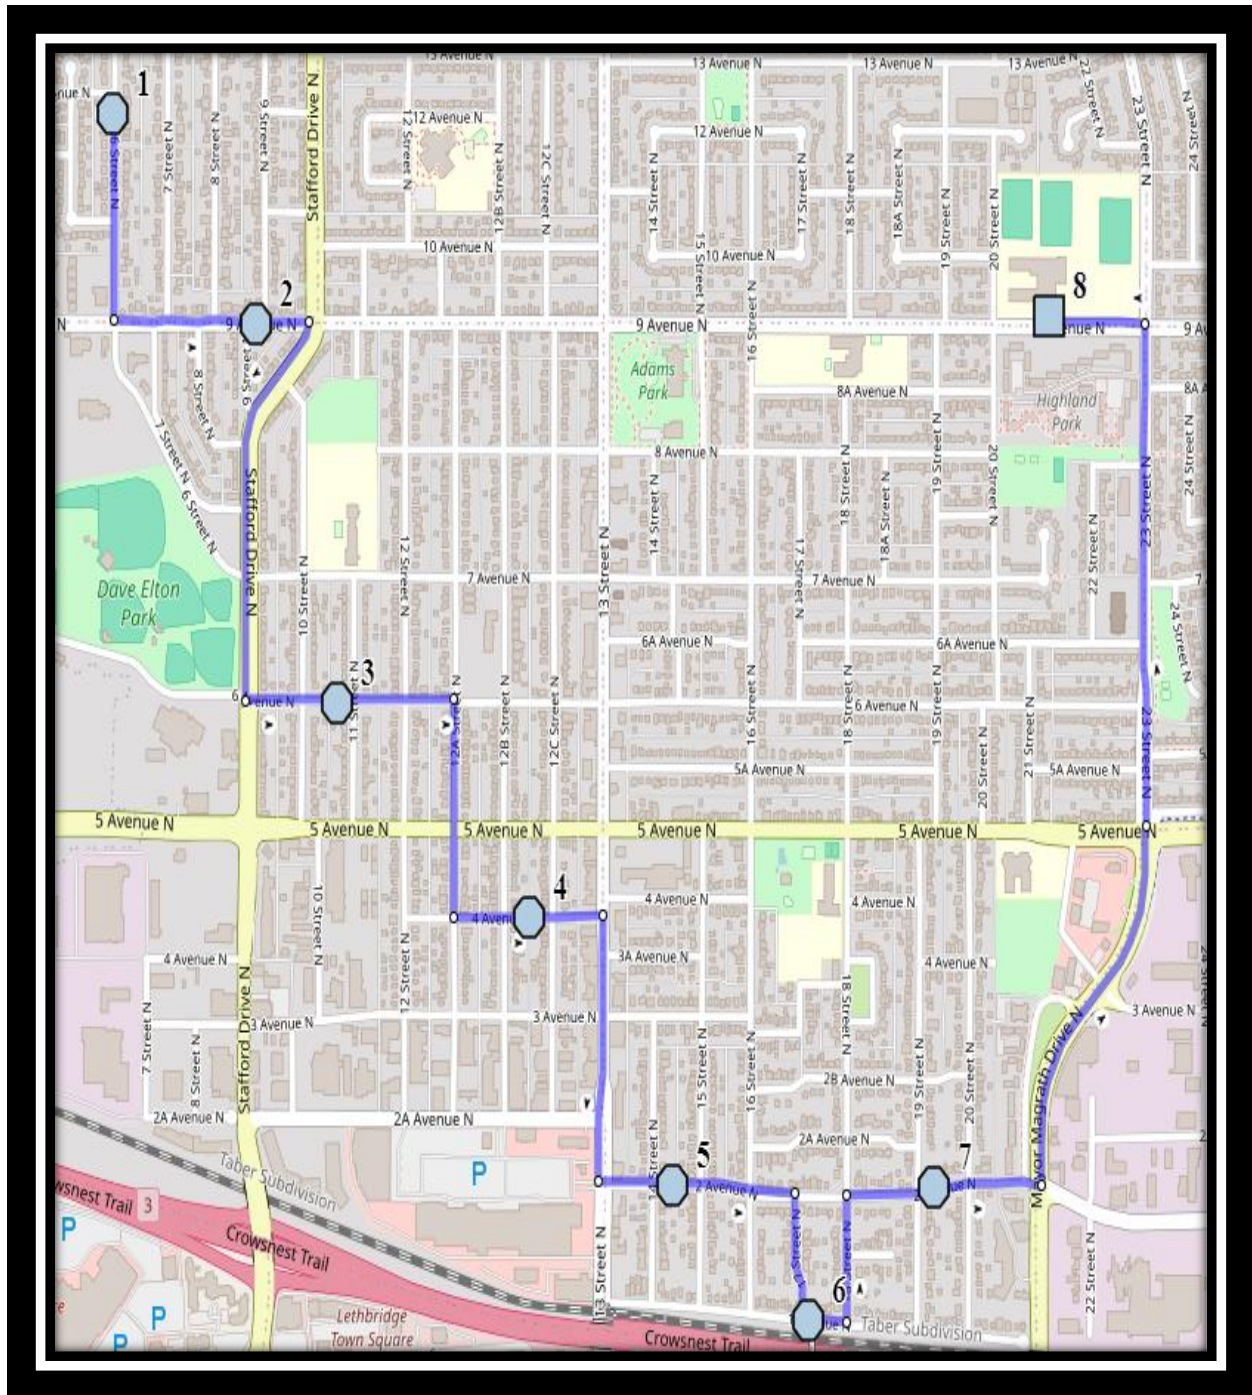

Wilson N5

REVISED: January 27, 2026

EFFECTIVE: February 4, 2026

PM Route same direction as AM

Wilson Middle School – 2003 9 Ave North – (403) 329-3144

Please arrive 10 minutes before scheduled pick up and drop off times. Times shown may vary due to weather & traffic conditions. Bus routes and maps are subject to change. For the most up-to-date version, visit www.southland.ca/lethbridge.

Wilson N5

REVISED: January 27, 2026

EFFECTIVE: February 4, 2026

Monday to Friday

#1 - 7:23 AM - 6 Street North Southbound - south of 12 Ave N between driveways

#2 - 7:24 AM - 9 Ave North Eastbound - east of 9 St N intersection

#3 - 7:28 AM - 6 Ave North - west of 11 St at lamp post

#4 - 7:30 AM - 4 Ave N - west of 12B St at alley

#5 - 7:31 AM - 2 Ave N Eastbound - East of 14 St N

#6 - 7:32 AM - 1 AVE N & Pathway (WSW)

#7 - 7:34 AM - 2 Ave North - east of 19 St N by lamp post

#4 - 3:09 PM - 6 Ave North - west of 11 St at lamp post

#5 - 3:11 PM - 4 Ave N - west of 12B St at alley

#6 - 3:12 PM - 2 Ave N Eastbound - East of 14 St N

#7 - 3:13 PM - 1 AVE N & Pathway (WSW)

#8 - 3:15 PM - 2 Ave North - east of 19 St N by lamp post