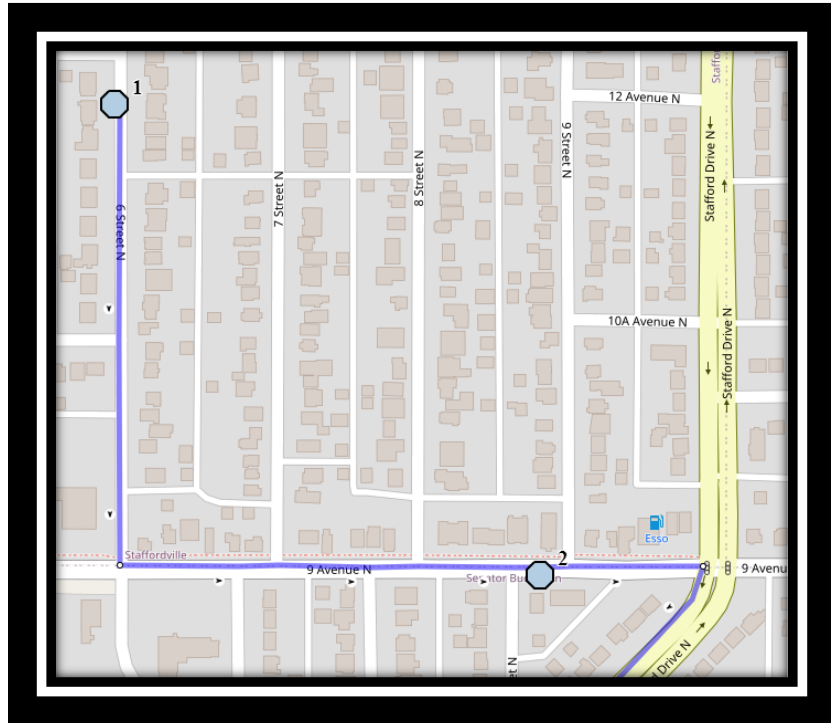

Wilson N5

REVISED: January 27, 2026

EFFECTIVE: February 4, 2026

PM Route same direction as AM

Wilson Middle School – 2003 9 Ave North – (403) 329-3144

Please arrive 10 minutes before scheduled pick up and drop off times. Times shown may vary due to weather & traffic conditions. Bus routes and maps are subject to change. For the most up-to-date version, visit www.southland.ca/lethbridge.

Wilson N5

REVISED: January 27, 2026

EFFECTIVE: February 4, 2026

Wilson Middle School – 2003 9 Ave North – (403) 329-3144

Please arrive 10 minutes before scheduled pick up and drop off times. Times shown may vary due to weather & traffic conditions.
Bus routes and maps are subject to change. For the most up-to-date version, visit www.southland.ca/lethbridge.

Wilson N5

REVISED: January 27, 2026

EFFECTIVE: February 4, 2026

Monday to Friday

#1 - 7:23 AM - 6 Street North Southbound - south of 12 Ave N between driveways

#2 - 7:24 AM - 9 Ave North Eastbound - east of 9 St N intersection

#3 - 7:28 AM - 6 Ave North - west of 11 St at lamp post

#4 - 7:30 AM - 4 Ave N - west of 12B St at alley

#5 - 7:31 AM - 2 Ave N Eastbound - East of 14 St N

#6 - 7:32 AM - 1 AVE N & Pathway (WSW)

#7 - 7:34 AM - 2 Ave North - east of 19 St N by lamp post