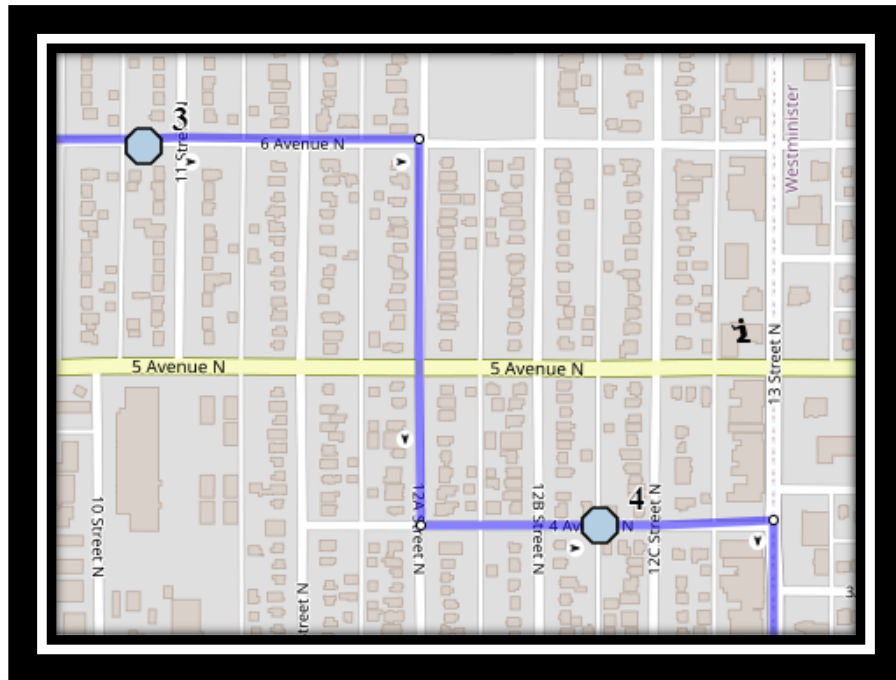

Wilson N5

REVISED: January 27, 2026

EFFECTIVE: February 4, 2026

PM Route same direction as AM

Wilson Middle School – 2003 9 Ave North – (403) 329-3144

Please arrive 10 minutes before scheduled pick up and drop off times. Times shown may vary due to weather & traffic conditions. Bus routes and maps are subject to change. For the most up-to-date version, visit www.southland.ca/lethbridge.

Wilson N5

REVISED: January 27, 2026

EFFECTIVE: February 4, 2026

Wilson Middle School – 2003 9 Ave North – (403) 329-3144

Please arrive 10 minutes before scheduled pick up and drop off times. Times shown may vary due to weather & traffic conditions.
Bus routes and maps are subject to change. For the most up-to-date version, visit www.southland.ca/lethbridge.

Wilson N5

REVISED: January 27, 2026

EFFECTIVE: February 4, 2026

Monday to Friday

#1 - 7:23 AM - 6 Street North Southbound - south of 12 Ave N between driveways

#2 - 7:24 AM - 9 Ave North Eastbound - east of 9 St N intersection

#3 - 7:28 AM - 6 Ave North - west of 11 St at lamp post

#4 - 7:30 AM - 4 Ave N - west of 12B St at alley

#5 - 7:31 AM - 2 Ave N Eastbound - East of 14 St N

#6 - 7:32 AM - 1 AVE N & Pathway (WSW)

#7 - 7:34 AM - 2 Ave North - east of 19 St N by lamp post