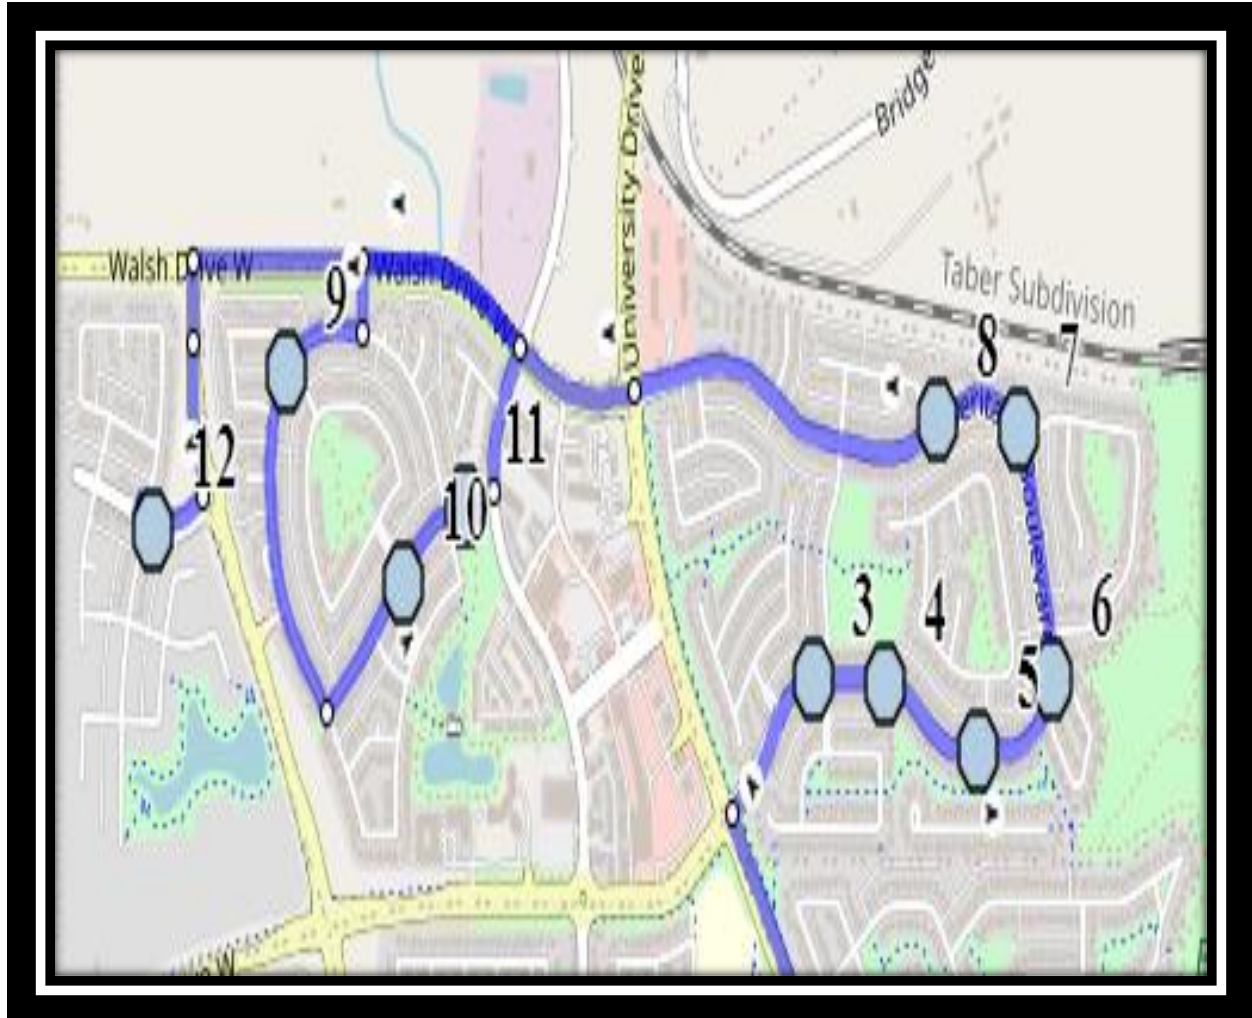

Davidson/Bawden W1

REVISED: March 25, 2026

EFFECTIVE: March 30, 2026

AM Route

Ecole Agnes Davidson – 2103 20 Street South – (403) 328-5153

Fleetwood Bawden – 1222 9 Ave. South – (403) 327-5818

Please arrive 10 minutes before scheduled pick up and drop off times. Times shown may vary due to weather & traffic conditions.
Bus routes and maps are subject to change. For the most up-to-date version, visit www.southland.ca/lethbridge.

Davidson/Bawden W1

REVISED: March 25, 2026

EFFECTIVE: March 30, 2026

Ecole Agnes Davidson – 2103 20 Street South – (403) 328-5153

Fleetwood Bawden – 1222 9 Ave. South – (403) 327-5818

Please arrive 10 minutes before scheduled pick up and drop off times. Times shown may vary due to weather & traffic conditions.

Bus routes and maps are subject to change. For the most up-to-date version, visit www.southland.ca/lethbridge.

Davidson/Bawden W1

REVISED: March 25, 2026

EFFECTIVE: March 30, 2026

PM Route – Reverse of AM.

Davidson/Bawden W1

REVISED: March 25, 2026

EFFECTIVE: March 30, 2026

Monday to Friday

#1 - 7:56 AM - Country Meadows Blvd West Eastbound - east of Crocus at lamp post

#2 - 7:58 AM - Aberdeen Road West Southbound - south of Aberdeen Cres before alley