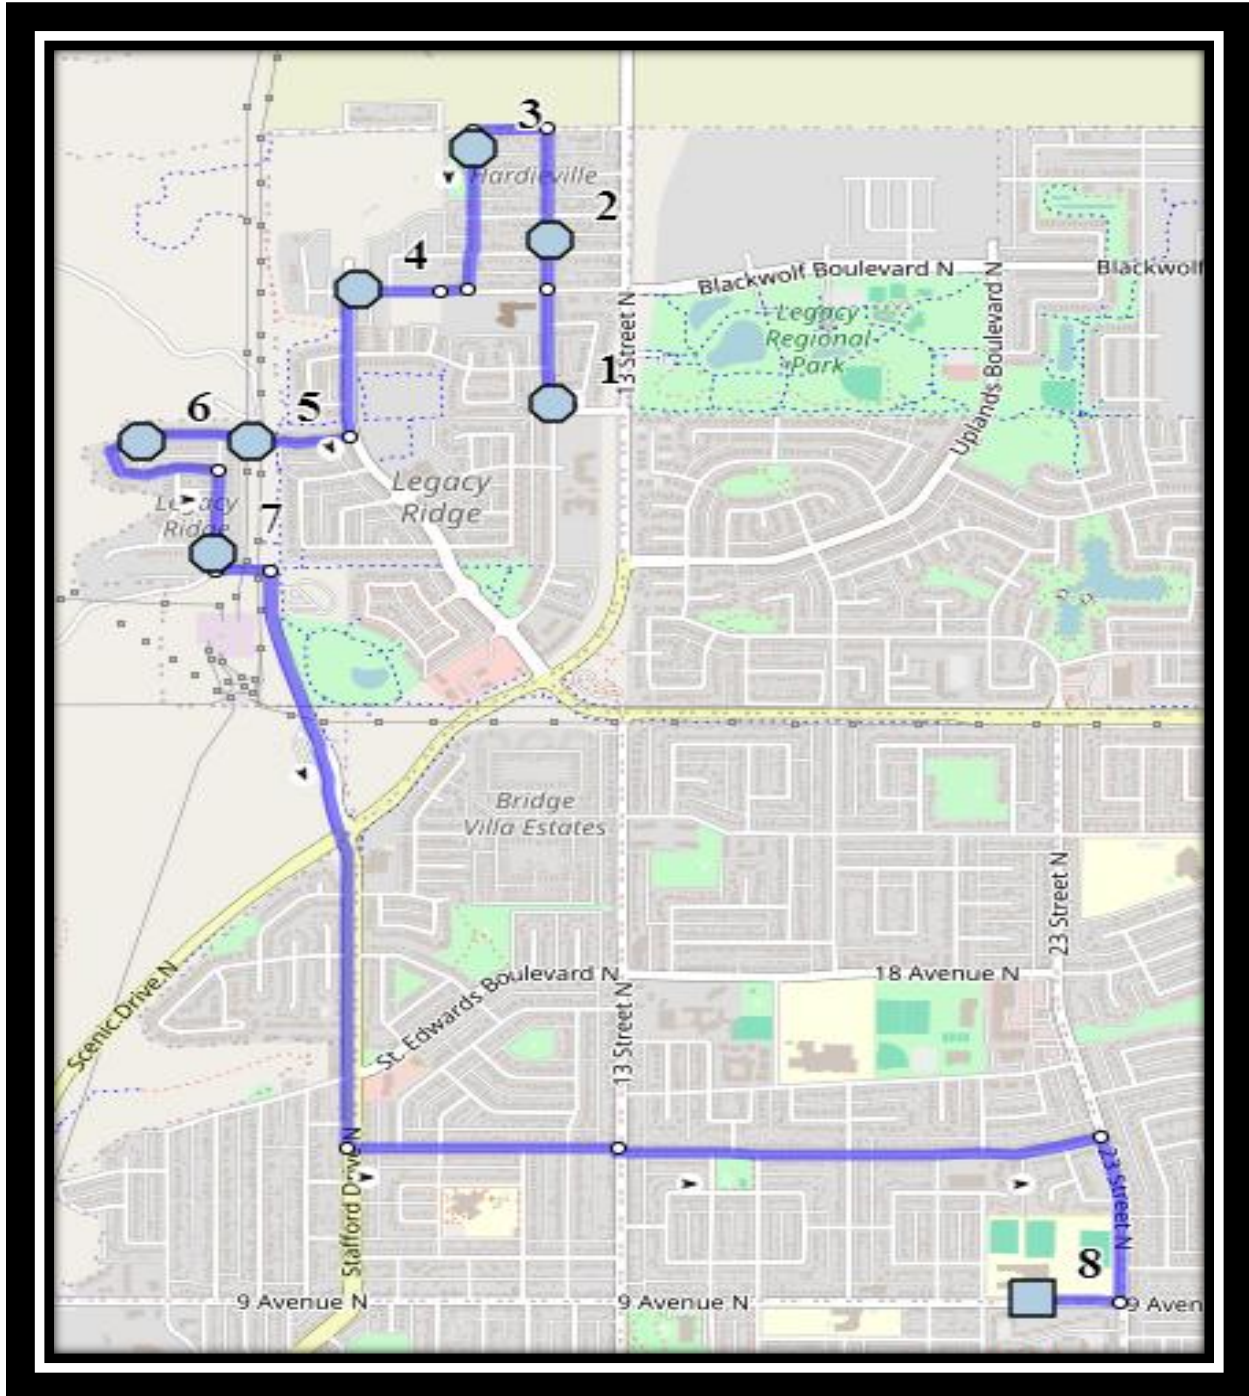

# Wilson N3

REVISED: March 25, 2026

EFFECTIVE: March 25, 2026

**PM Route same direction as AM**

**#5 - 7:27 AM - Marie Van Haarlem Cresent North Westbound - Walkway**

**#6 - 7:29 AM - Marie Van Haarlem Cres N Westbound - Cement Island**

**#7 - 7:31 AM - Jessie Mcleay Rd N Southbound - south of Alice Birch at mailboxes**

**#8 - 3:16 PM - Jessie Mcleay Rd N Southbound - south of Alice Birch at mailboxes**

**#8 - 12:11 PM - Jessie Mcleay Road North Southbound - south of Alice Birch at mailboxes**