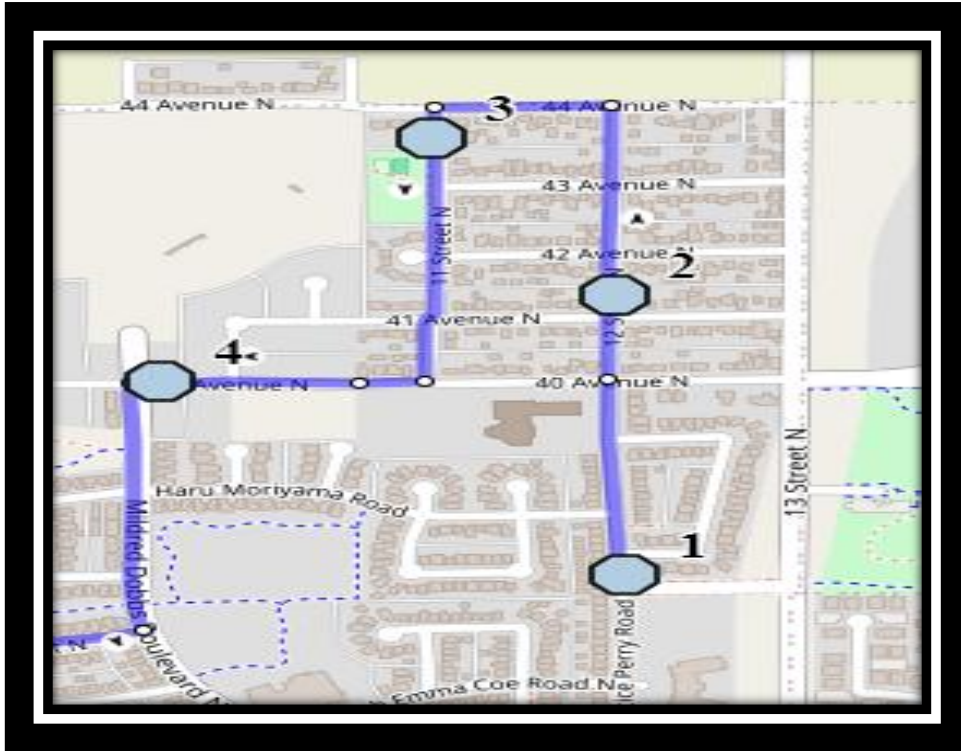

Wilson N3

REVISED: March 25, 2026

EFFECTIVE: March 25, 2026

Wilson Middle School – 2003 9 Ave North – (403) 329-3144

Please arrive 10 minutes before scheduled pick up and drop off times. Times shown may vary due to weather & traffic conditions.
Bus routes and maps are subject to change. For the most up-to-date version, visit www.southland.ca/lethbridge.