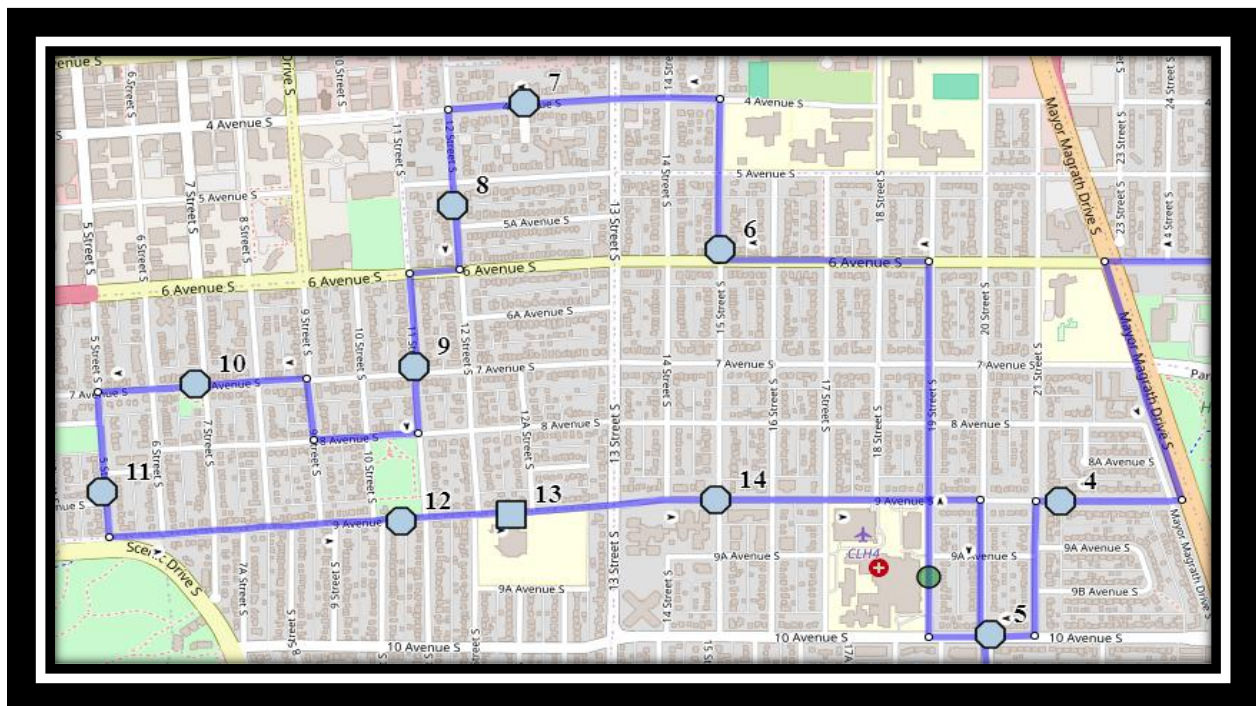

# Davidson/Bawden S1

REVISED: April 7, 2026

EFFECTIVE: April 13, 2026

**Ecole Agnes Davidson – 2103 20 Street South – (403) 328-5153**

**Fleetwood Bawden – 1222 9 Ave. South – (403) 327-5818**

Please arrive 10 minutes before scheduled pick up and drop off times. Times shown may vary due to weather & traffic conditions.

Bus routes and maps are subject to change. For the most up-to-date version, visit [www.southland.ca/lethbridge](http://www.southland.ca/lethbridge).

## Monday – Friday

- #1 - 7:52 AM - 28th St S before 3 Ave S
- #2 - 7:54 AM - Leaside Ave S before 5 Ave S
- #3 - 7:57 AM - 6 Ave South Westbound - west of Corvette at driveway
- #4 - 7:58 AM - 9 Ave South - east of 21 St at alley
- #5 - 8:00 AM - 10 Ave S before 20 St S
- #6 - 8:02 AM - 15 St S - North of 6 Ave S
- #7 - 8:04 AM - 4 Ave South - at 12 A St intersection
- #8 - 8:05 AM - 12 Street South - south of 5 Ave S at alley
- #9 - 8:06 AM - 11 Street South - north of 7 Ave intersection
- #10 - 8:07 AM - 7th Ave S after 7th St S
- #11 - 8:10 AM - 5 St South - north of 8A Ave at intersection
- #12 - 8:14 AM - 9 Ave South - east of 10 St. at alley
- #13 - 8:20 AM - Fleetwood-Bawden - 1222 9 Ave S
- #14 - 8:20 AM - 9 Ave S - west of 15 Street at intersection
- #15 - 8:30 AM - Ecole Agnes Davidson - Bus Zone - 2101 22 Ave S

## Friday Early Out

**#1 - 12:52 PM - Ecole Agnes Davidson - Bus Zone - 2101 22 Ave S**

**#2 - 1:01 PM - 28th St S before 3 Ave S**

**#3 - 1:04 PM - Leaside Ave S before 5 Ave S**

**#4 - 1:06 PM - 6 Ave South Westbound - west of Corvette at driveway**