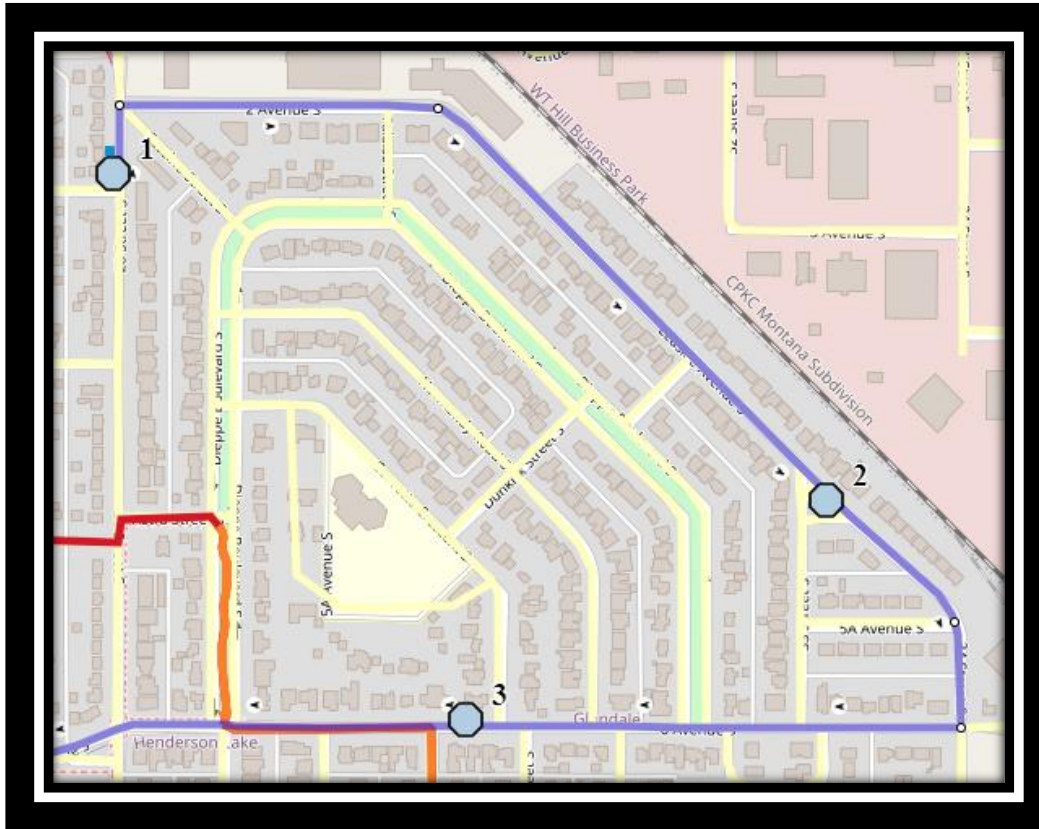

# Davidson/Bawden S1

REVISED: April 7, 2026

EFFECTIVE: April 13, 2026

**Ecole Agnes Davidson – 2103 20 Street South – (403) 328-5153**

**Fleetwood Bawden – 1222 9 Ave. South – (403) 327-5818**

Please arrive 10 minutes before scheduled pick up and drop off times. Times shown may vary due to weather & traffic conditions.

Bus routes and maps are subject to change. For the most up-to-date version, visit [www.southland.ca/lethbridge](http://www.southland.ca/lethbridge).

## Monday – Friday

- #1 - 7:52 AM - 28th St S before 3 Ave S
- #2 - 7:54 AM - Leaside Ave S before 5 Ave S
- #3 - 7:57 AM - 6 Ave South Westbound - west of Corvette at driveway
- #4 - 7:58 AM - 9 Ave South - east of 21 St at alley
- #5 - 8:00 AM - 10 Ave S before 20 St S
- #6 - 8:02 AM - 15 St S - North of 6 Ave S
- #7 - 8:04 AM - 4 Ave South - at 12 A St intersection
- #8 - 8:05 AM - 12 Street South - south of 5 Ave S at alley
- #9 - 8:06 AM - 11 Street South - north of 7 Ave intersection
- #10 - 8:07 AM - 7th Ave S after 7th St S
- #11 - 8:10 AM - 5 St South - north of 8A Ave at intersection
- #12 - 8:14 AM - 9 Ave South - east of 10 St. at alley
- #13 - 8:20 AM - Fleetwood-Bawden - 1222 9 Ave S
- #14 - 8:20 AM - 9 Ave S - west of 15 Street at intersection
- #15 - 8:30 AM - Ecole Agnes Davidson - Bus Zone - 2101 22 Ave S

**#4 - 3:55 PM - 6 Ave South Westbound - west of Corvette at driveway**

**#5 - 3:58 PM - 9 Ave South - east of 21 St at alley**

**#6 - 3:59 PM - 10 Ave S before 20 St S**

**#7 - 4:02 PM - 15 St S - North of 6 Ave S**