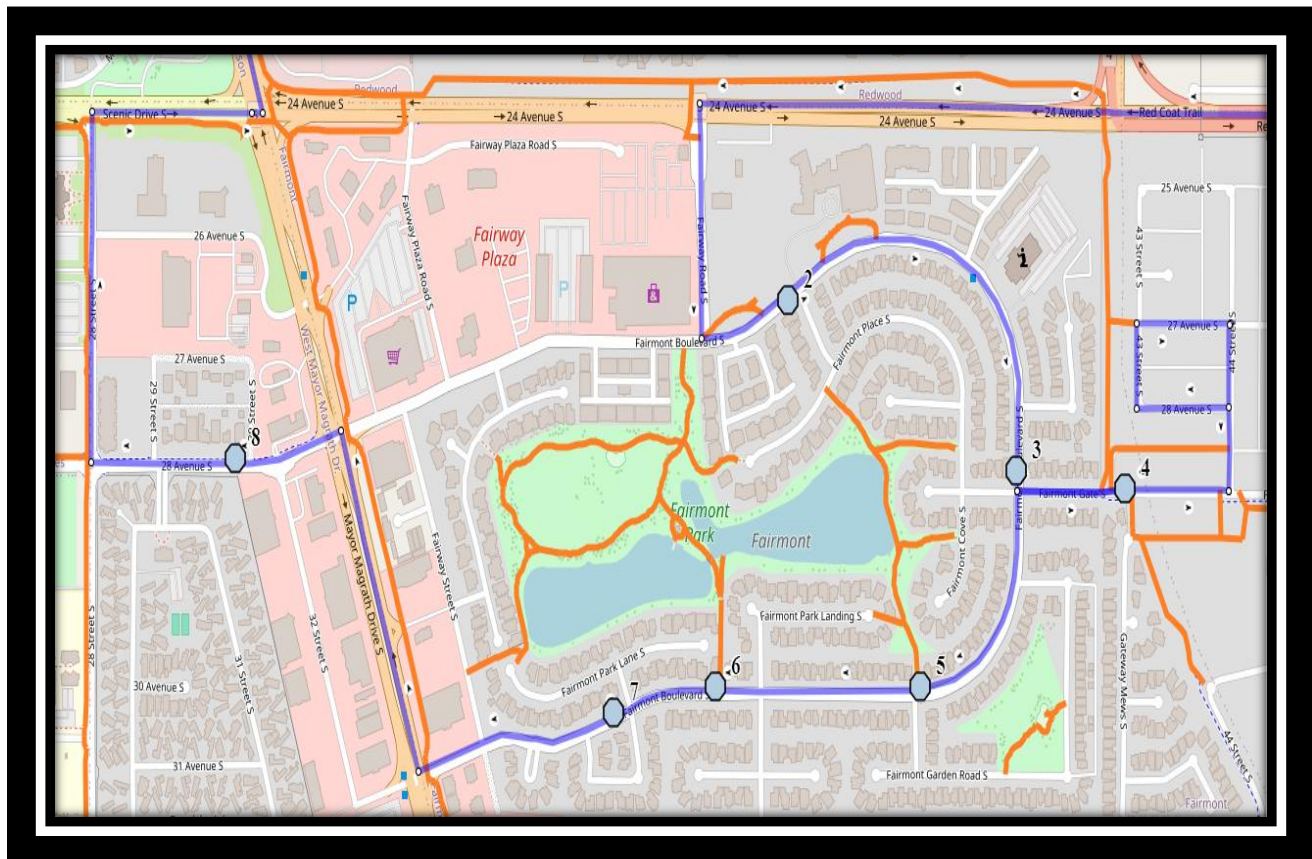

Paterson S3

REVISED: April 8, 2026

EFFECTIVE: April 13, 2026

Gilbert Paterson Middle School – 2109 12 Ave South – (403) 329-0125

Please arrive 10 minutes before scheduled pick up and drop off times. Times shown may vary due to weather & traffic conditions.

Bus routes and maps are subject to change. For the most up-to-date version, visit www.southland.ca/lethbridge.