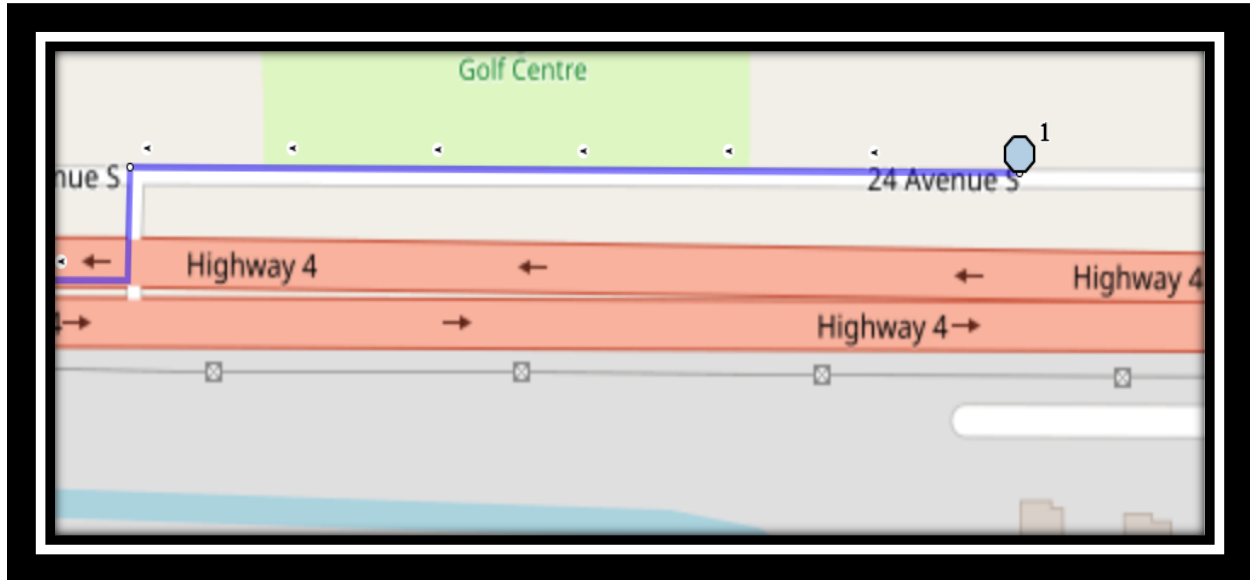

Paterson S3

REVISED: April 8, 2026

EFFECTIVE: April 13, 2026

Gilbert Paterson Middle School – 2109 12 Ave South – (403) 329-0125

Please arrive 10 minutes before scheduled pick up and drop off times. Times shown may vary due to weather & traffic conditions.

Bus routes and maps are subject to change. For the most up-to-date version, visit www.southland.ca/lethbridge.