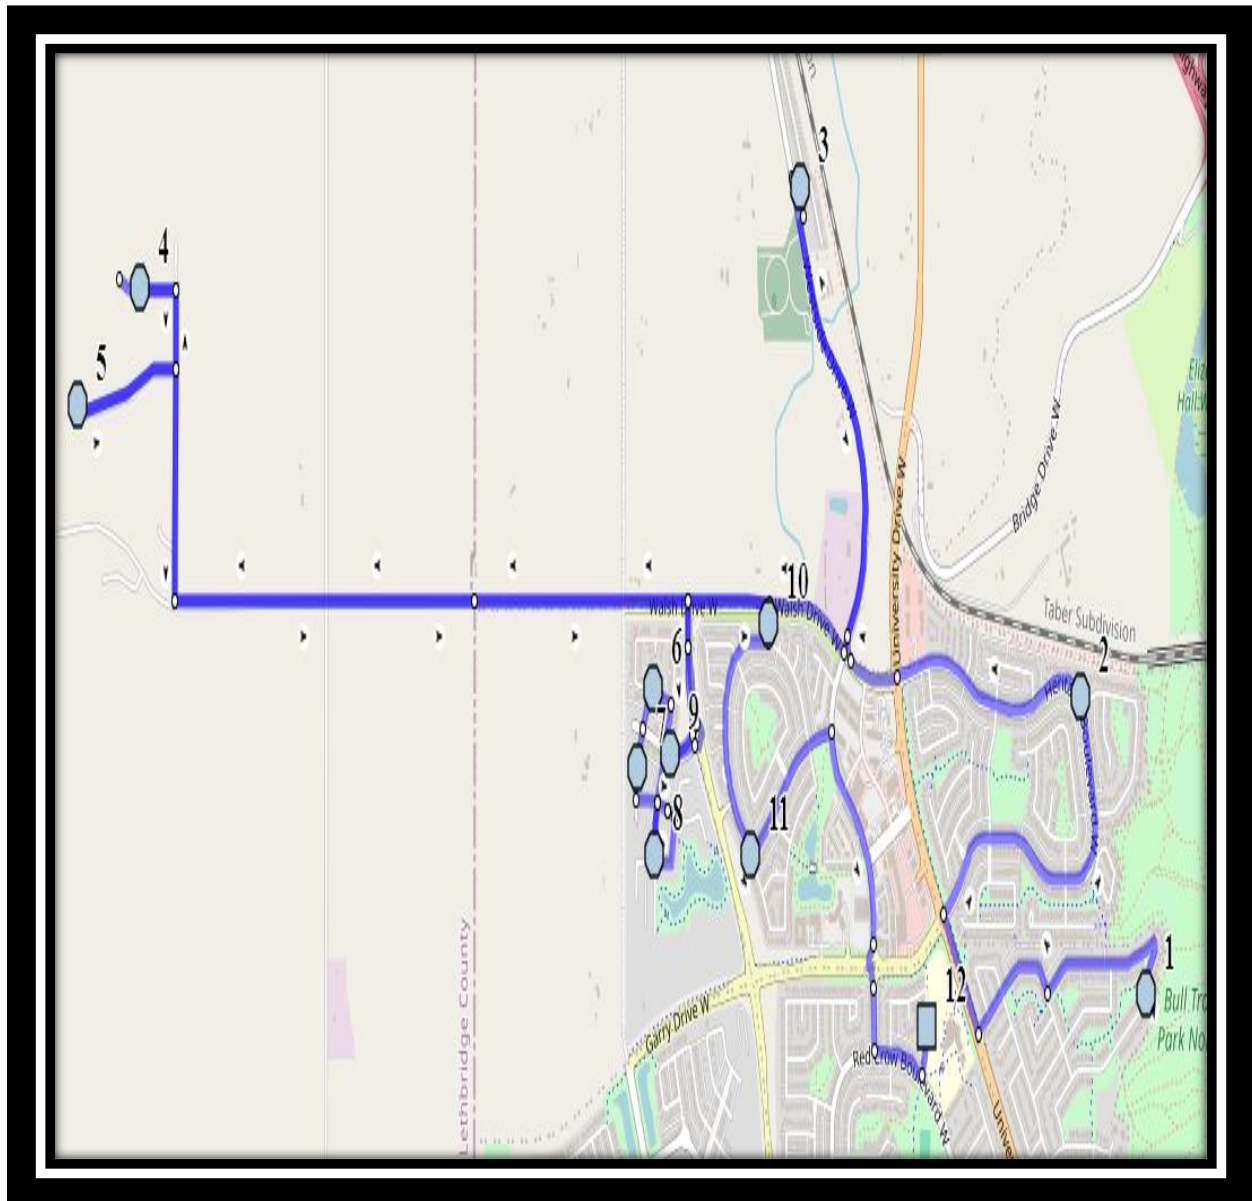

# Van Tighem W1

REVISED: April 8, 2026

EFFECTIVE: April 13, 2026

**AM / PM Route Same Order**

**Father Leonard Van Tighem (403)-381-0953**  
**25 Stoney Crescent W, Lethbridge, AB. T1K 6V5**

Please arrive 5 minutes before scheduled pick up and drop off times. Times shown may vary due to weather & traffic conditions.  
Bus routes and maps are subject to change. For the most up-to-date version, visit [www.southland.ca/lethbridge](http://www.southland.ca/lethbridge).