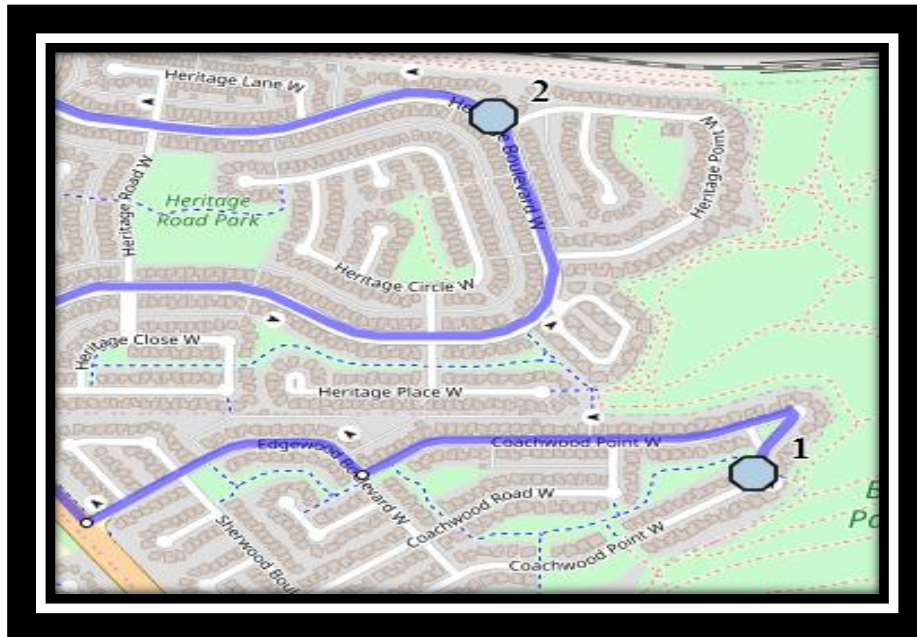

Van Tighem W1

REVISED: April 8, 2026

EFFECTIVE: April 13, 2026

Father Leonard Van Tighem (403)-381-0953
25 Stoney Crescent W, Lethbridge, AB. T1K 6V5

Please arrive 5 minutes before scheduled pick up and drop off times. Times shown may vary due to weather & traffic conditions.
Bus routes and maps are subject to change. For the most up-to-date version, visit www.southland.ca/lethbridge.