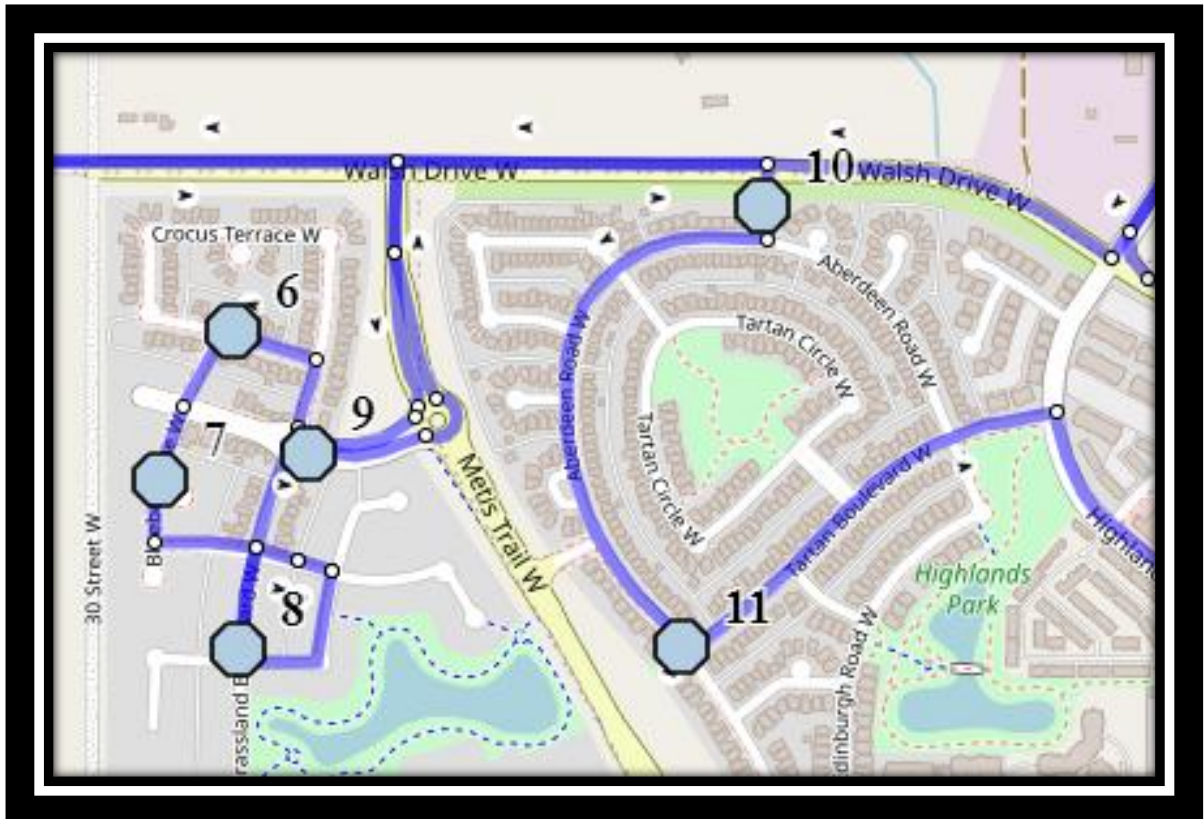

Van Tighem W1

REVISED: April 8, 2026

EFFECTIVE: April 13, 2026

Father Leonard Van Tighem (403)-381-0953

25 Stoney Crescent W, Lethbridge, AB. T1K 6V5

Please arrive 5 minutes before scheduled pick up and drop off times. Times shown may vary due to weather & traffic conditions.

Bus routes and maps are subject to change. For the most up-to-date version, visit www.southland.ca/lethbridge.