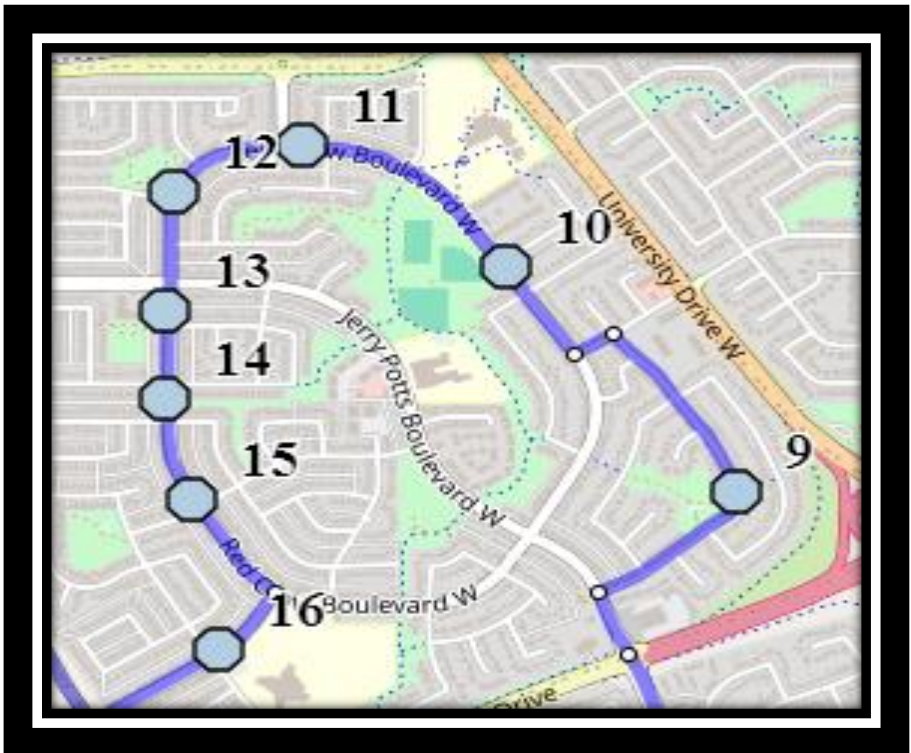

West Coulee Station Spanish W1

REVISED: April 8, 2026

EFFECTIVE: April 13, 2026

AM Route

West Coulee Station – 1350 Abitibi Rd W – 587-787-3740

Please arrive 10 minutes before scheduled pick up and drop off times. Times shown may vary due to weather & traffic conditions.
Bus routes and maps are subject to change. For the most up-to-date version, visit www.southland.ca/lethbridge.

West Coulee Station Spanish W1

REVISED: April 8, 2026

EFFECTIVE: April 13, 2026

West Coulee Station – 1350 Abitibi Rd W – 587-787-3740

Please arrive 10 minutes before scheduled pick up and drop off times. Times shown may vary due to weather & traffic conditions. Bus routes and maps are subject to change. For the most up-to-date version, visit www.southland.ca/lethbridge.

West Coulee Station Spanish W1

REVISED: April 8, 2026

EFFECTIVE: April 13, 2026

Monday – Friday

#1 - 7:32 AM - Columbia Blvd West Westbound - west of Pensacola before alley

#2 - 7:34 AM - Columbia Blvd West Southbound - south of Temple Blvd at alley

#10 - 4:08 PM - Columbia Blvd W - west edge of church lot

#11 - 4:12 PM - Columbia Blvd West Westbound - west of Pensacola before alley

#12 - 4:14 PM - Columbia Blvd West Southbound - south of Temple Blvd at alley