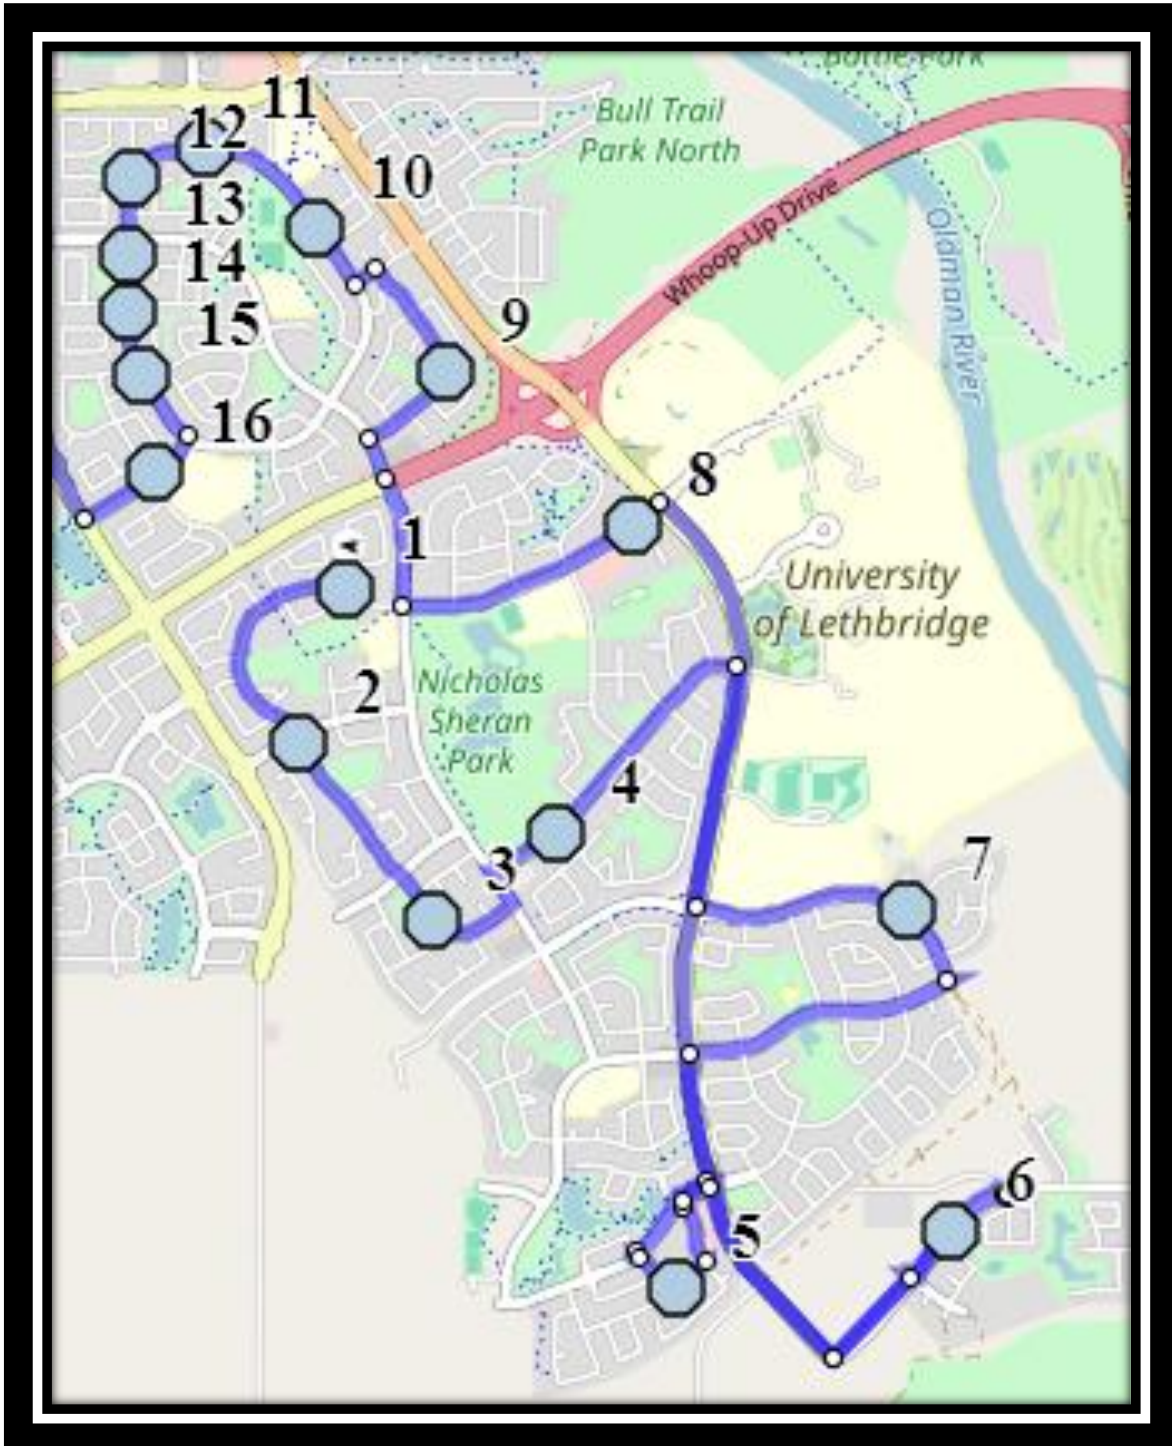

West Coulee Station Spanish W1

REVISED: April 8, 2026

EFFECTIVE: April 13, 2026

AM Route

West Coulee Station – 1350 Abitibi Rd W – 587-787-3740

Please arrive 10 minutes before scheduled pick up and drop off times. Times shown may vary due to weather & traffic conditions.
Bus routes and maps are subject to change. For the most up-to-date version, visit www.southland.ca/lethbridge.

West Coulee Station Spanish W1

REVISED: April 8, 2026

EFFECTIVE: April 13, 2026

West Coulee Station – 1350 Abitibi Rd W – 587-787-3740

Please arrive 10 minutes before scheduled pick up and drop off times. Times shown may vary due to weather & traffic conditions. Bus routes and maps are subject to change. For the most up-to-date version, visit www.southland.ca/lethbridge.

West Coulee Station Spanish W1

REVISED: April 8, 2026

EFFECTIVE: April 13, 2026

Monday – Friday

#1 - 7:32 AM - Columbia Blvd West Westbound - west of Pensacola before alley

#2 - 7:34 AM - Columbia Blvd West Southbound - south of Temple Blvd at alley

#7 - 7:54 AM - Riverstone Blvd W Northbound - north of Stonecrest Pt W

#8 - 7:59 AM - Columbia Blvd W - west edge of church lot

#9 - 8:05 AM - Algonquin Road West - at Playground Zone Ends sign

#10 - 8:07 AM - Red Crow Blvd W Northbound - at Mohawk Rd intersection