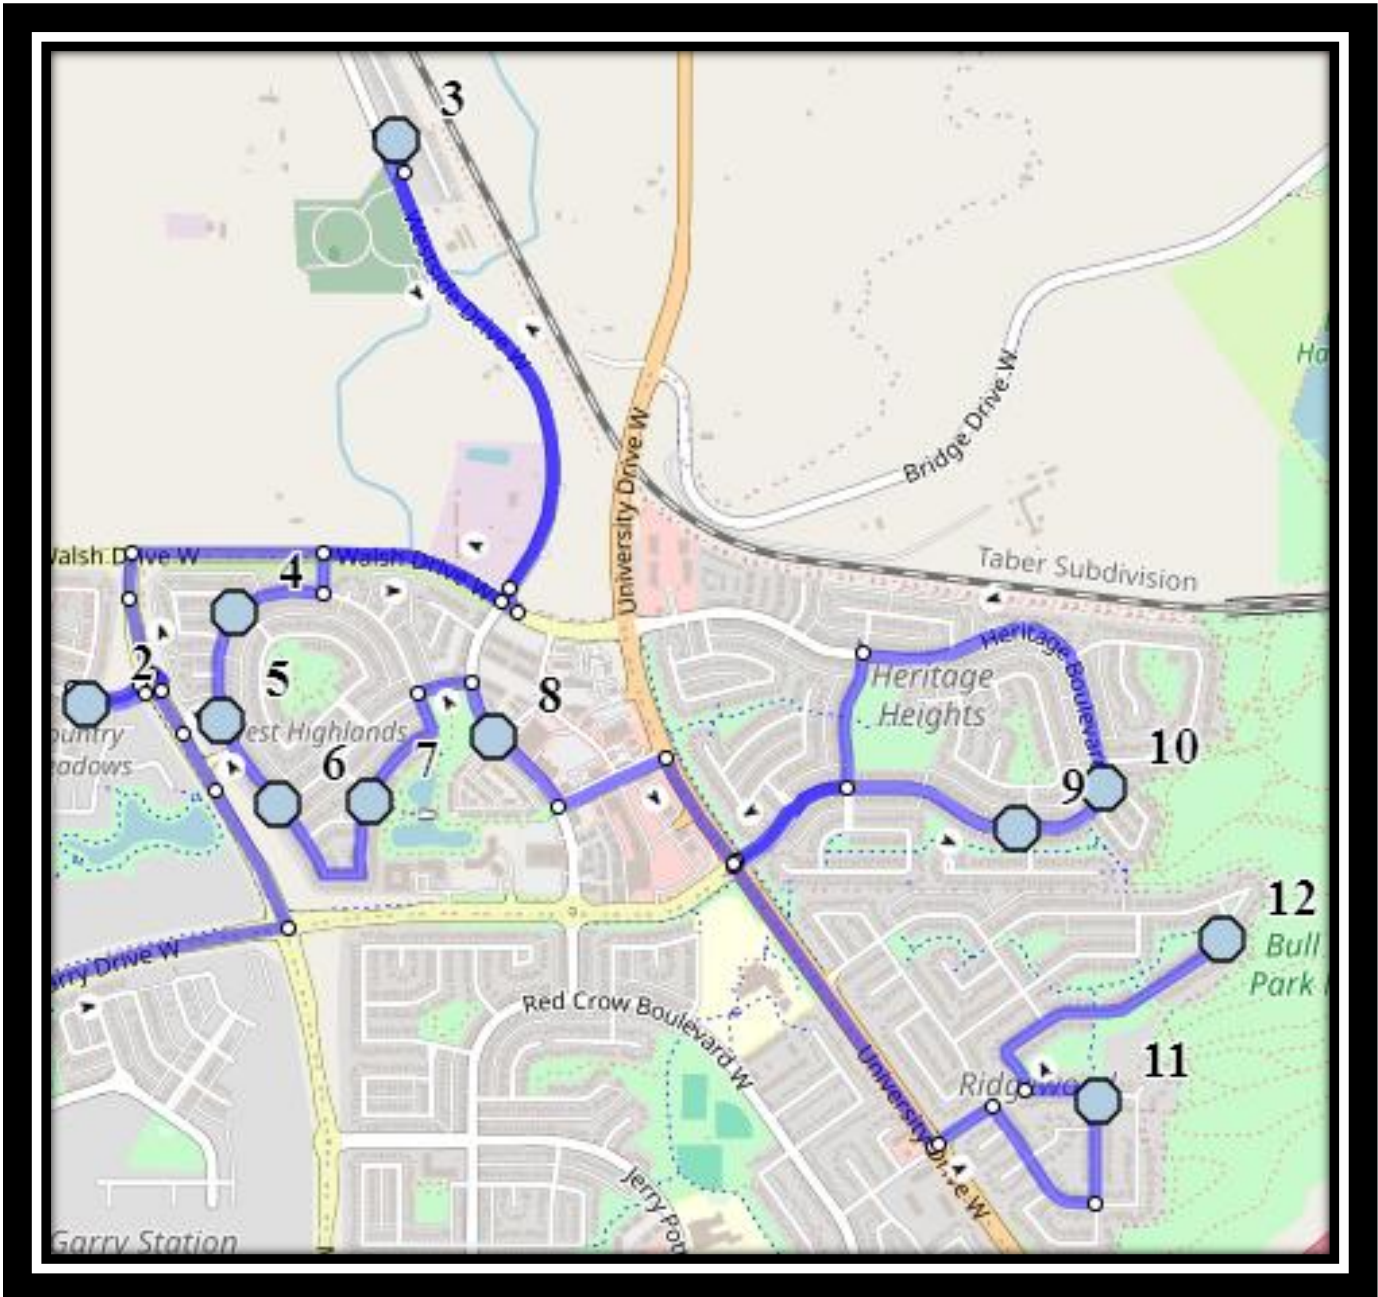

West Coulee Station Spanish W4

REVISED: April 8, 2026

EFFECTIVE: April 13, 2026

PM ROUTE

West Coulee Station – 1350 Abitibi Rd W – 587-787-3740

Please arrive 10 minutes before scheduled pick up and drop off times. Times shown may vary due to weather & traffic conditions.
Bus routes and maps are subject to change. For the most up-to-date version, visit www.southland.ca/lethbridge.