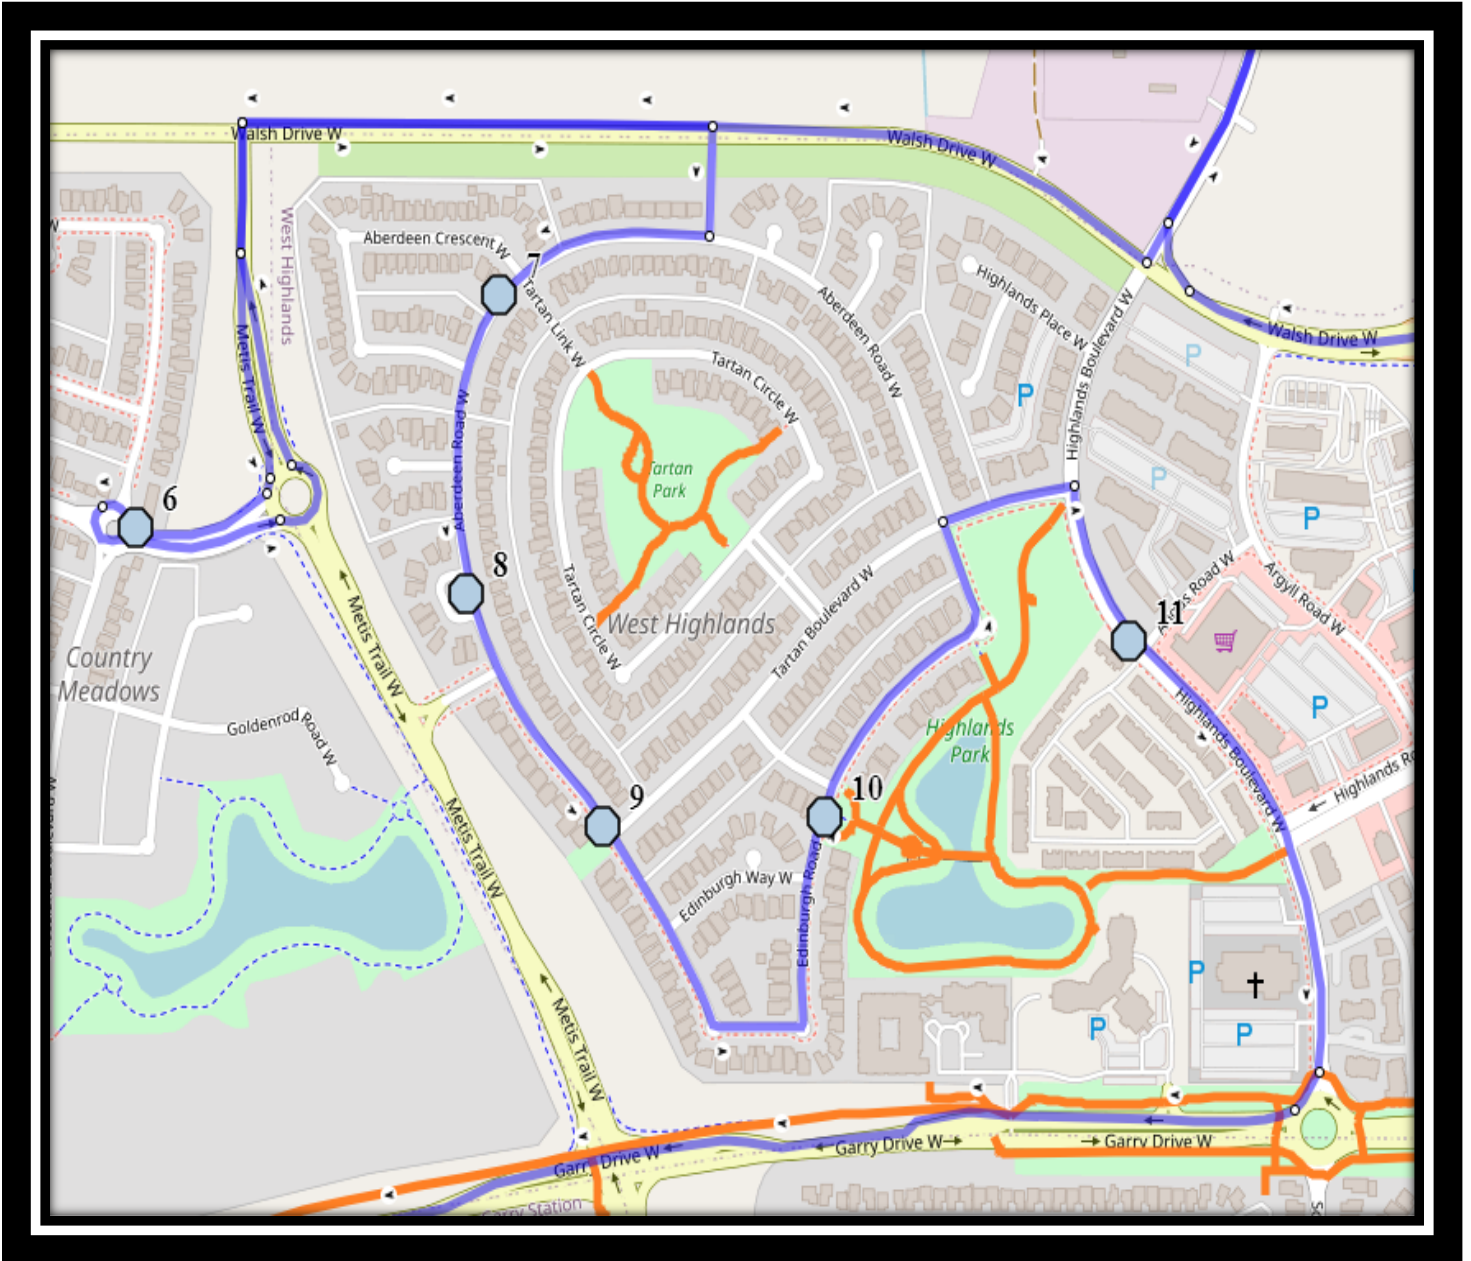

West Coulee Station Spanish W4

REVISED: April 8, 2026

EFFECTIVE: April 13, 2026

West Coulee Station – 1350 Abitibi Rd W – 587-787-3740

Please arrive 10 minutes before scheduled pick up and drop off times. Times shown may vary due to weather & traffic conditions.
Bus routes and maps are subject to change. For the most up-to-date version, visit www.southland.ca/lethbridge.