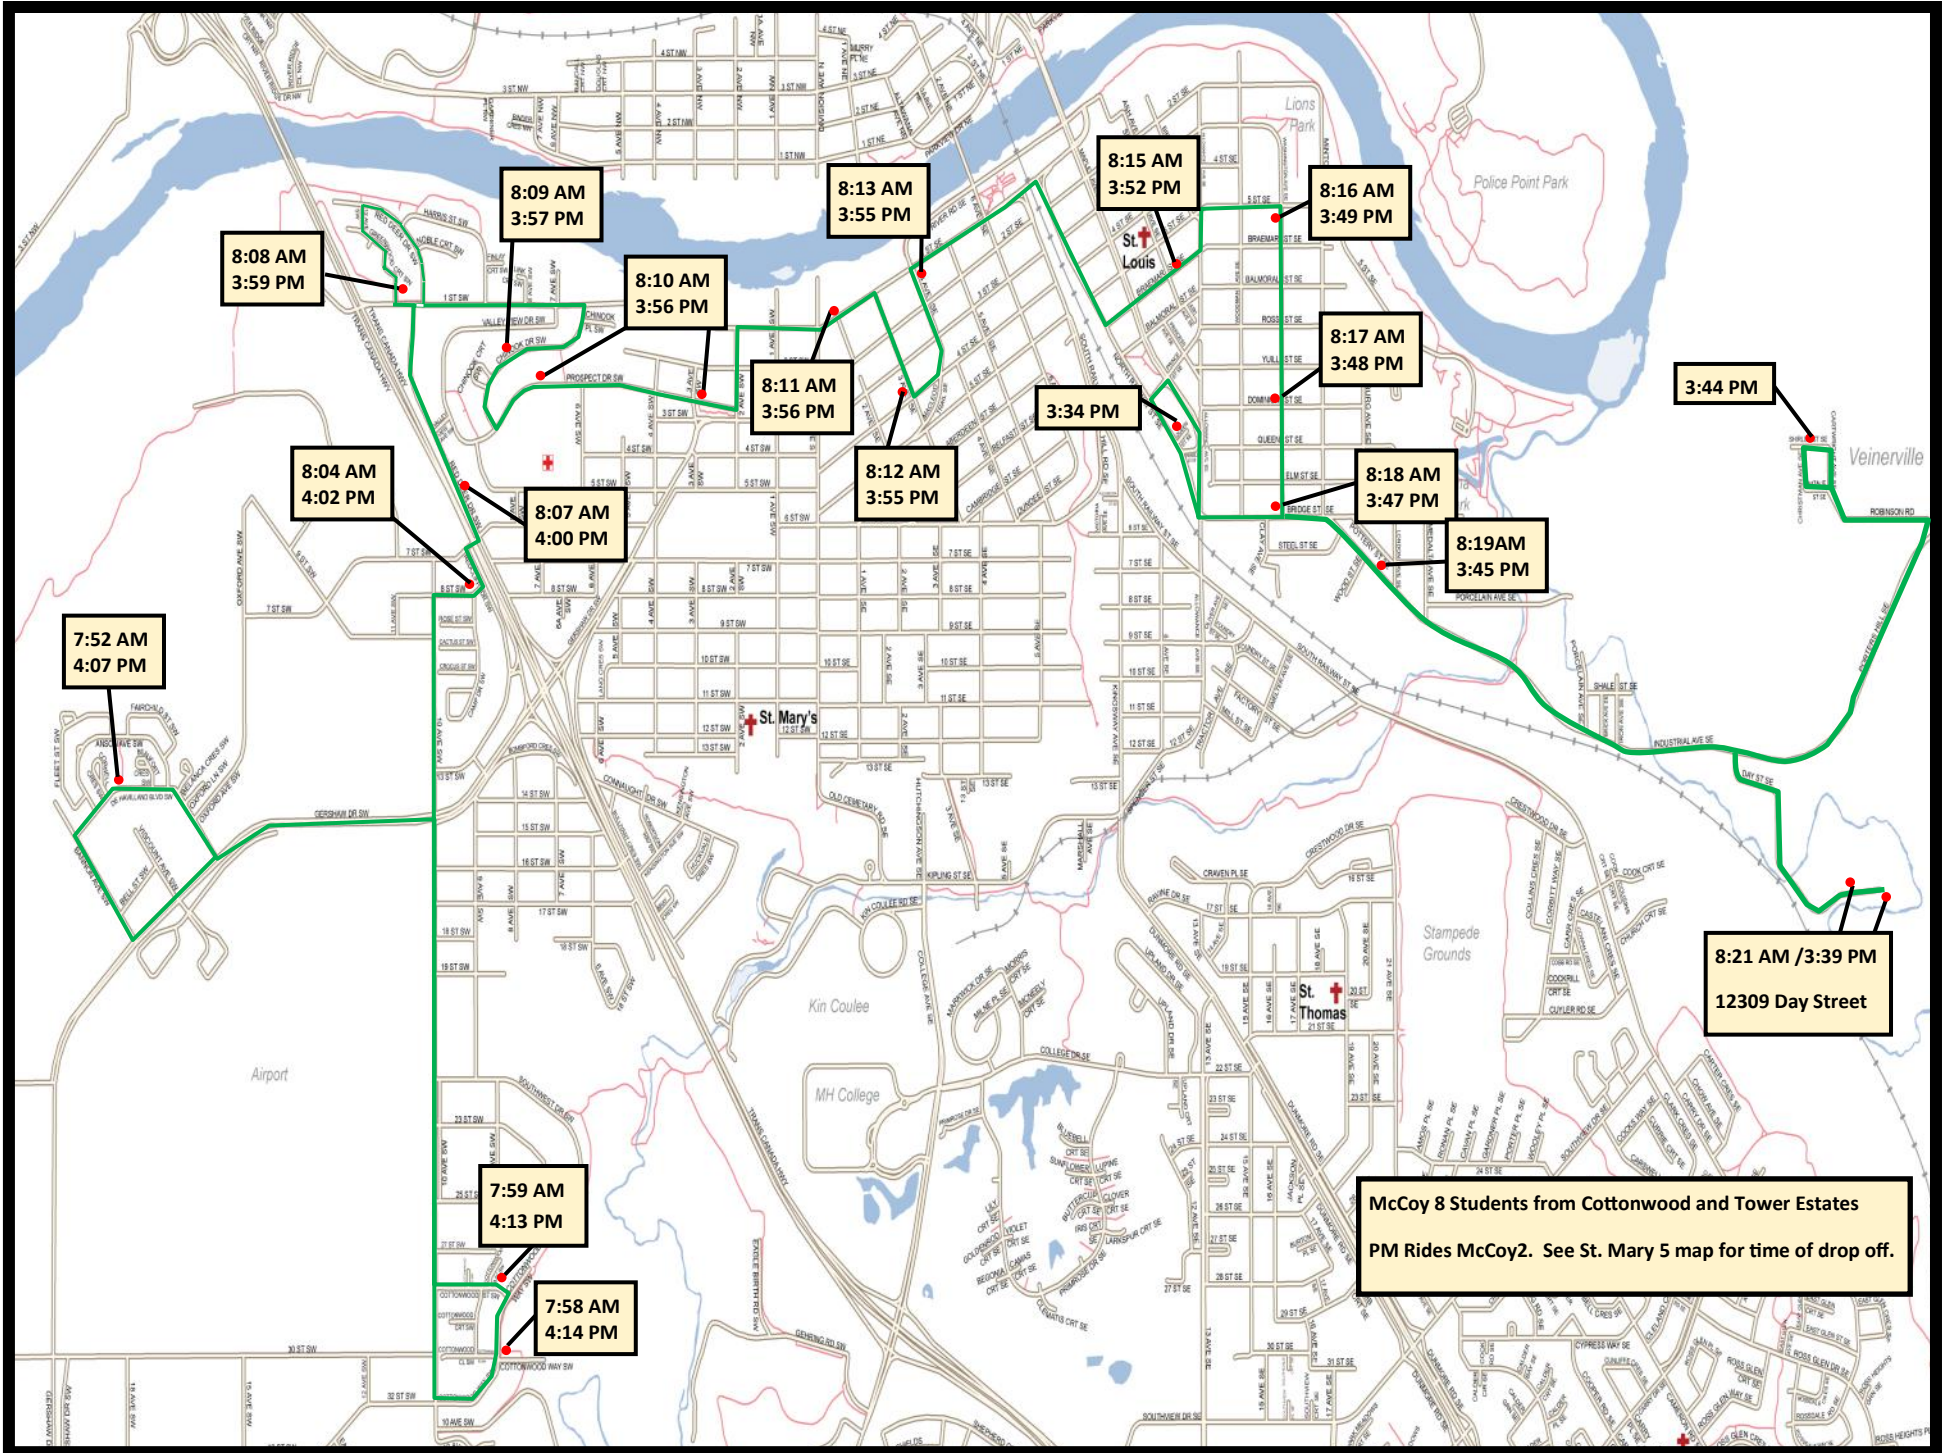

St. Mary's 5

**McCoy 8 Students from Cottonwood and Tower Estates
PM Rides McCoy2. See St. Mary 5 map for time of drop off.**