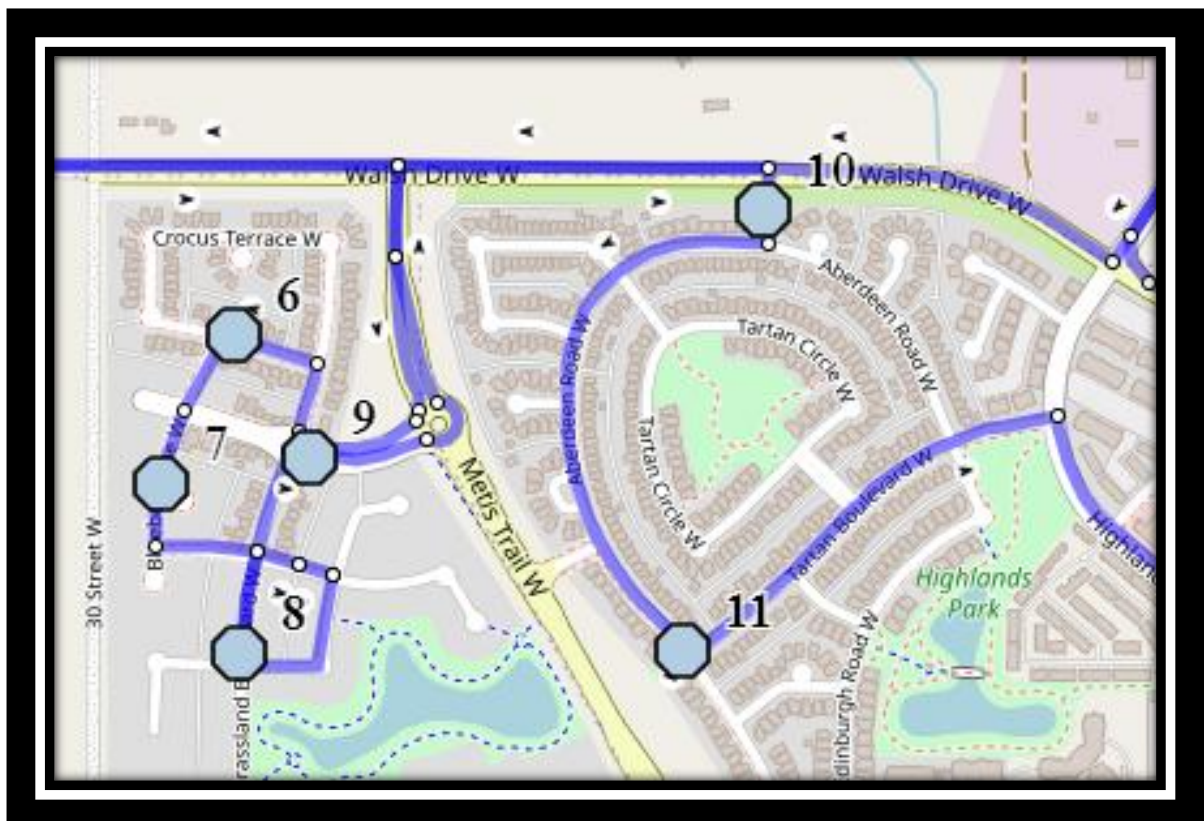

Van Tighem W1

REVISED: May 15, 2026

EFFECTIVE: May 20, 2026

Father Leonard Van Tighem (403)-381-0953

25 Stoney Crescent W, Lethbridge, AB. T1K 6V5

Please arrive 5 minutes before scheduled pick up and drop off times. Times shown may vary due to weather & traffic conditions.
Bus routes and maps are subject to change. For the most up-to-date version, visit www.southland.ca/lethbridge.