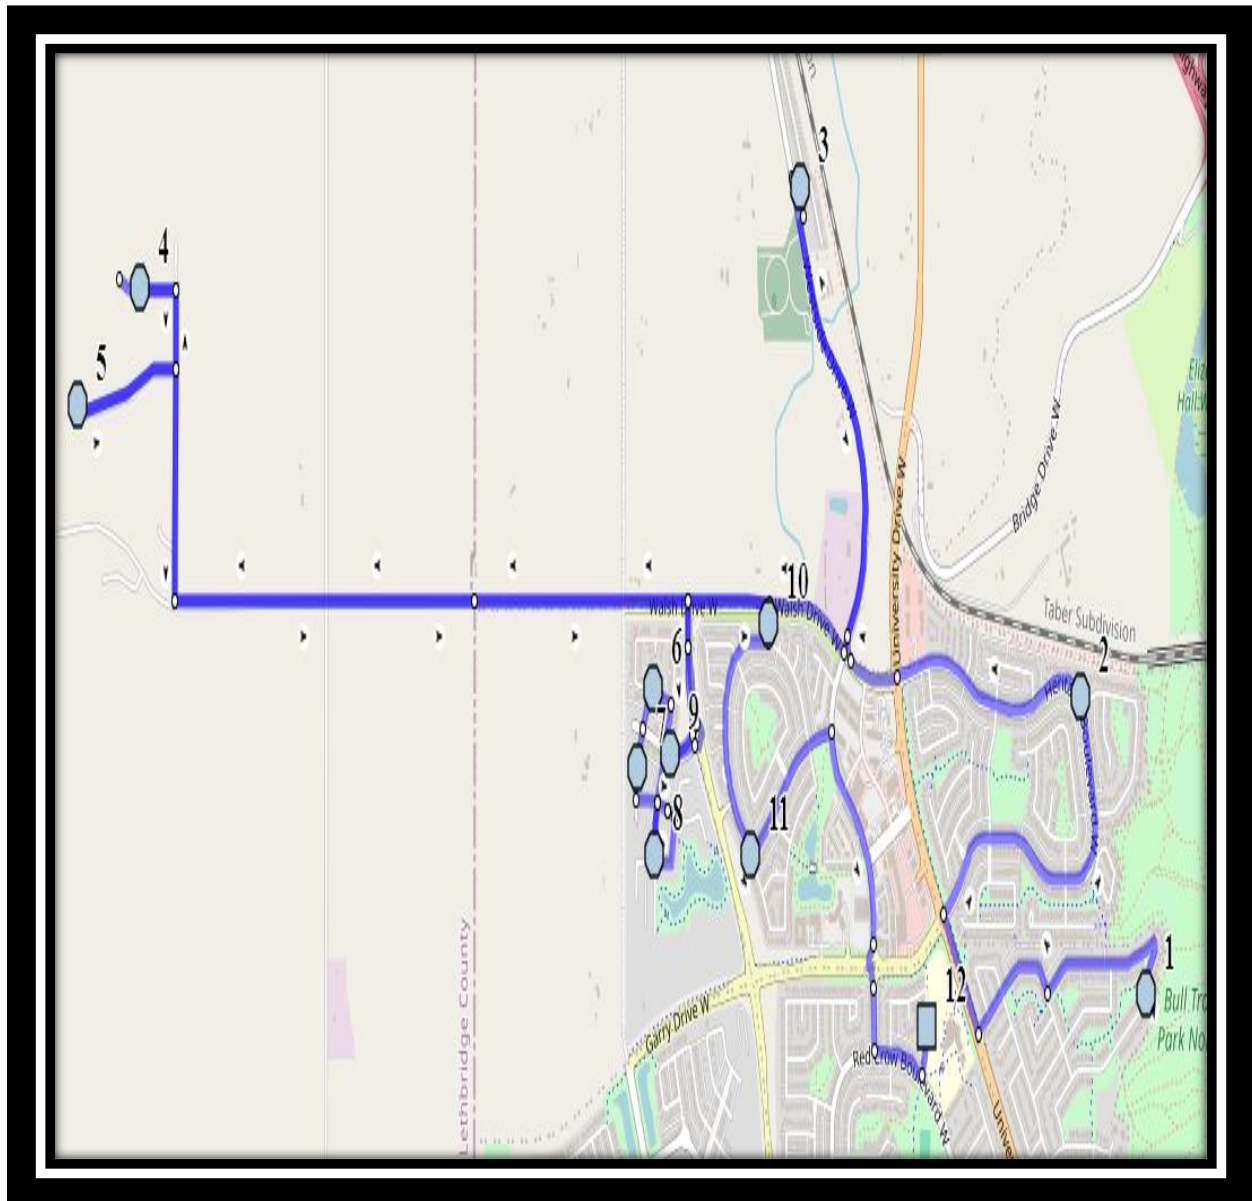

Van Tighem W1

REVISED: May 15, 2026

EFFECTIVE: May 20, 2026

AM / PM Route Same Order

Father Leonard Van Tighem (403)-381-0953
25 Stoney Crescent W, Lethbridge, AB. T1K 6V5

Please arrive 5 minutes before scheduled pick up and drop off times. Times shown may vary due to weather & traffic conditions.
Bus routes and maps are subject to change. For the most up-to-date version, visit www.southland.ca/lethbridge.