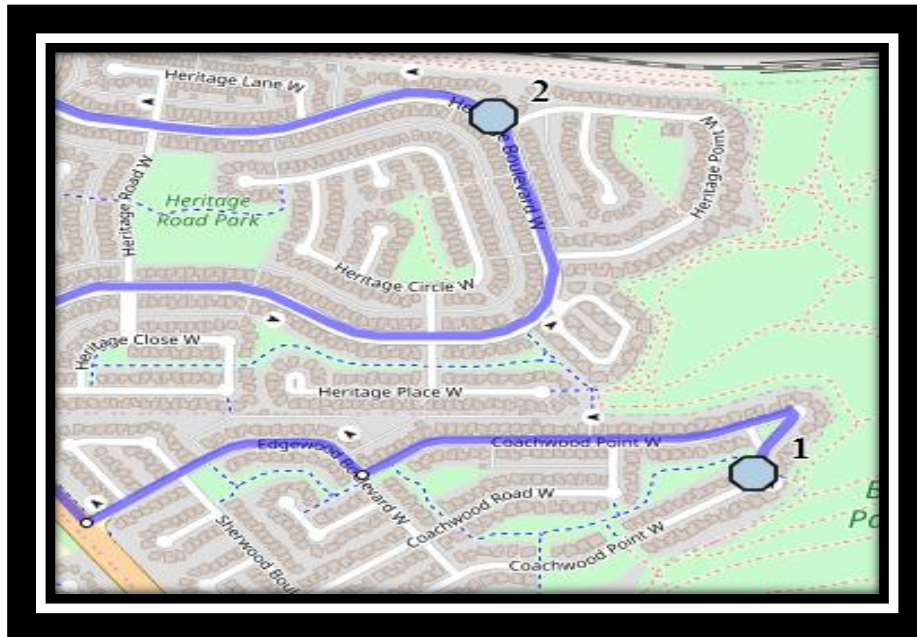

Van Tighem W1

REVISED: May 15, 2026

EFFECTIVE: May 20, 2026

Father Leonard Van Tighem (403)-381-0953
25 Stoney Crescent W, Lethbridge, AB. T1K 6V5

Please arrive 5 minutes before scheduled pick up and drop off times. Times shown may vary due to weather & traffic conditions.
Bus routes and maps are subject to change. For the most up-to-date version, visit www.southland.ca/lethbridge.